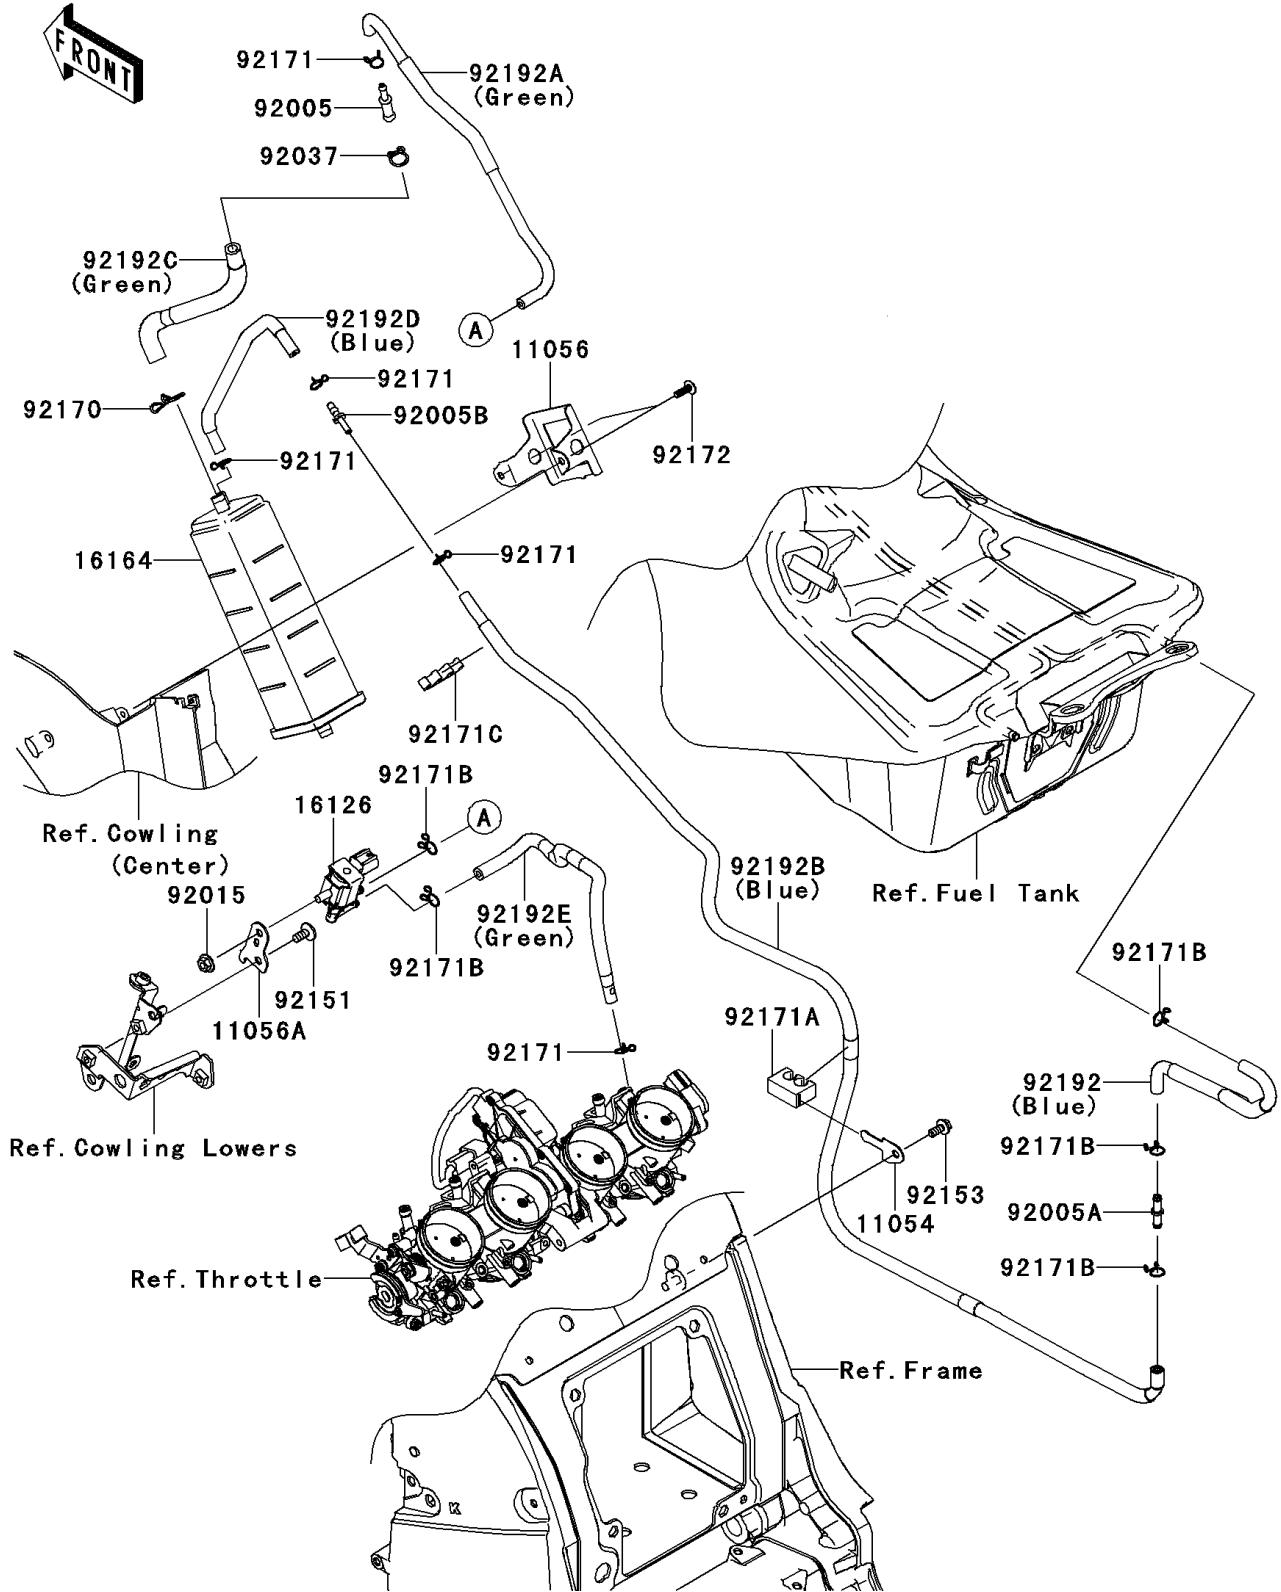

2013 NINJA® ZX™ -14R PARTS DIAGRAM

Fuel Evaporative System(CA)

E1650

2013 NINJA® ZX™ -14R PARTS LIST

Fuel Evaporative System(CA)

ITEM NAME	PART NUMBER	QUANTITY
BRACKET (Ref # 11054)	11054-0464	1
BRACKET,CANISTER (Ref # 11056)	11056-1176	1
BRACKET,SOLENOID VALVE (Ref # 11056A)	11056-1739	1
VALVE,SOLENOID (Ref # 16126)	16126-0705	1
CANISTER (Ref # 16164)	16164-0009	1
FITTING (Ref # 92005)	92005-0032	1
FITTING (Ref # 92005A)	92005-0721	1
FITTING (Ref # 92005B)	92005-1206	1
NUT,FLANGED,6MM (Ref # 92015)	92015-1367	1
CLAMP,12.5MM (Ref # 92037)	92037-1271	1
BOLT,SOCKET,6X14 (Ref # 92151)	92151-1654	1
BOLT,FLANGED,6X14 (Ref # 92153)	92153-1571	1
CLAMP (Ref # 92170)	92170-1695	1
CLAMP (Ref # 92171)	92171-0576	5
CLAMP (Ref # 92171A)	92171-0693	1
CLAMP (Ref # 92171B)	92171-0718	5
CLAMP (Ref # 92171C)	92171-1213	1
SCREW,TAPPING,5X16 (Ref # 92172)	92172-0175	2
TUBE,TANK-CANISTER,BLUE (Ref # 92192)	92192-0512	1
TUBE,5X9.7X331,GREEN (Ref # 92192A)	92192-1056	1
TUBE,4X9.2X1105,BLUE (Ref # 92192B)	92192-1058	1
TUBE,CANISTER-VALVE,GREEN (Ref # 92192C)	92192-1152	1
TUBE,4X9.2X240,BLUE (Ref # 92192D)	92192-1153	1
TUBE,VALVE-THROTTLE,GREEN (Ref # 92192E)	92192-1166	1