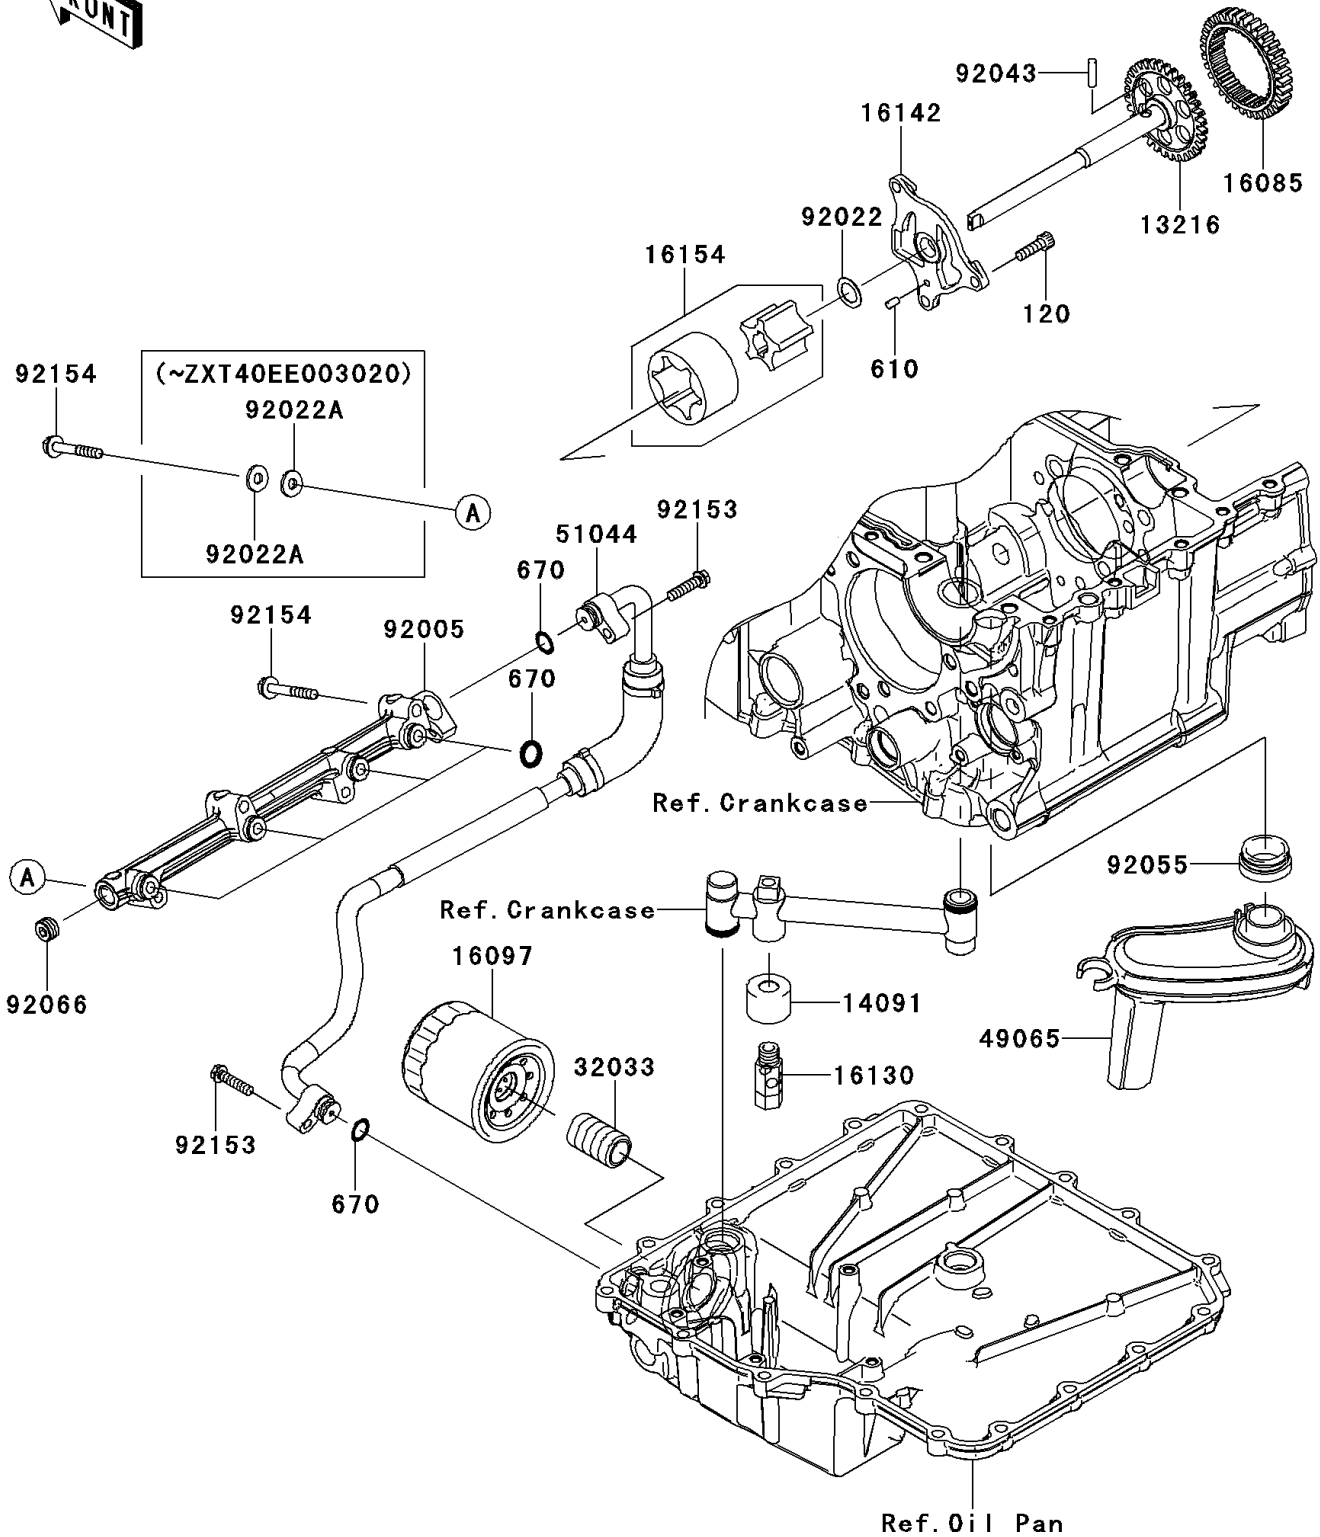

2013 NINJA® ZX™ -14R PARTS DIAGRAM

Oil Pump/Oil Filter

E1710

2013 NINJA® ZX™ -14R PARTS LIST

Oil Pump/Oil Filter

| ITEM NAME | PART NUMBER | QUANTITY |
|-----------|-------------|----------|
|-----------|-------------|----------|