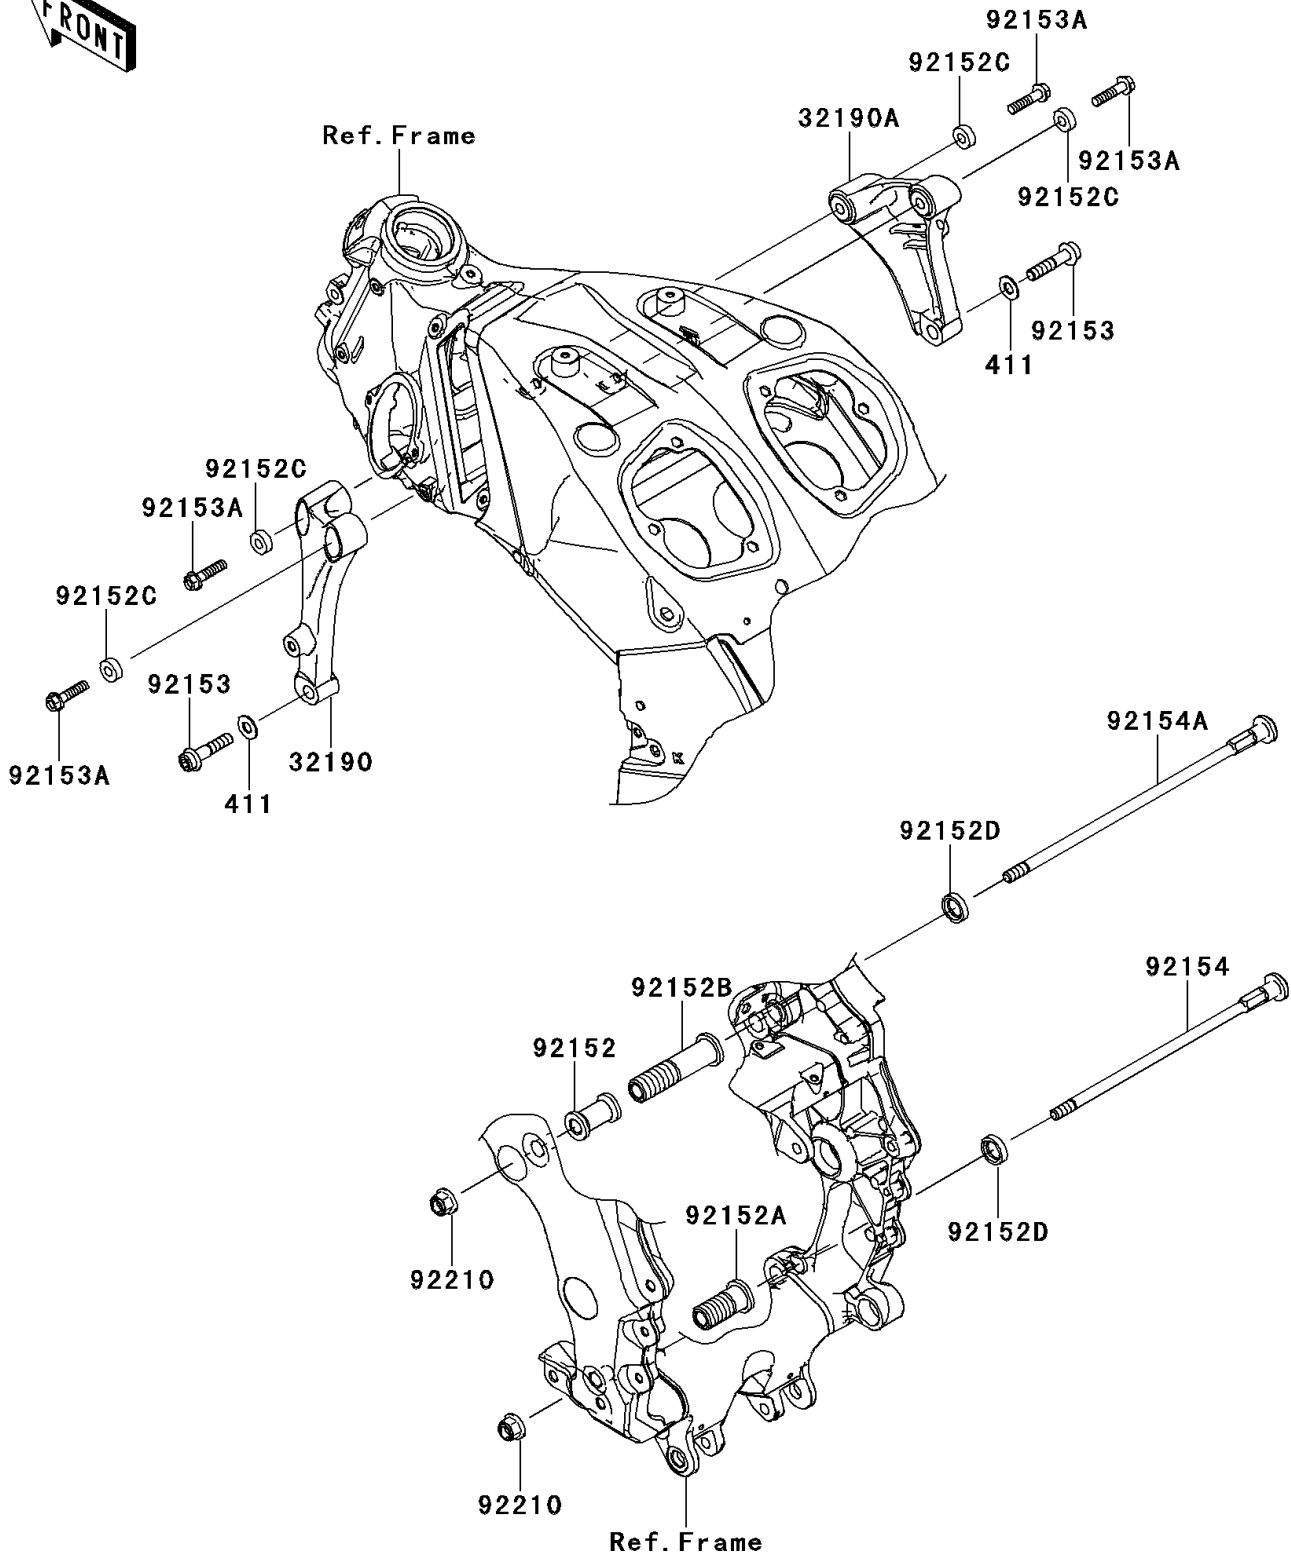

2013 NINJA® ZX™ -14R PARTS DIAGRAM

Engine Mount

F2122

2013 NINJA® ZX™ -14R PARTS LIST

Engine Mount

ITEM NAME	PART NUMBER	QUANTITY
-----------	-------------	----------