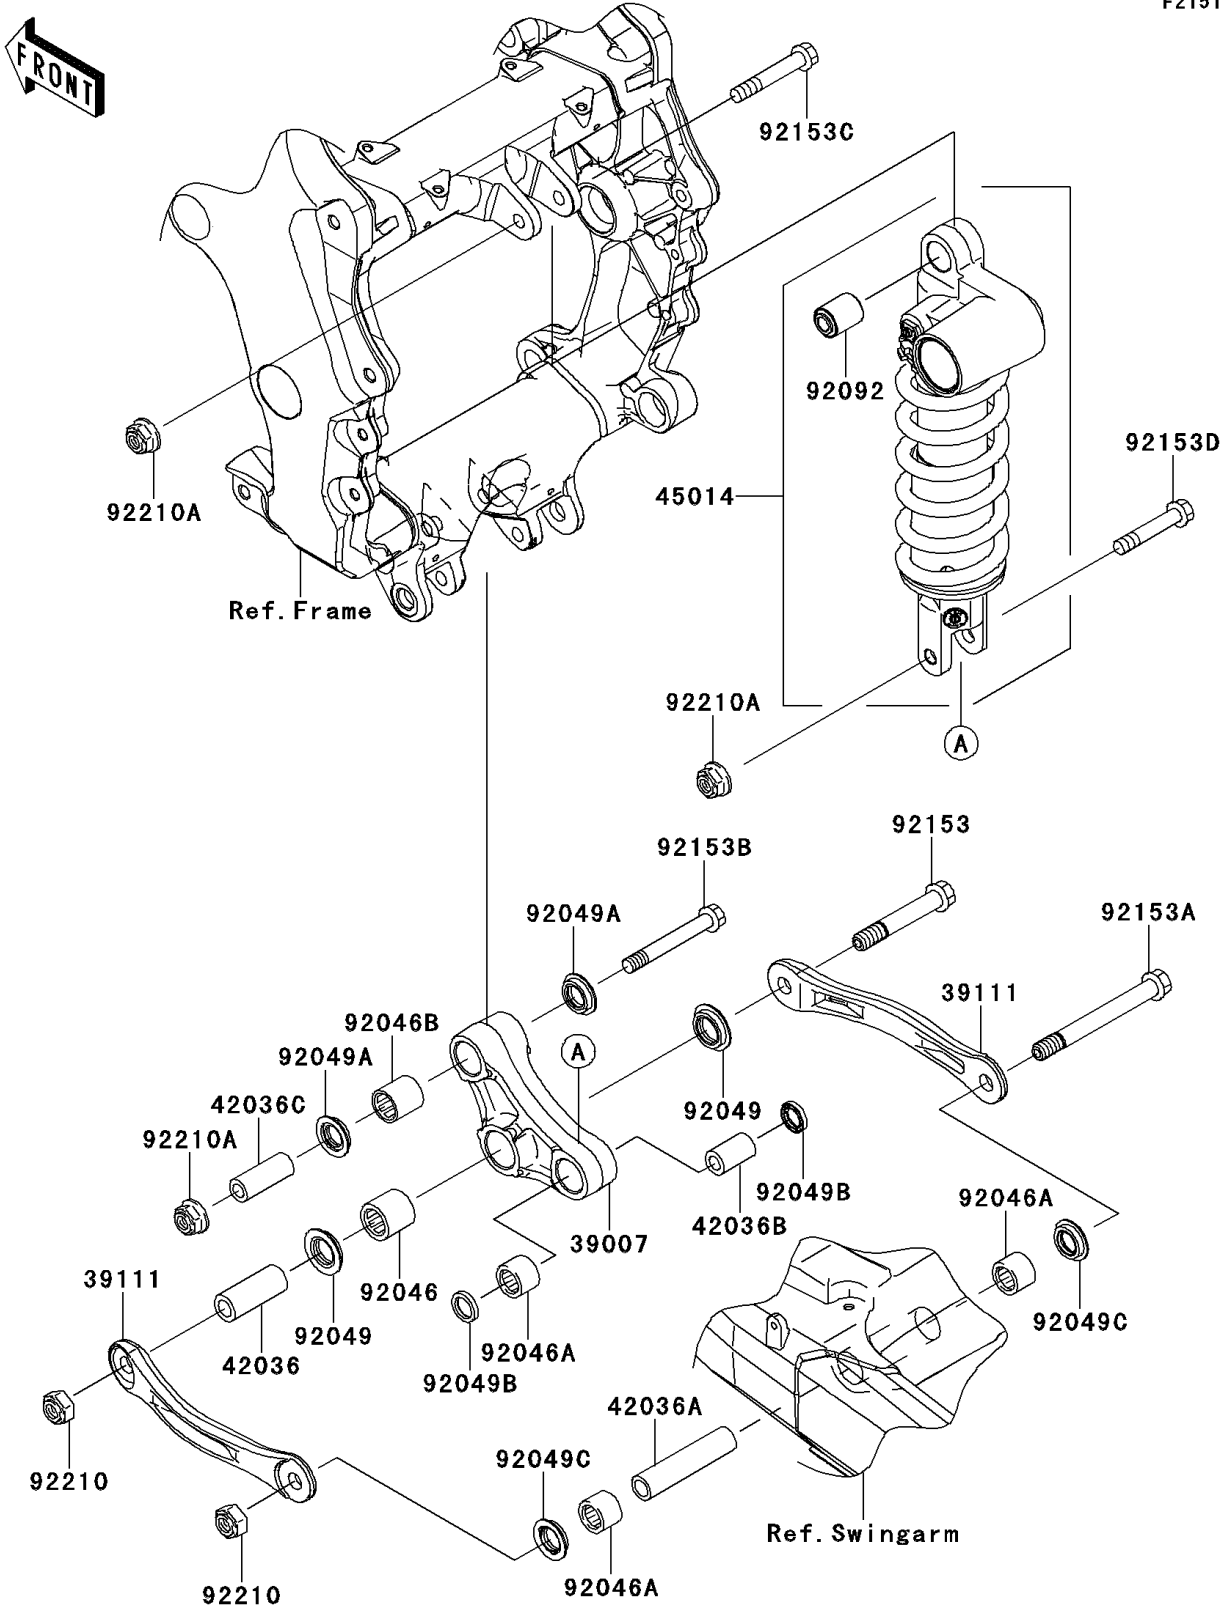

2012 NINJA® ZX™ -14R PARTS DIAGRAM

Suspension/Shock Absorber

F2151

2012 NINJA® ZX™ -14R PARTS LIST

Suspension/Shock Absorber

ITEM NAME	PART NUMBER	QUANTITY
ARM-SUSP,UNI TRAK (Ref # 39007)	39007-0061	1
ROD-TIE,SUSPENSION (Ref # 39111)	39111-0025	2
SLEEVE,12.1X20X50 (Ref # 42036)	42036-1111	1
SLEEVE,12.1X18X82 (Ref # 42036A)	42036-1231	1
SLEEVE,10.1X18X30 (Ref # 42036B)	42036-1258	1
SLEEVE,10.1X17X44.5 (Ref # 42036C)	42036-1342	1
SHOCKABSORBER,P.SILVER (Ref # 45014)	45014-0394-458	1
BEARING-NEEDLE,7E-HVS20X27X25 (Ref # 92046)	92046-1236	1
BEARING-NEEDLE,SFYZM182417 (Ref # 92046A)	92046-1272	3
BEARING-NEEDLE,SFYZM172425 (Ref # 92046B)	92046-1273	1
SEAL-OIL,ARM (Ref # 92049)	92049-1109	2
SEAL-OIL,MHA17245.7F (Ref # 92049A)	92049-1223	2
SEAL-OIL,MHA18244 (Ref # 92049B)	92049-1225	2
SEAL-OIL,KCR MF018N1 (Ref # 92049C)	92049-1493	2
BUSHING-RUBBER (Ref # 92092)	92092-0003	1
BOLT,FLANGED,12X75 (Ref # 92153)	92153-1367	1
BOLT,FLANGED,12X110 (Ref # 92153A)	92153-1368	1
BOLT,FLANGED,10X77 (Ref # 92153B)	92153-1613	1
BOLT,FLANGED,10X62 (Ref # 92153C)	92153-1614	1
BOLT,FLANGED,10X55 (Ref # 92153D)	92153-1615	1
NUT,LOCK,12MM (Ref # 92210)	92210-0274	2
NUT,LOCK,FLANGED,10MM (Ref # 92210A)	92210-1139	3