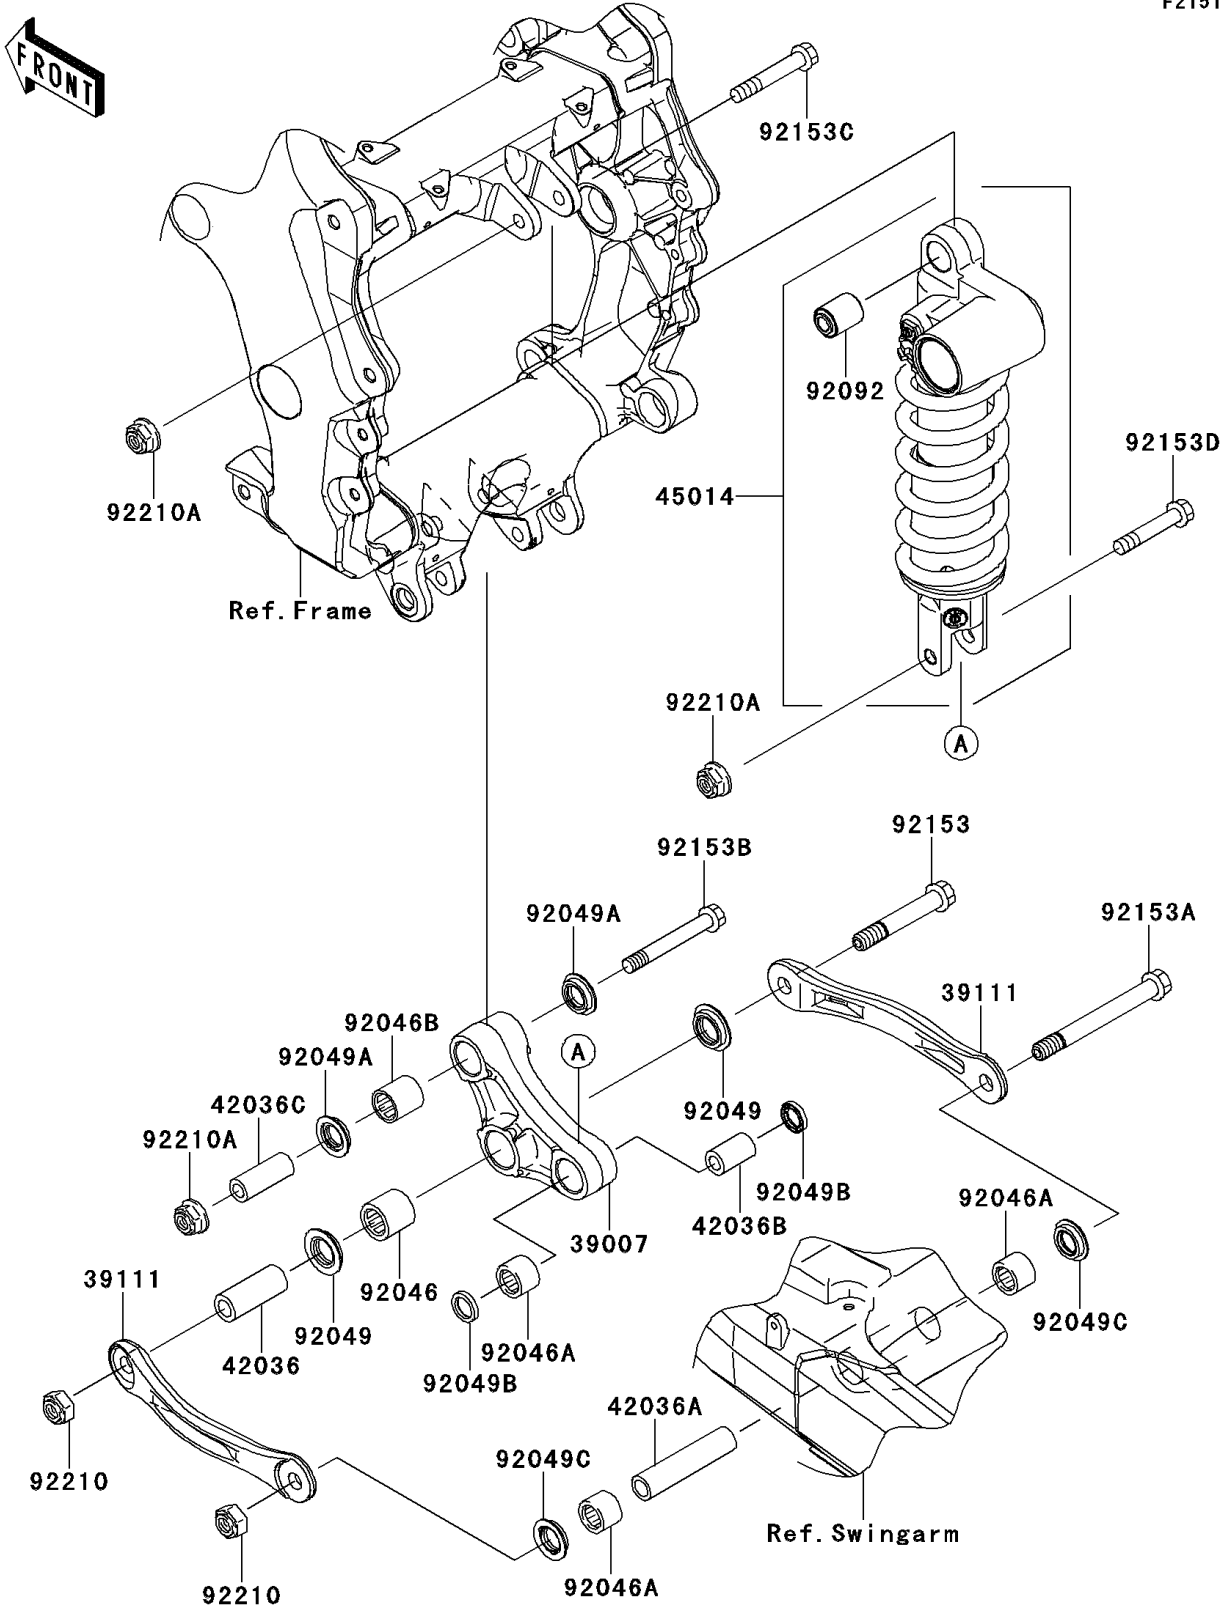

2013 NINJA® ZX™ -14R PARTS DIAGRAM

Suspension/Shock Absorber

F2151

2013 NINJA® ZX™ -14R PARTS LIST

Suspension/Shock Absorber

ITEM NAME	PART NUMBER	QUANTITY
ARM-SUSP,UNI TRAK (Ref # 39007)	39007-0061	1
ROD-TIE,SUSPENSION (Ref # 39111)	39111-0025	2
SLEEVE,12.1X20X50 (Ref # 42036)	42036-1111	1
SLEEVE,12.1X18X82 (Ref # 42036A)	42036-1231	1
SLEEVE,10.1X18X30 (Ref # 42036B)	42036-1258	1
SLEEVE,10.1X17X44.5 (Ref # 42036C)	42036-1342	1
SHOCKABSORBER,P.SILVER (Ref # 45014)	45014-0394-458	1
BEARING-NEEDLE,7E-HVS20X27X25 (Ref # 92046)	92046-1236	1
BEARING-NEEDLE,SFYZM182417 (Ref # 92046A)	92046-1272	3
BEARING-NEEDLE,SFYZM172425 (Ref # 92046B)	92046-1273	1
SEAL-OIL,ARM (Ref # 92049)	92049-1109	2
SEAL-OIL,MHA17245.7F (Ref # 92049A)	92049-1223	2
SEAL-OIL,MHA18244 (Ref # 92049B)	92049-1225	2
SEAL-OIL,KCR MF018N1 (Ref # 92049C)	92049-1493	2
BUSHING-RUBBER (Ref # 92092)	92092-0003	1
BOLT,FLANGED,12X75 (Ref # 92153)	92153-1367	1
BOLT,FLANGED,12X110 (Ref # 92153A)	92153-1368	1
BOLT,FLANGED,10X77 (Ref # 92153B)	92153-1613	1
BOLT,FLANGED,10X62 (Ref # 92153C)	92153-1614	1
BOLT,FLANGED,10X55 (Ref # 92153D)	92153-1615	1
NUT,LOCK,12MM (Ref # 92210)	92210-0274	2
NUT,LOCK,FLANGED,10MM (Ref # 92210A)	92210-1139	3