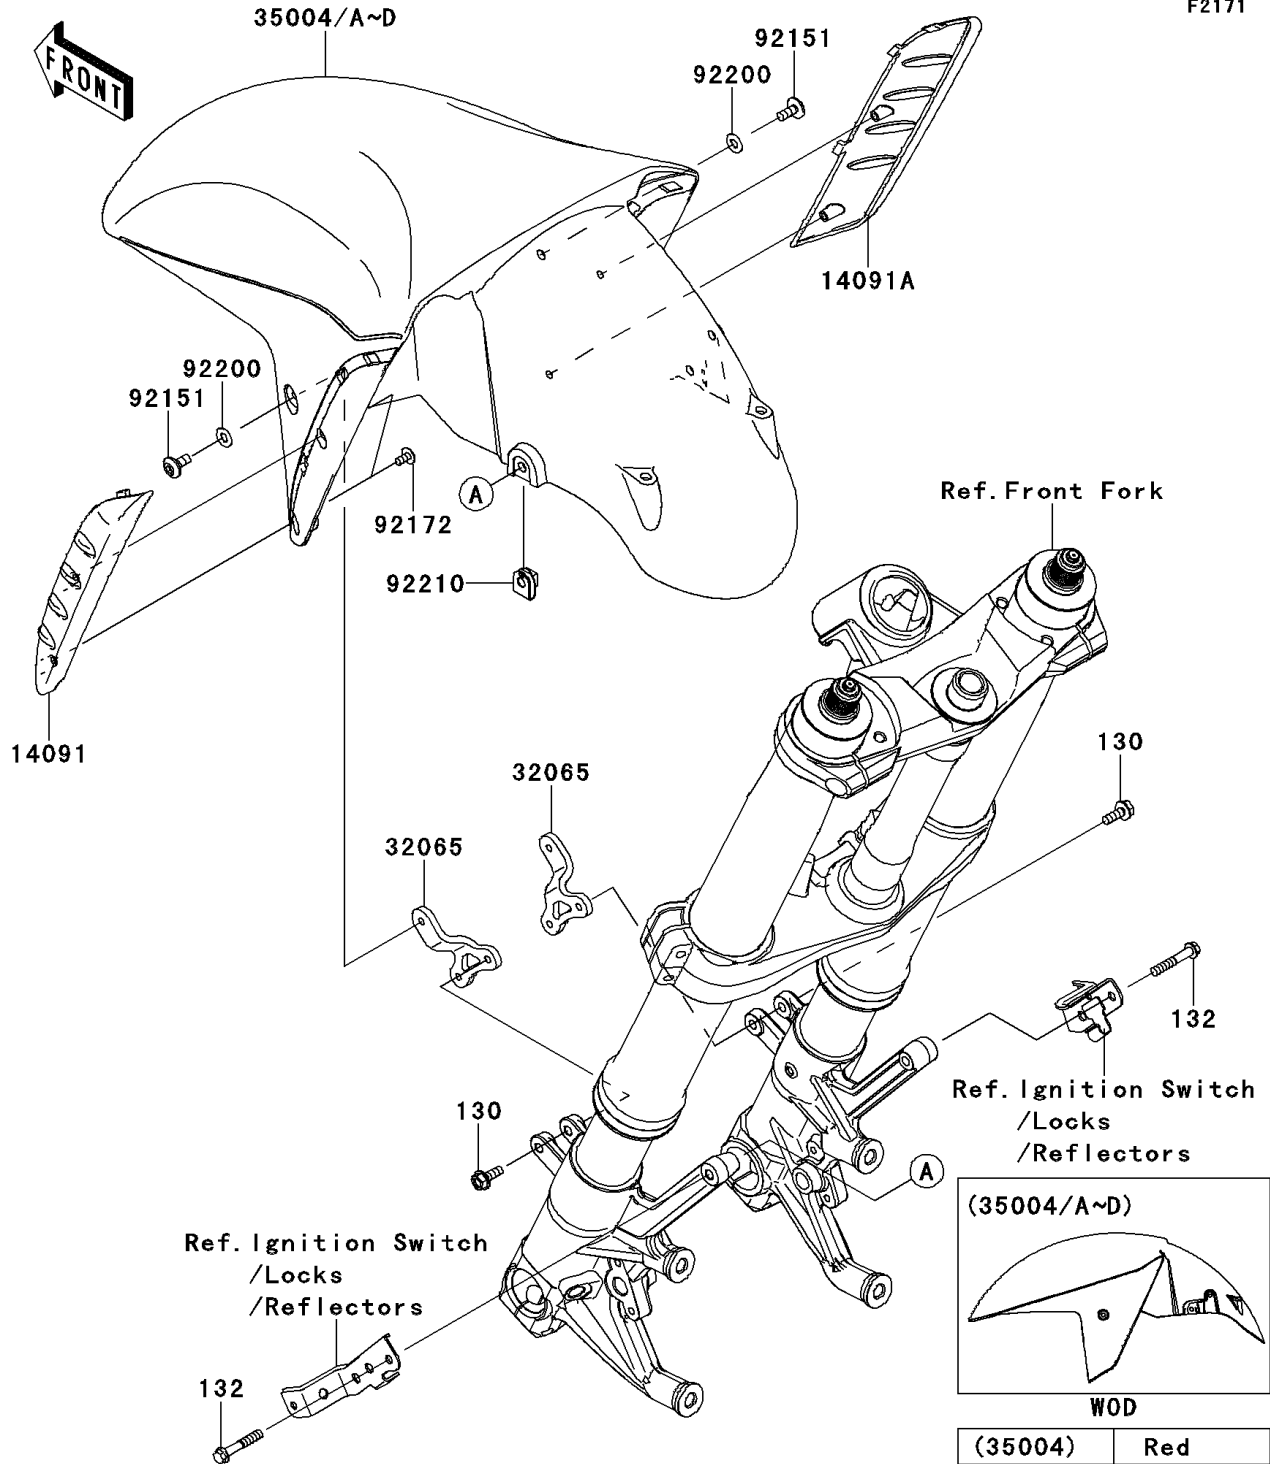

2013 NINJA® ZX™ -14R PARTS DIAGRAM

Front Fender(s)

F2171

(35004/A~D)	
(35004)	Red
(35004A)	Blue
(35004B)	White
(35004C)	Green
(35004D)	Black

2013 NINJA® ZX™ -14R PARTS LIST

Front Fender(s)

ITEM NAME	PART NUMBER	QUANTITY
BOLT-FLANGED,6X18 (Ref # 130)	130BA0618	4
BOLT-FLANGED-SMALL,6X35 (Ref # 132)	132BB0635	2
COVER,FRONT FENDER,LH (Ref # 14091)	14091-0598	1
COVER,FRONT FENDER,RH (Ref # 14091A)	14091-0599	1
BRACKET-FENDER (Ref # 32065)	32065-0020	2
FENDER-FRONT,P.RED (Ref # 35004)	35004-0131-234	1
BOLT,SOCKET,6X14 (Ref # 92151)	92151-1654	2
SCREW,TAPPING,5X10 (Ref # 92172)	92172-0262	4
WASHER,6.5X14X1 (Ref # 92200)	92200-1388	2
NUT,6MM (Ref # 92210)	92210-0277	2
FENDER-FRONT,P.S.WHITE (Ref # 35004B)	35004-0131-25Y	1