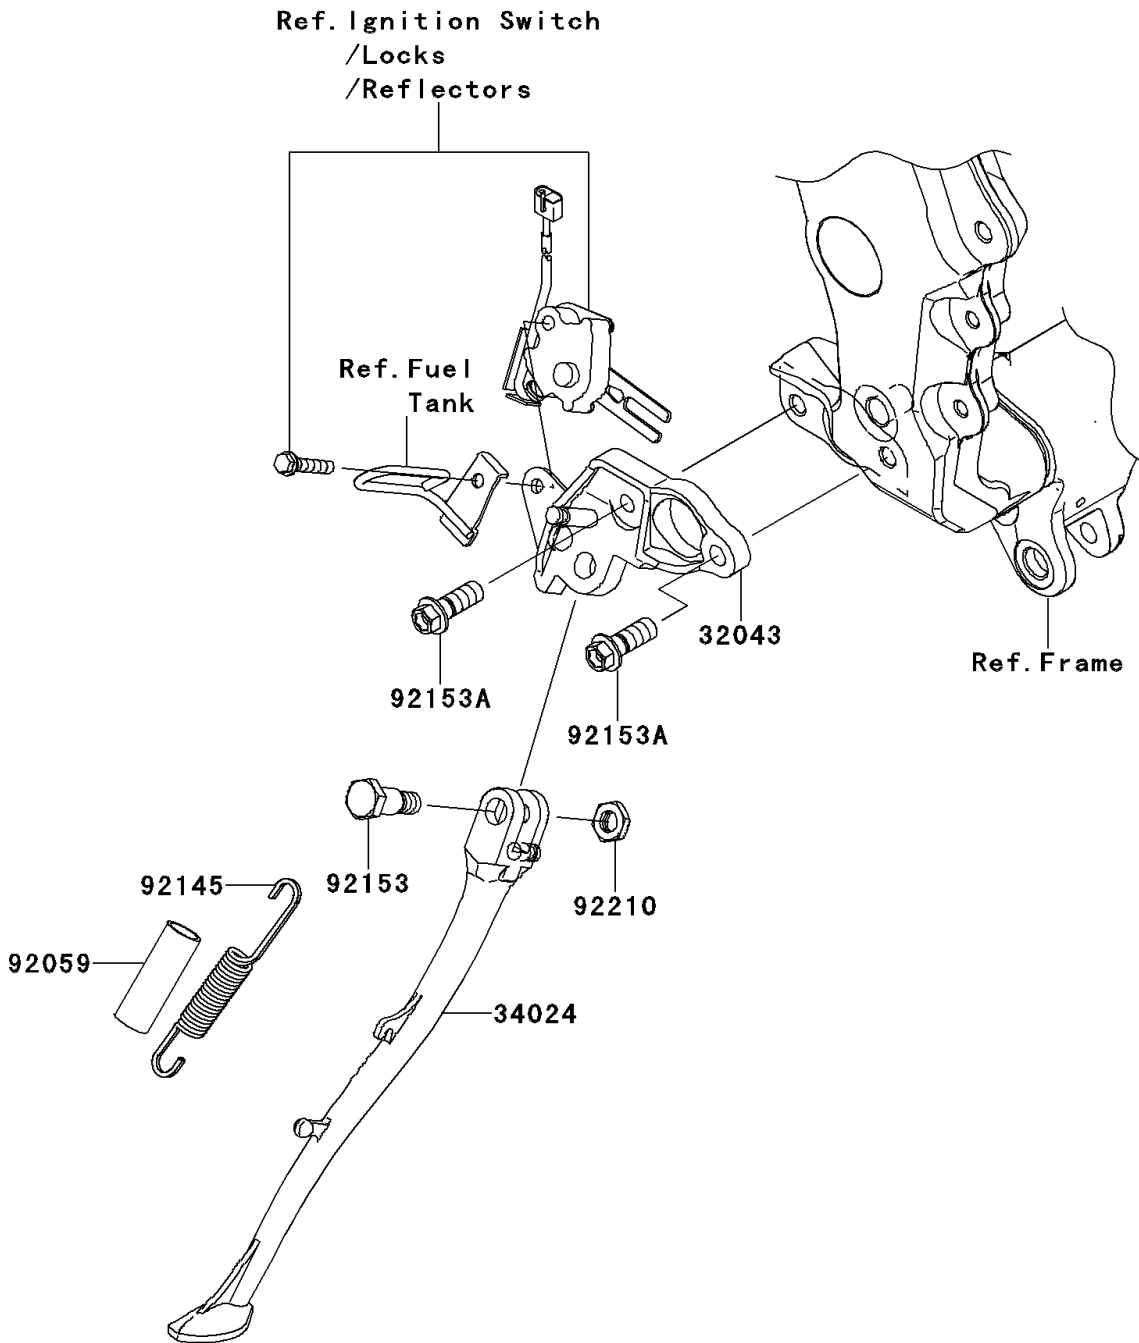

2013 NINJA[®] ZX[™]-14R PARTS DIAGRAM

Stand(s)

F2190

2013 NINJA® ZX™ -14R PARTS LIST

Stand(s)

ITEM NAME	PART NUMBER	QUANTITY
BRACKET-STAND,F.S.BLACK (Ref # 32043)	32043-0559-18R	1
STAND-SIDE,F.S.BLACK (Ref # 34024)	34024-0026-18R	1
TUBE,14X17X50 (Ref # 92059)	92059-1961	1
SPRING,SIDE STAND (Ref # 92145)	92145-0562	1
BOLT,SIDE STAND,10MM (Ref # 92153)	92153-1416	1
BOLT,FLANGED,10X28 (Ref # 92153A)	92153-1417	2
NUT,LOCK,10MM (Ref # 92210)	92210-0278	1