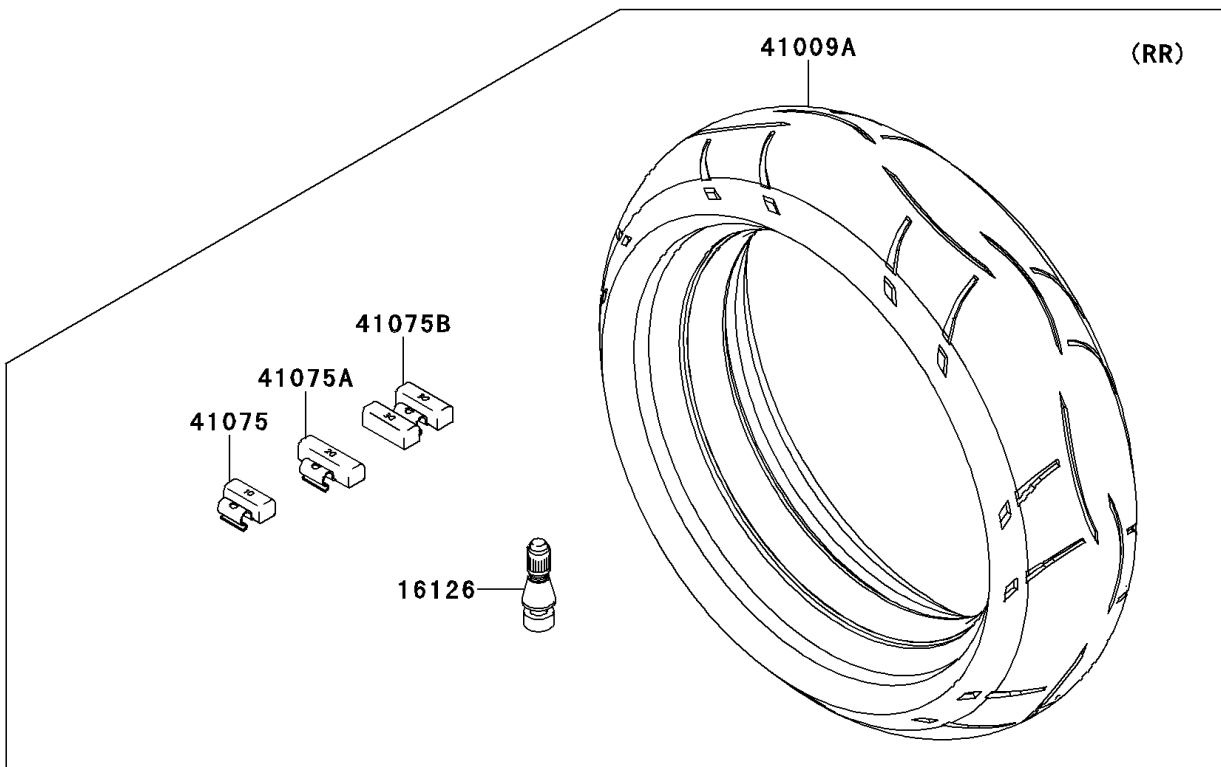

# 2013 NINJA® ZX™ -14R PARTS DIAGRAM

Tires

F2210

### Tires

ITEM NAME	PART NUMBER	QUANTITY
VALVE,TIRE (Ref # 16126)	16126-1140	2
TIRE,FR,120/70ZR17(58W),ST M5 (Ref # 41009)	41009-0521	1
TIRE,RR,190/50ZR17(73W),ST M5 (Ref # 41009A)	41009-0522	1
BALANCER-WHEEL,10G,SILVER (Ref # 41075)	41075-0007	AR
BALANCER-WHEEL,20G,SILVER (Ref # 41075A)	41075-0008	AR
BALANCER-WHEEL,30G,SILVER (Ref # 41075B)	41075-0017	AR