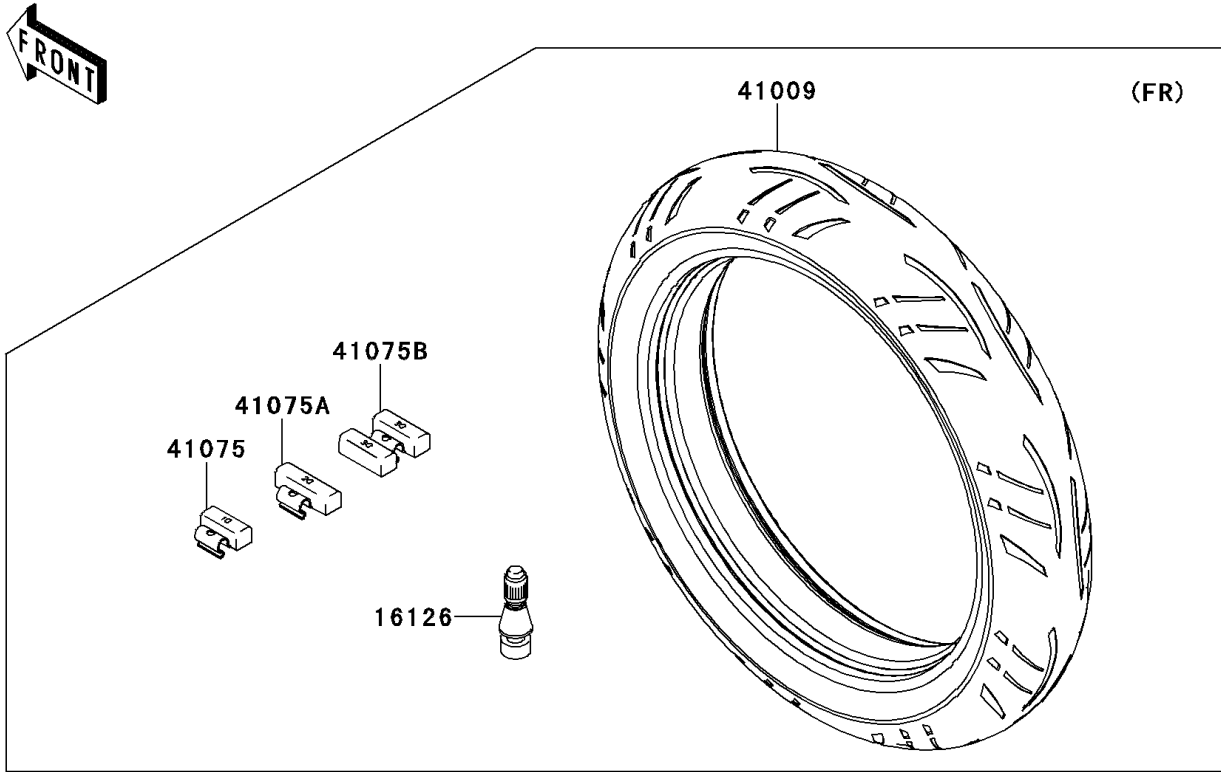

# 2013 NINJA® ZX™ -14R PARTS DIAGRAM

Tires

F2210

### Tires

ITEM NAME	PART NUMBER	QUANTITY
VALVE,TIRE (Ref # 16126)	16126-1140	2
TIRE,FR,120/70ZR17(58W),ST M5 (Ref # 41009)	41009-0521	1
TIRE,RR,190/50ZR17(73W),ST M5 (Ref # 41009A)	41009-0522	1
BALANCER-WHEEL,10G,SILVER (Ref # 41075)	41075-0007	AR
BALANCER-WHEEL,20G,SILVER (Ref # 41075A)	41075-0008	AR
BALANCER-WHEEL,30G,SILVER (Ref # 41075B)	41075-0017	AR