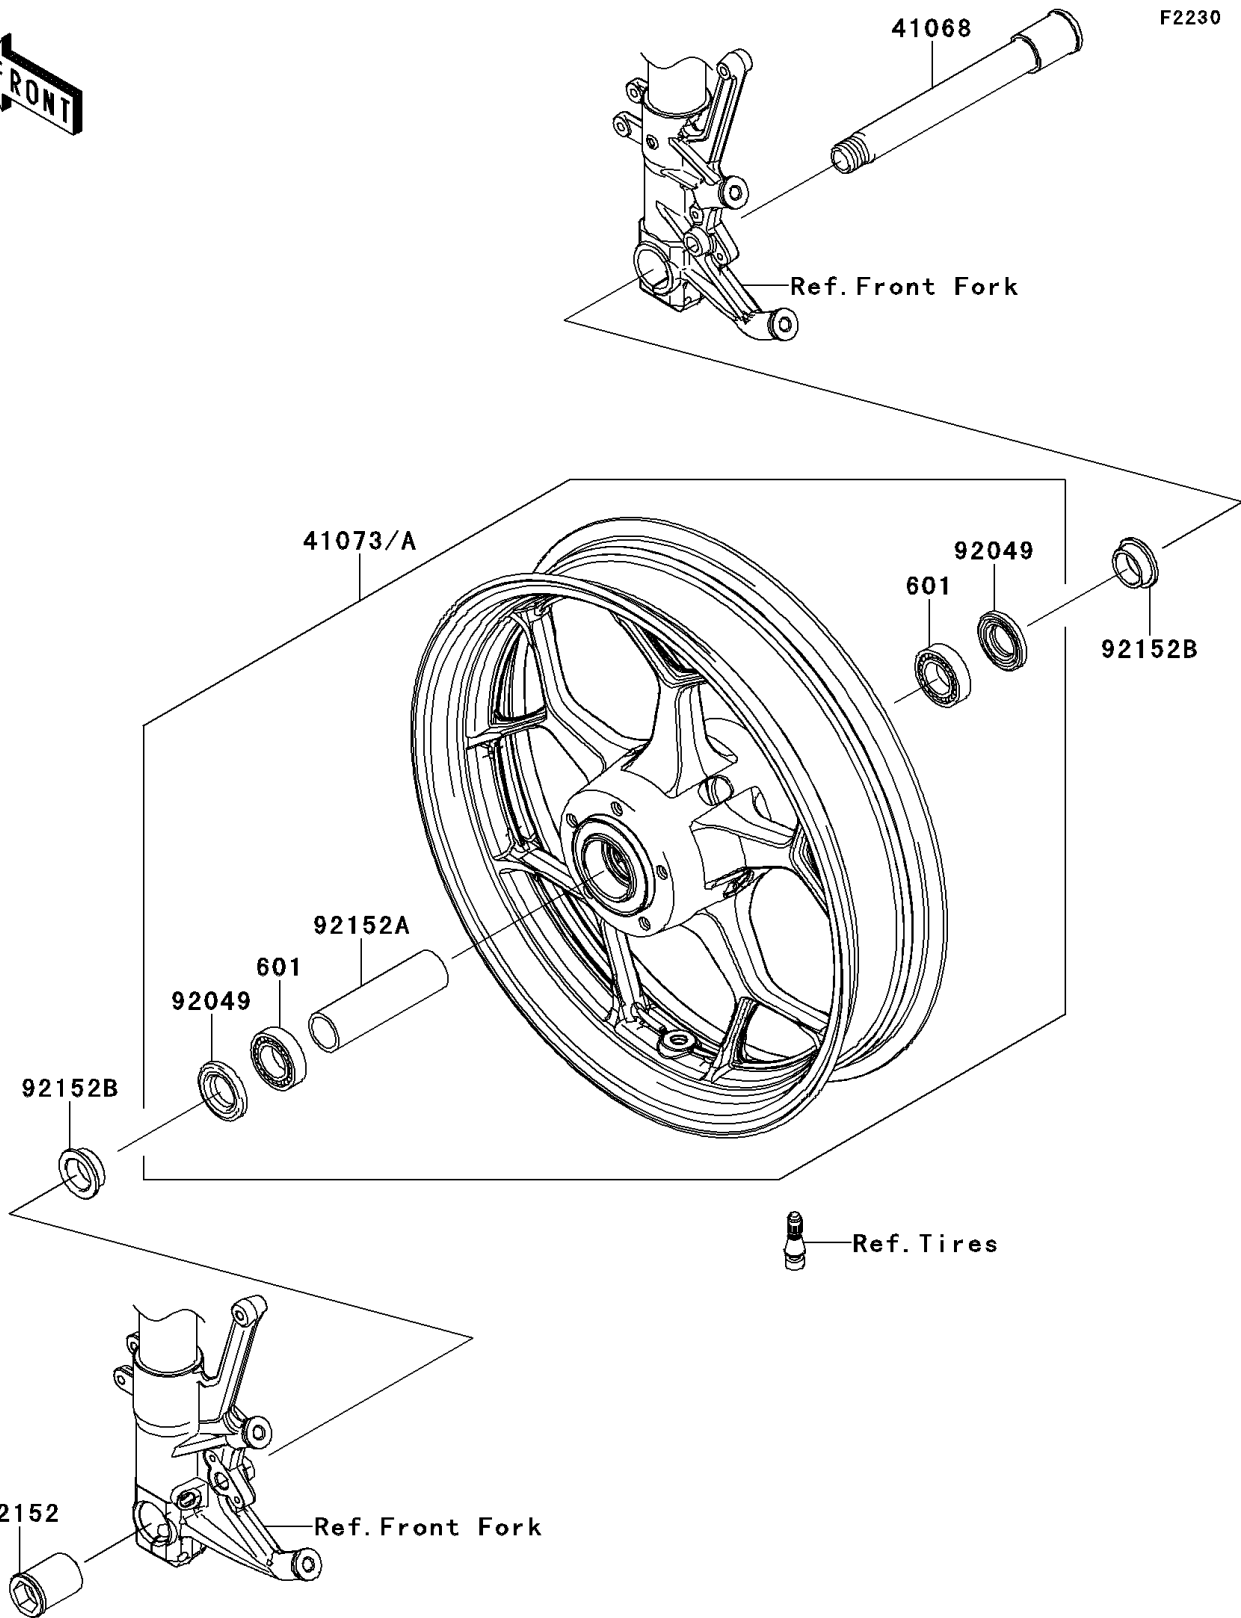

2013 NINJA® ZX™ -14R PARTS DIAGRAM

Front Wheel

2013 NINJA® ZX™ -14R PARTS LIST

Front Wheel

ITEM NAME	PART NUMBER	QUANTITY
BEARING-BALL,#6005UU (Ref # 601)	601B6005UU	2
AXLE,FR (Ref # 41068)	41068-0049	1
WHEEL-ASSY,FR,G.BLACK (Ref # 41073A)	41073-0573-18F	1
SEAL-OIL,BJN-C2 32X47X5 (Ref # 92049)	92049-0050	2
COLLAR,FR AXLE,LH,L=44.5 (Ref # 92152)	92152-0240	1
COLLAR,FR HUB,L=115 (Ref # 92152A)	92152-0242	1
COLLAR,25X32X13 (Ref # 92152B)	92152-0289	2