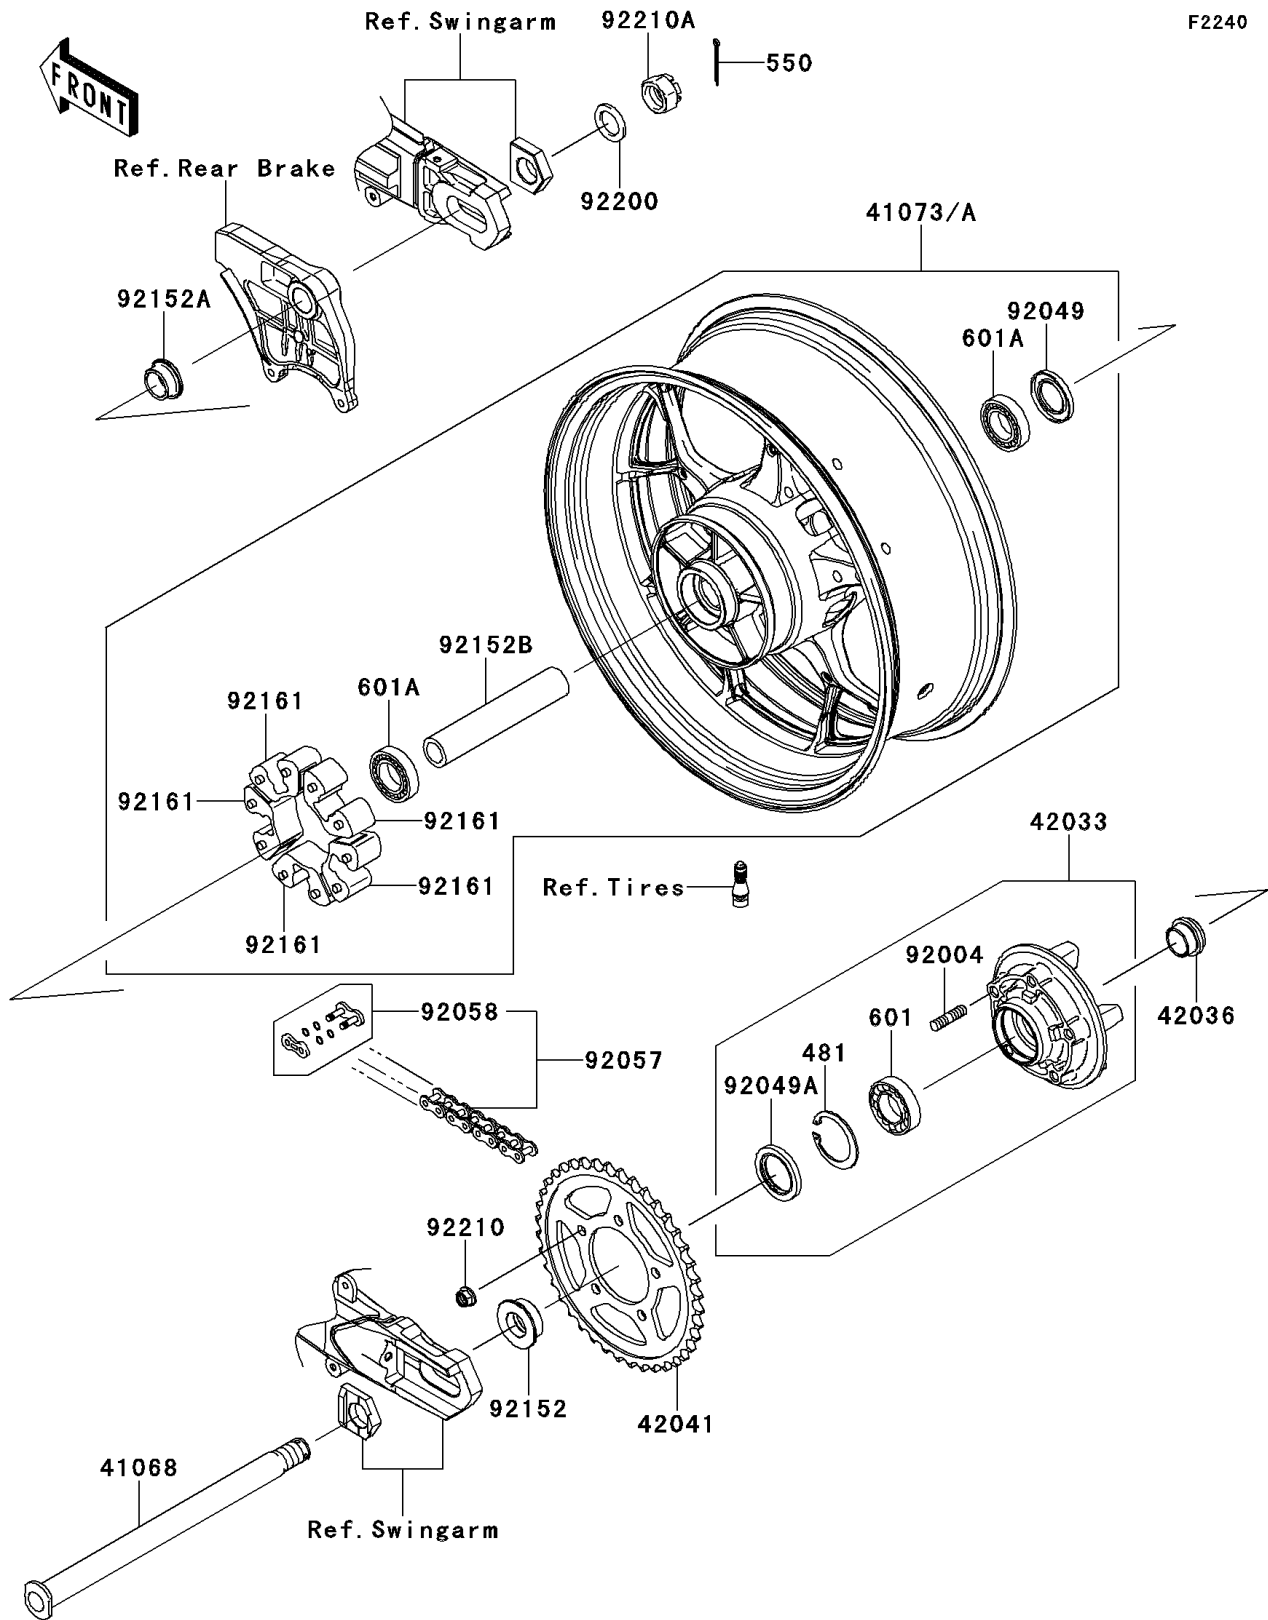

# 2013 NINJA® ZX™ -14R PARTS DIAGRAM

Rear Wheel/Chain

F2240

# 2013 NINJA® ZX™ -14R PARTS LIST

Rear Wheel/Chain

ITEM NAME	PART NUMBER	QUANTITY
-----------	-------------	----------