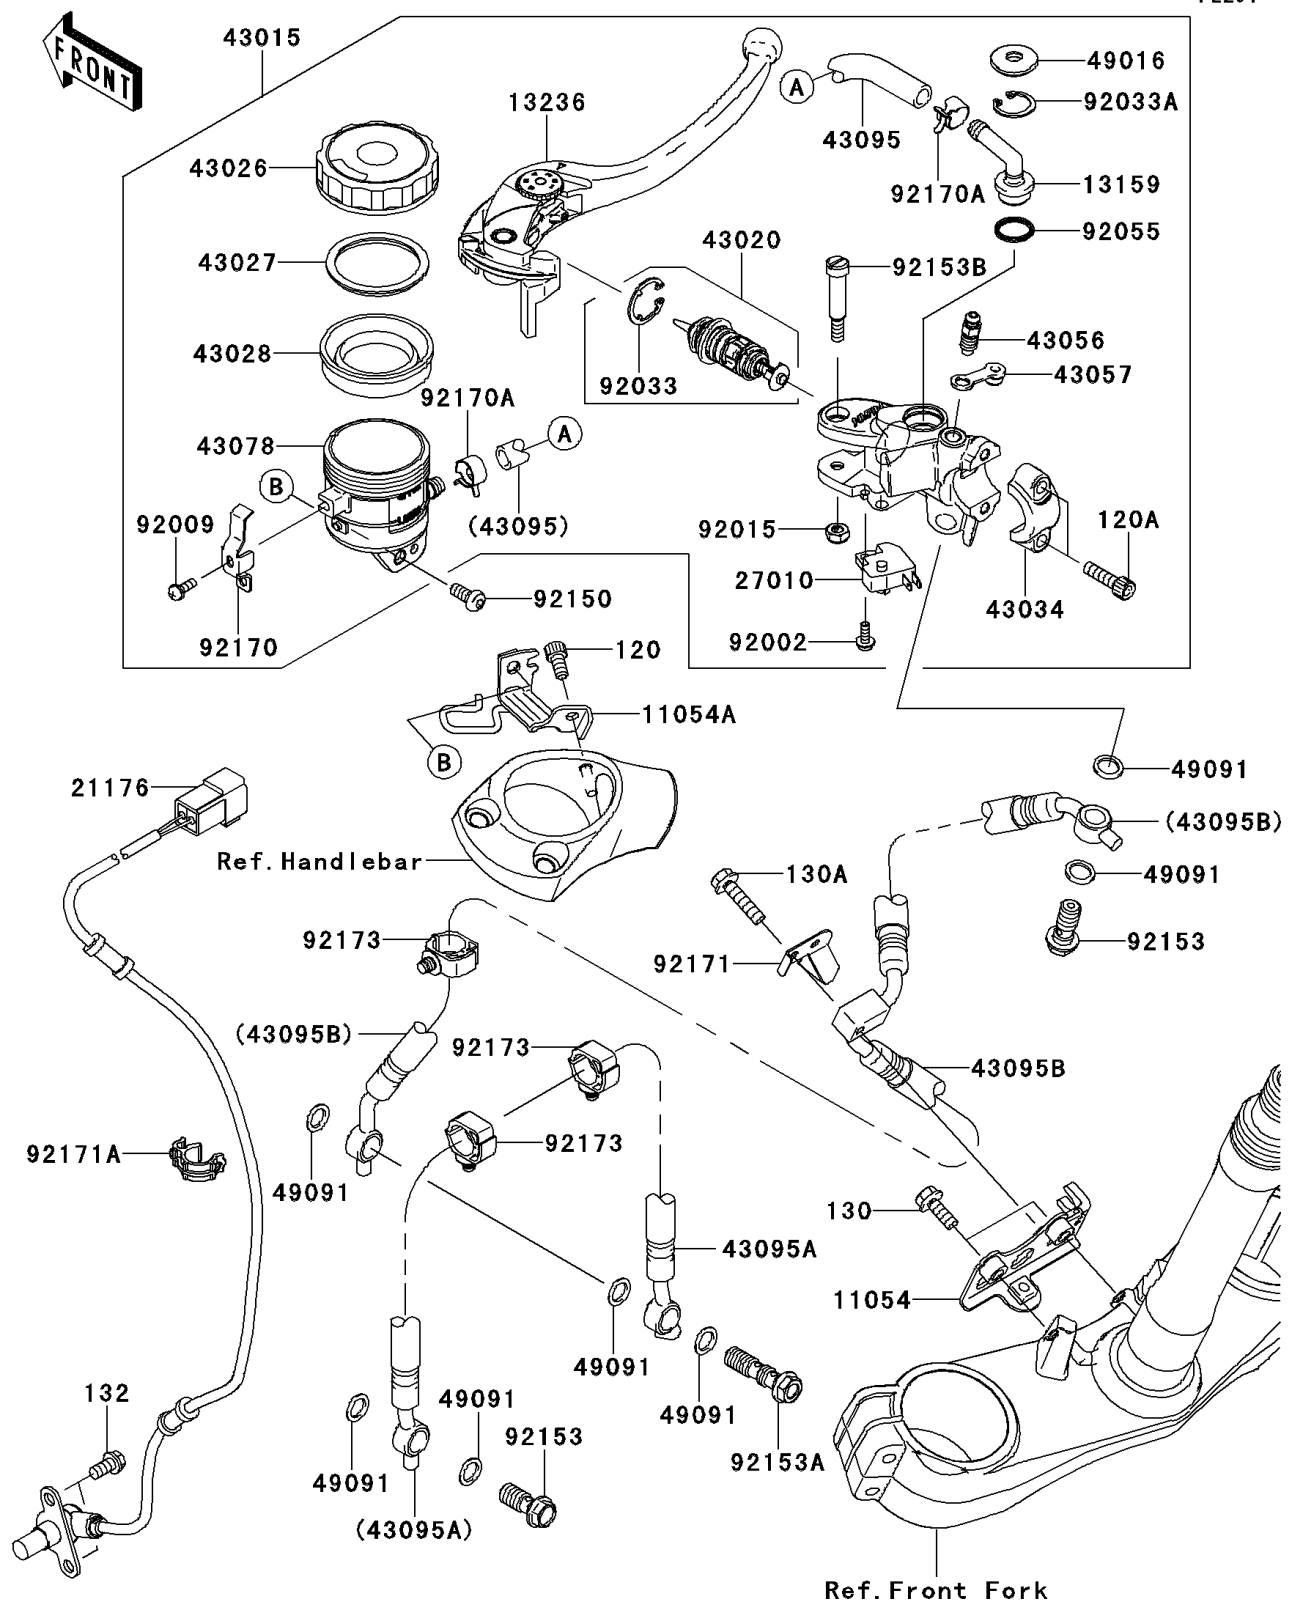

2013 NINJA® ZX™ -14R PARTS DIAGRAM

Front Master Cylinder

F2291

2013 NINJA® ZX™ -14R PARTS LIST

Front Master Cylinder

ITEM NAME	PART NUMBER	QUANTITY
-----------	-------------	----------