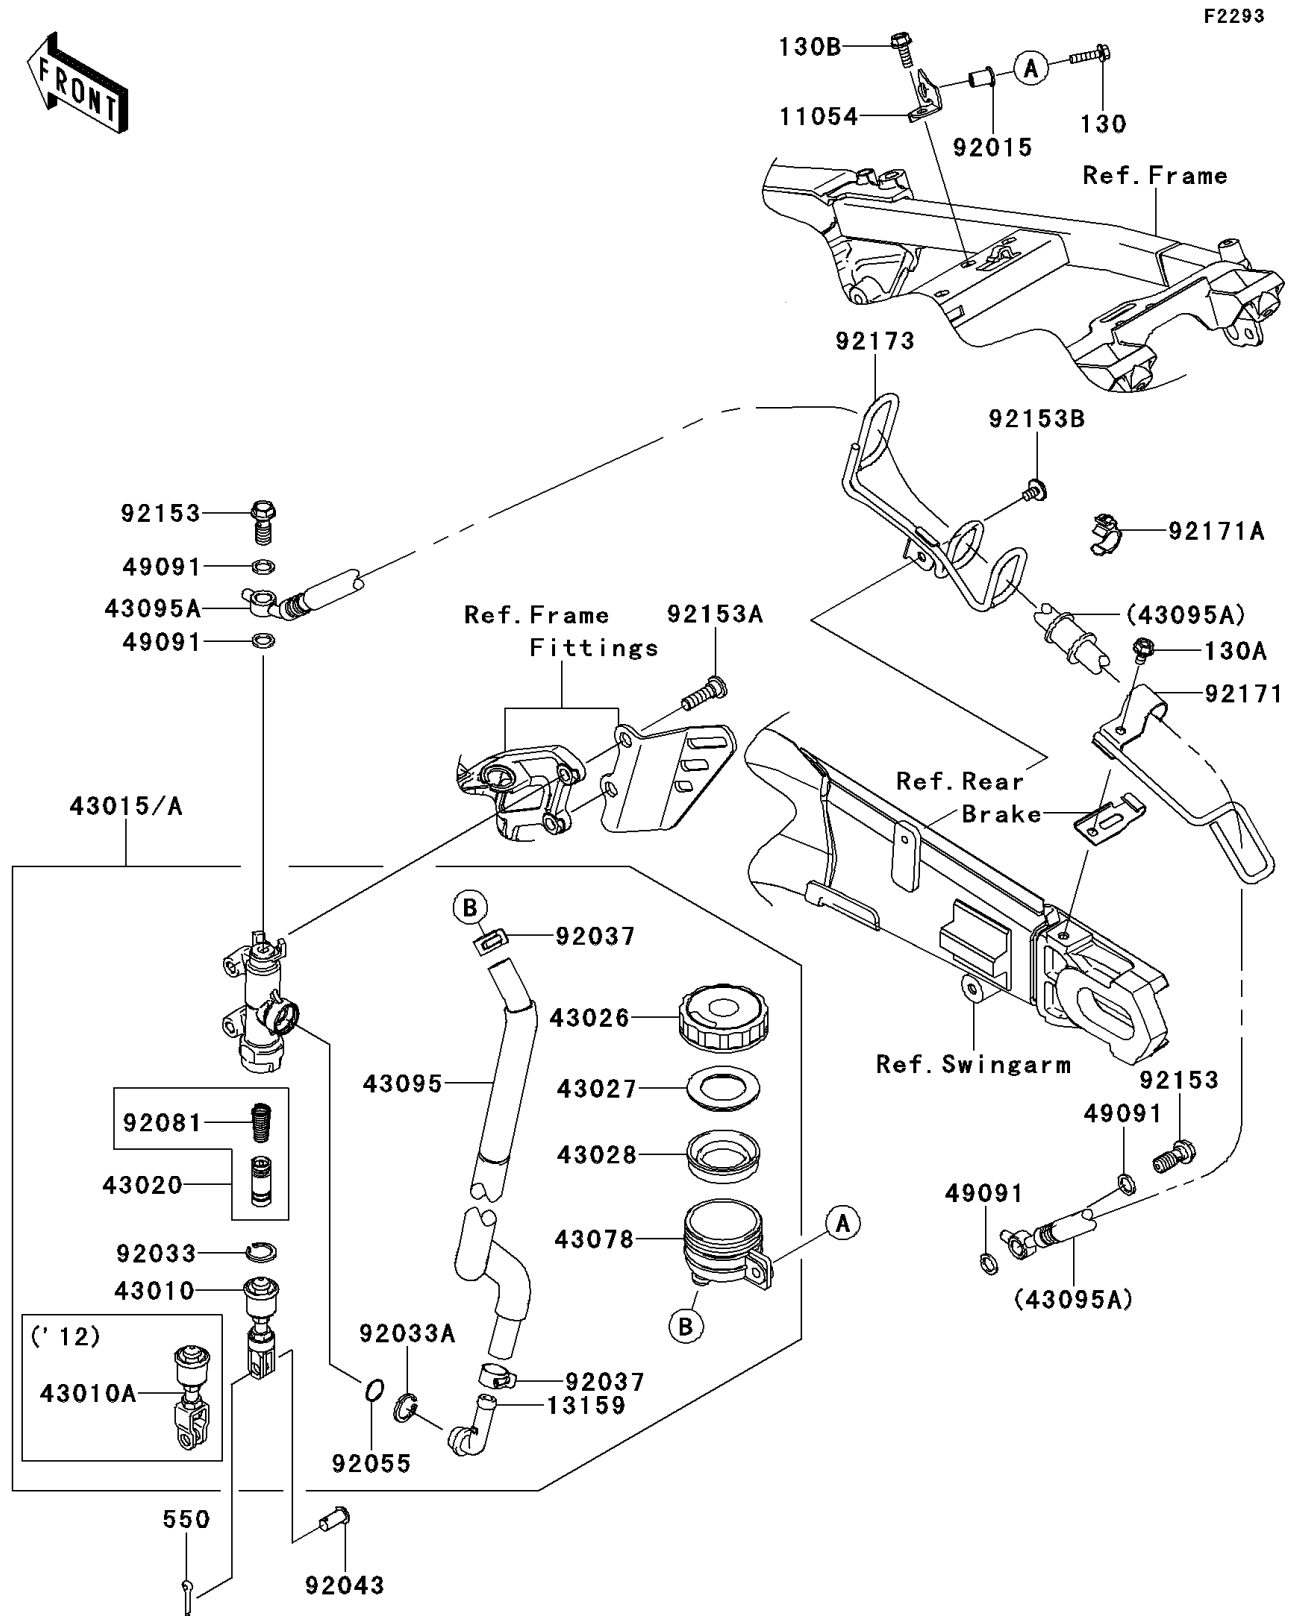

# 2013 NINJA® ZX™ -14R PARTS DIAGRAM

## Rear Master Cylinder

# 2013 NINJA® ZX™ -14R PARTS LIST

Rear Master Cylinder

ITEM NAME	PART NUMBER	QUANTITY
-----------	-------------	----------