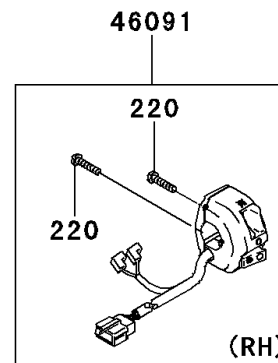

2012 NINJA® ZX™ -14R PARTS DIAGRAM

Handlebar

F2310

2012 NINJA® ZX™ -14R PARTS LIST

Handlebar

ITEM NAME	PART NUMBER	QUANTITY
BOLT-SOCKET,8X35 (Ref # 120)	120R0835	4
SCREW-PAN-CROS,5X22 (Ref # 220)	220AB0522	2
SCREW-PAN-CROS,5X25 (Ref # 220A)	220AB0525	2
SCREW-PAN-CROS,5X35 (Ref # 220B)	220AB0535	2
WEIGHT,HANDLE (Ref # 13042)	13042-5006	2
CASE,THROTTLE (Ref # 32099)	32099-0049	1
HANDLE,LH (Ref # 46003)	46003-0564	1
HANDLE,RH (Ref # 46003A)	46003-0565	1
HOLDER-HANDLE,RH (Ref # 46012)	46012-0316	1
HOLDER-HANDLE,LH (Ref # 46012A)	46012-0317	1
GRIP-ASSY,THROTTLE (Ref # 46019)	46019-0001	1
GRIP,HANDLE,LH (Ref # 46075)	46075-1144	1
HOUSING-ASSY-CONTROL,RH (Ref # 46091)	46091-0145	1
HOUSING-ASSY-CONTROL,LH (Ref # 46091A)	46091-0241	1
BOLT,SOCKET,8X30 (Ref # 92002)	92002-1844	2
BOLT,SOCKET,10X37 (Ref # 92153)	92153-1440	2