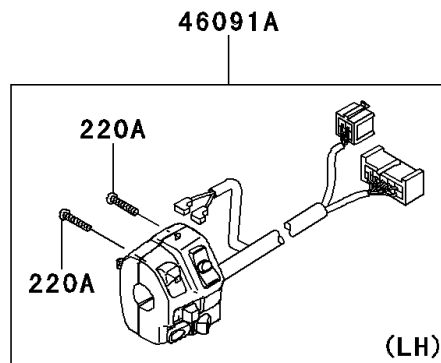

2012 NINJA® ZX™ -14R PARTS DIAGRAM

Handlebar

F2310

2012 NINJA® ZX™ -14R PARTS LIST

Handlebar

ITEM NAME	PART NUMBER	QUANTITY
BOLT-SOCKET,8X35 (Ref # 120)	120R0835	4
SCREW-PAN-CROS,5X22 (Ref # 220)	220AB0522	2
SCREW-PAN-CROS,5X25 (Ref # 220A)	220AB0525	2
SCREW-PAN-CROS,5X35 (Ref # 220B)	220AB0535	2
WEIGHT,HANDLE (Ref # 13042)	13042-5006	2
CASE,THROTTLE (Ref # 32099)	32099-0049	1
HANDLE,LH (Ref # 46003)	46003-0564	1
HANDLE,RH (Ref # 46003A)	46003-0565	1
HOLDER-HANDLE,RH (Ref # 46012)	46012-0316	1
HOLDER-HANDLE,LH (Ref # 46012A)	46012-0317	1
GRIP-ASSY,THROTTLE (Ref # 46019)	46019-0001	1
GRIP,HANDLE,LH (Ref # 46075)	46075-1144	1
HOUSING-ASSY-CONTROL,RH (Ref # 46091)	46091-0145	1
HOUSING-ASSY-CONTROL,LH (Ref # 46091A)	46091-0241	1
BOLT,SOCKET,8X30 (Ref # 92002)	92002-1844	2
BOLT,SOCKET,10X37 (Ref # 92153)	92153-1440	2