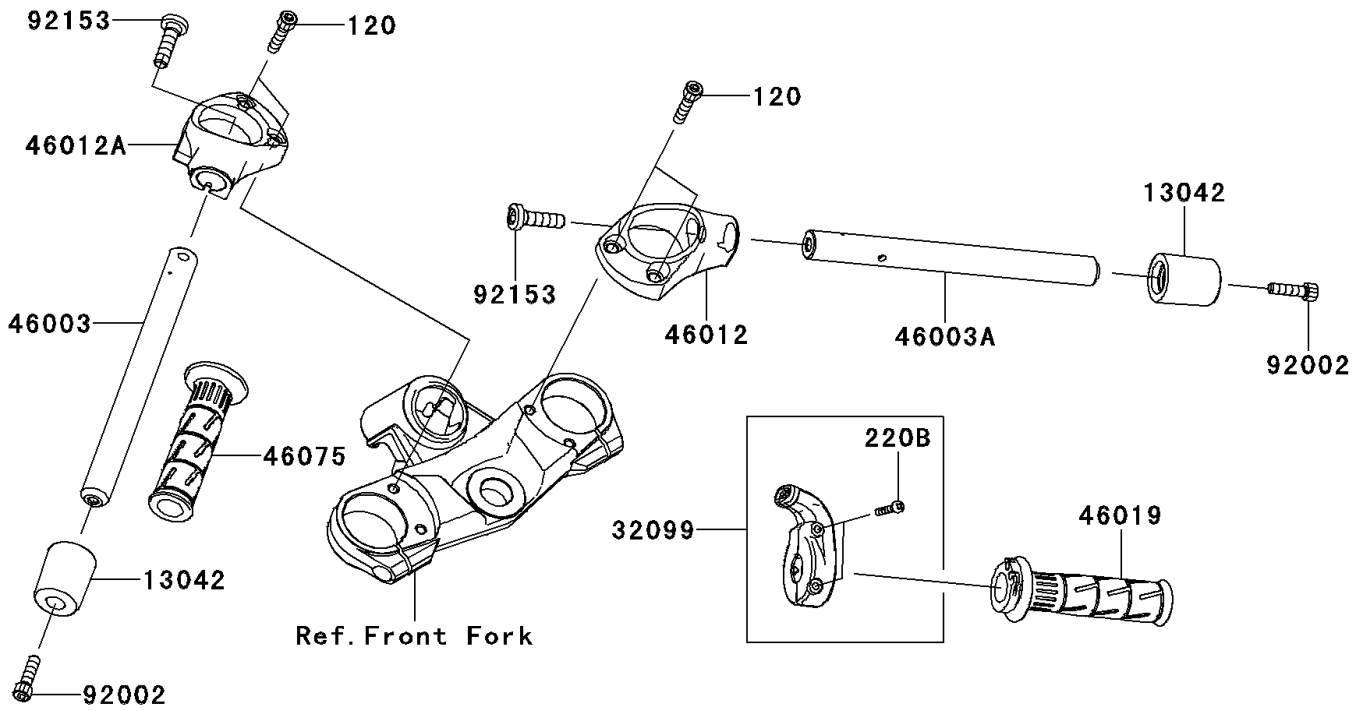

2012 NINJA® ZX™ -14R PARTS DIAGRAM

Handlebar

F2310

2012 NINJA® ZX™ -14R PARTS LIST

Handlebar

ITEM NAME	PART NUMBER	QUANTITY
BOLT-SOCKET,8X35 (Ref # 120)	120R0835	4
SCREW-PAN-CROS,5X22 (Ref # 220)	220AB0522	2
SCREW-PAN-CROS,5X25 (Ref # 220A)	220AB0525	2
SCREW-PAN-CROS,5X35 (Ref # 220B)	220AB0535	2
WEIGHT,HANDLE (Ref # 13042)	13042-5006	2
CASE,THROTTLE (Ref # 32099)	32099-0049	1
HANDLE,LH (Ref # 46003)	46003-0564	1
HANDLE,RH (Ref # 46003A)	46003-0565	1
HOLDER-HANDLE,RH (Ref # 46012)	46012-0316	1
HOLDER-HANDLE,LH (Ref # 46012A)	46012-0317	1
GRIP-ASSY,THROTTLE (Ref # 46019)	46019-0001	1
GRIP,HANDLE,LH (Ref # 46075)	46075-1144	1
HOUSING-ASSY-CONTROL,RH (Ref # 46091)	46091-0145	1
HOUSING-ASSY-CONTROL,LH (Ref # 46091A)	46091-0241	1
BOLT,SOCKET,8X30 (Ref # 92002)	92002-1844	2
BOLT,SOCKET,10X37 (Ref # 92153)	92153-1440	2