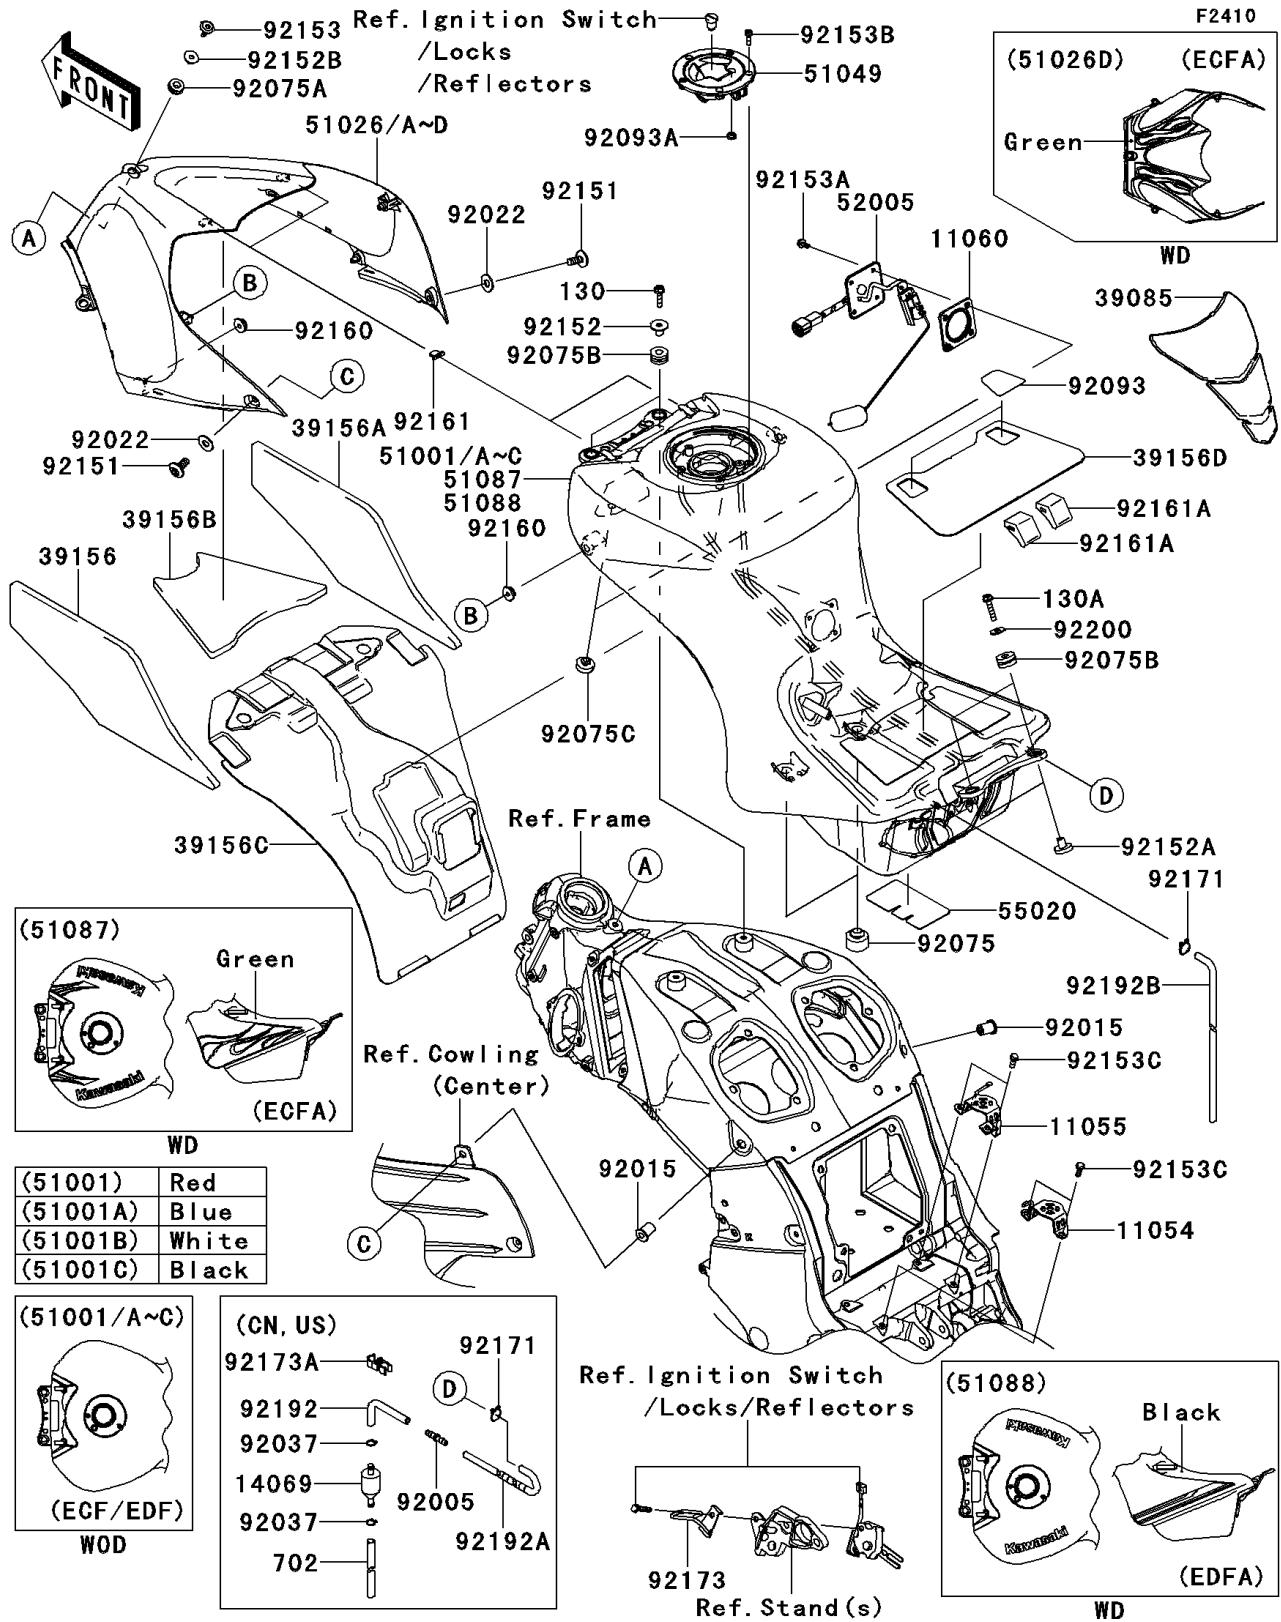

2013 NINJA® ZX™ -14R PARTS DIAGRAM

Fuel Tank

2013 NINJA® ZX™-14R PARTS LIST

Fuel Tank

ITEM NAME	PART NUMBER	QUANTITY
BRACKET,FUEL TANK,CNT,LH (Ref # 11054)	11054-0681	1
BRACKET,FUEL TANK,CNT,RH (Ref # 11055)	11055-0063	1
GASKET,FUEL GAUGE (Ref # 11060)	11060-1952	1
PAD-TANK (Ref # 39085)	39085-0054	1
PAD,TANK COVER,LH (Ref # 39156)	39156-0780	1
PAD,TANK COVER,RH (Ref # 39156A)	39156-0781	1
PAD,TANK COVER,CNT (Ref # 39156B)	39156-0782	1
PAD (Ref # 39156C)	39156-0794	1
PAD,FUEL TANK (Ref # 39156D)	39156-0863	1
TANK-COMP-FUEL,P.RED (Ref # 51001)	51001-0752-234	1
COVER TANK,FUEL,P.RED (Ref # 51026)	51026-0007-234	1
CAP-TANK,FUEL (Ref # 51049)	51049-0715	1
GAUGE,FUEL (Ref # 52005)	52005-0093	1
GUARD,FUEL TANK (Ref # 55020)	55020-0551	1
NUT,RUBBER,6MM (Ref # 92015)	92015-1692	2
WASHER,6.5X16X1 (Ref # 92022)	92022-1143	2
DAMPER (Ref # 92075)	92075-015	2
DAMPER (Ref # 92075A)	92075-1634	1
DAMPER (Ref # 92075B)	92075-1690	4
DAMPER (Ref # 92075C)	92075-281	2
SEAL (Ref # 92093)	92093-0583	2
BOLT-FLANGED,6X25 (Ref # 130)	130BA0625	2
BOLT-FLANGED,6X30 (Ref # 130A)	130BA0630	2
SEAL,FUEL TANK CAP (Ref # 92093A)	92093-1030	1
BOLT,SOCKET,6X30 (Ref # 92151)	92151-1605	2
COLLAR (Ref # 92152)	92152-0048	2
COLLAR (Ref # 92152A)	92152-0364	2
COLLAR (Ref # 92152B)	92152-0424	1
BOLT,SOCKET,6X23 (Ref # 92153)	92153-1267	1