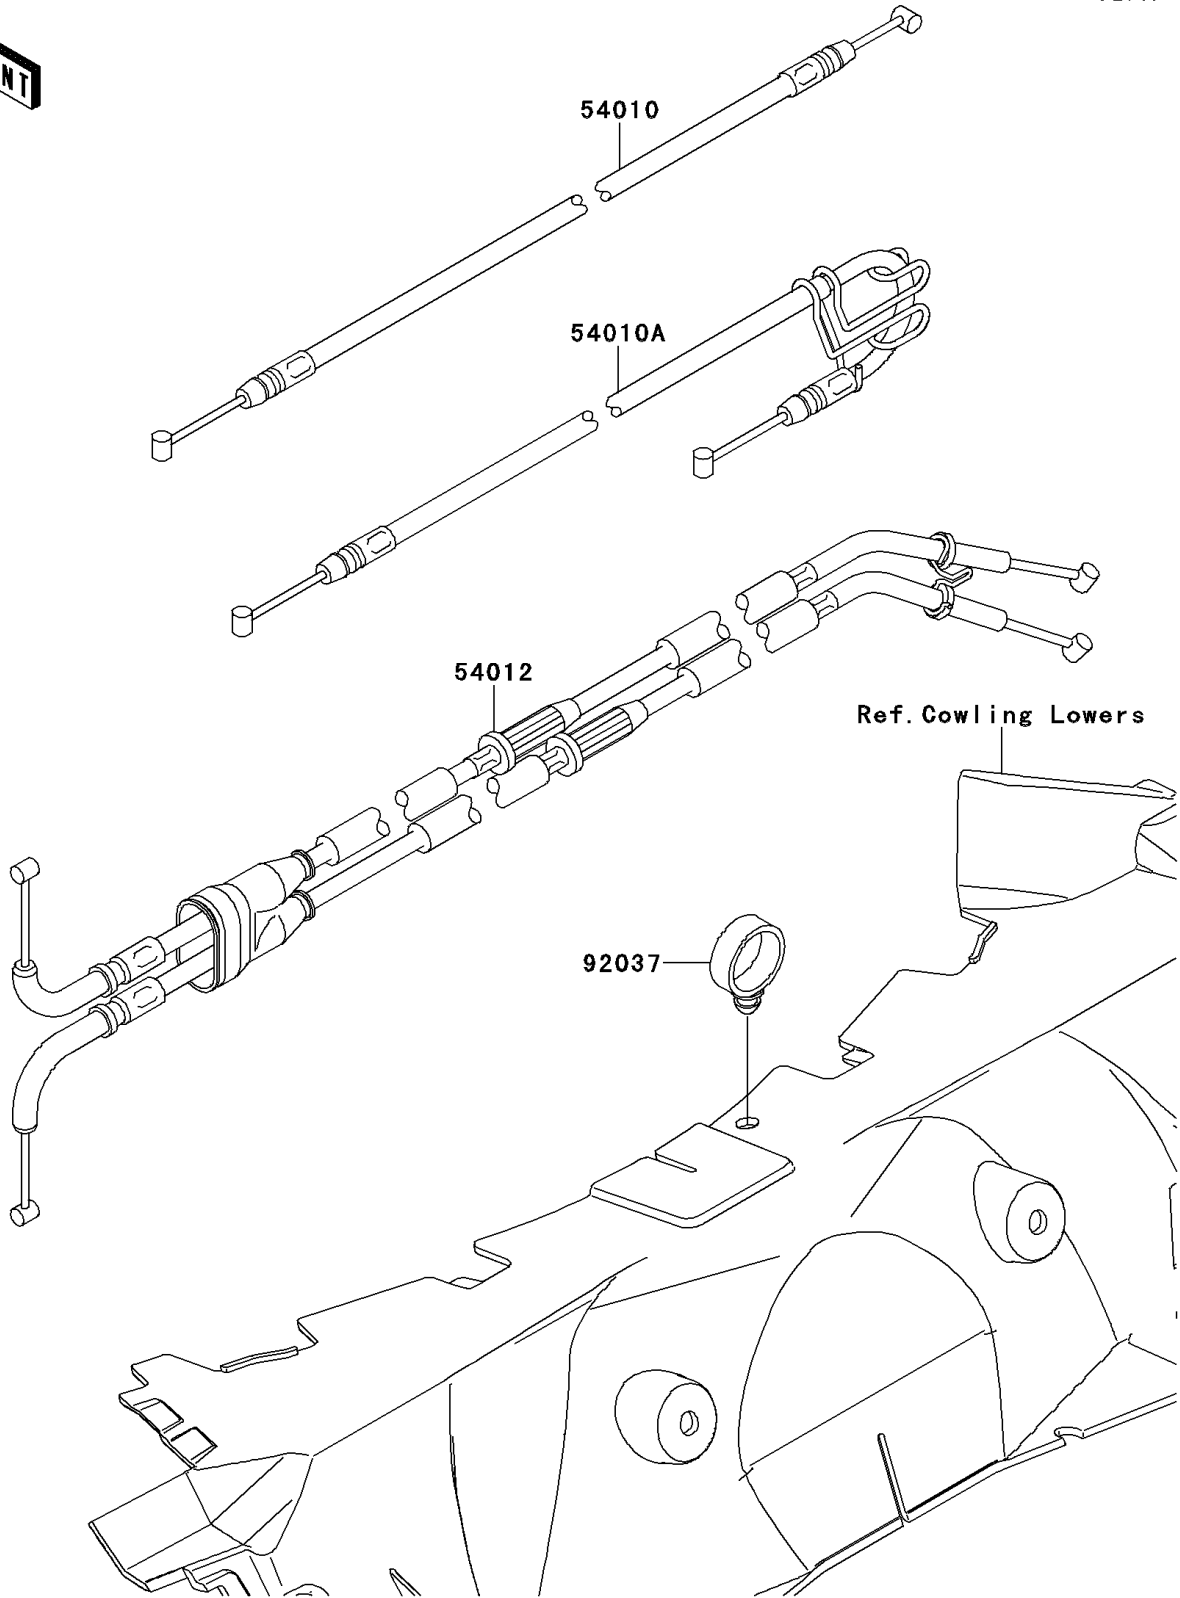

2012 NINJA® ZX™ -14R PARTS DIAGRAM

Cables

F2540

2012 NINJA® ZX™ -14R PARTS LIST

Cables

ITEM NAME	PART NUMBER	QUANTITY
CABLE,SEAT LOCK,FR (Ref # 54010)	54010-0585	1
CABLE,SEAT LOCK,FR (Ref # 54010A)	54010-0589	1
CABLE-THROTTLE (Ref # 54012)	54012-0187	1
CLAMP,HOSE (Ref # 92037)	92037-1827	1