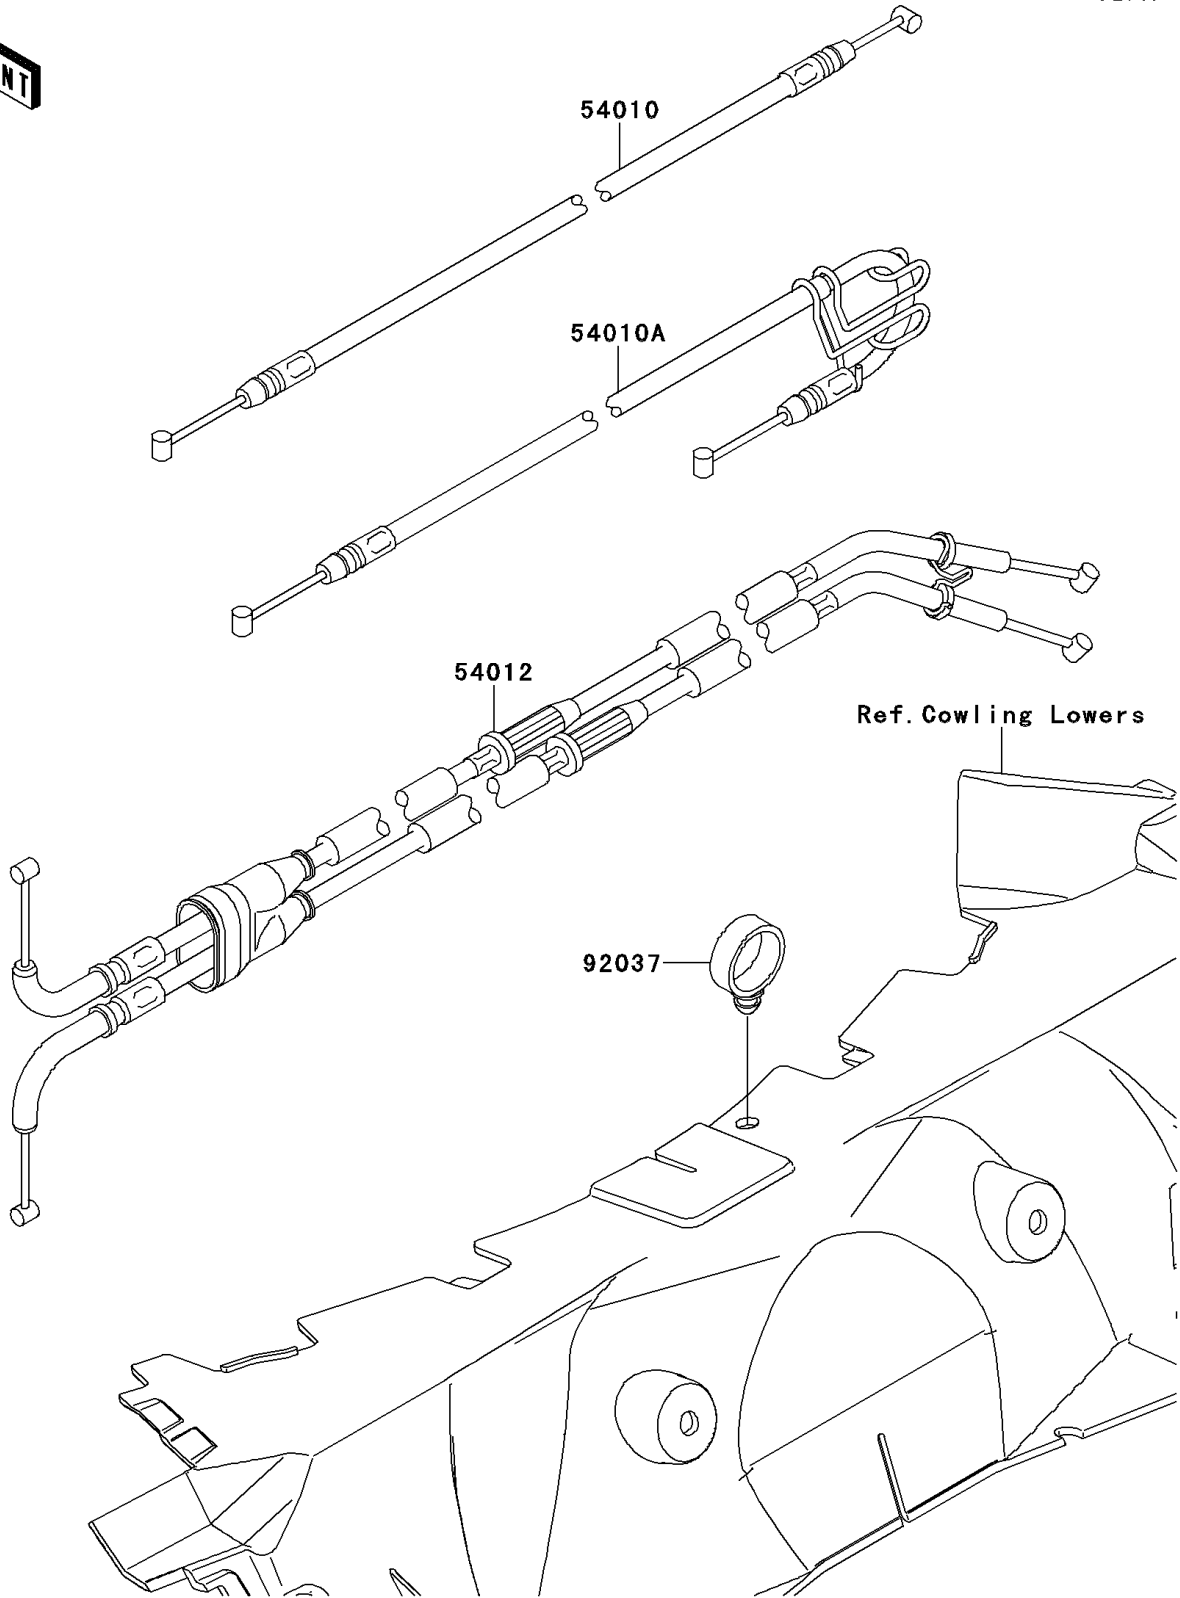

2013 NINJA® ZX™ -14R PARTS DIAGRAM

Cables

F2540

2013 NINJA® ZX™ -14R PARTS LIST

Cables

ITEM NAME	PART NUMBER	QUANTITY
CABLE,SEAT LOCK,FR (Ref # 54010)	54010-0585	1
CABLE,SEAT LOCK,FR (Ref # 54010A)	54010-0589	1
CABLE-THROTTLE (Ref # 54012)	54012-0187	1
CLAMP,HOSE (Ref # 92037)	92037-1827	1