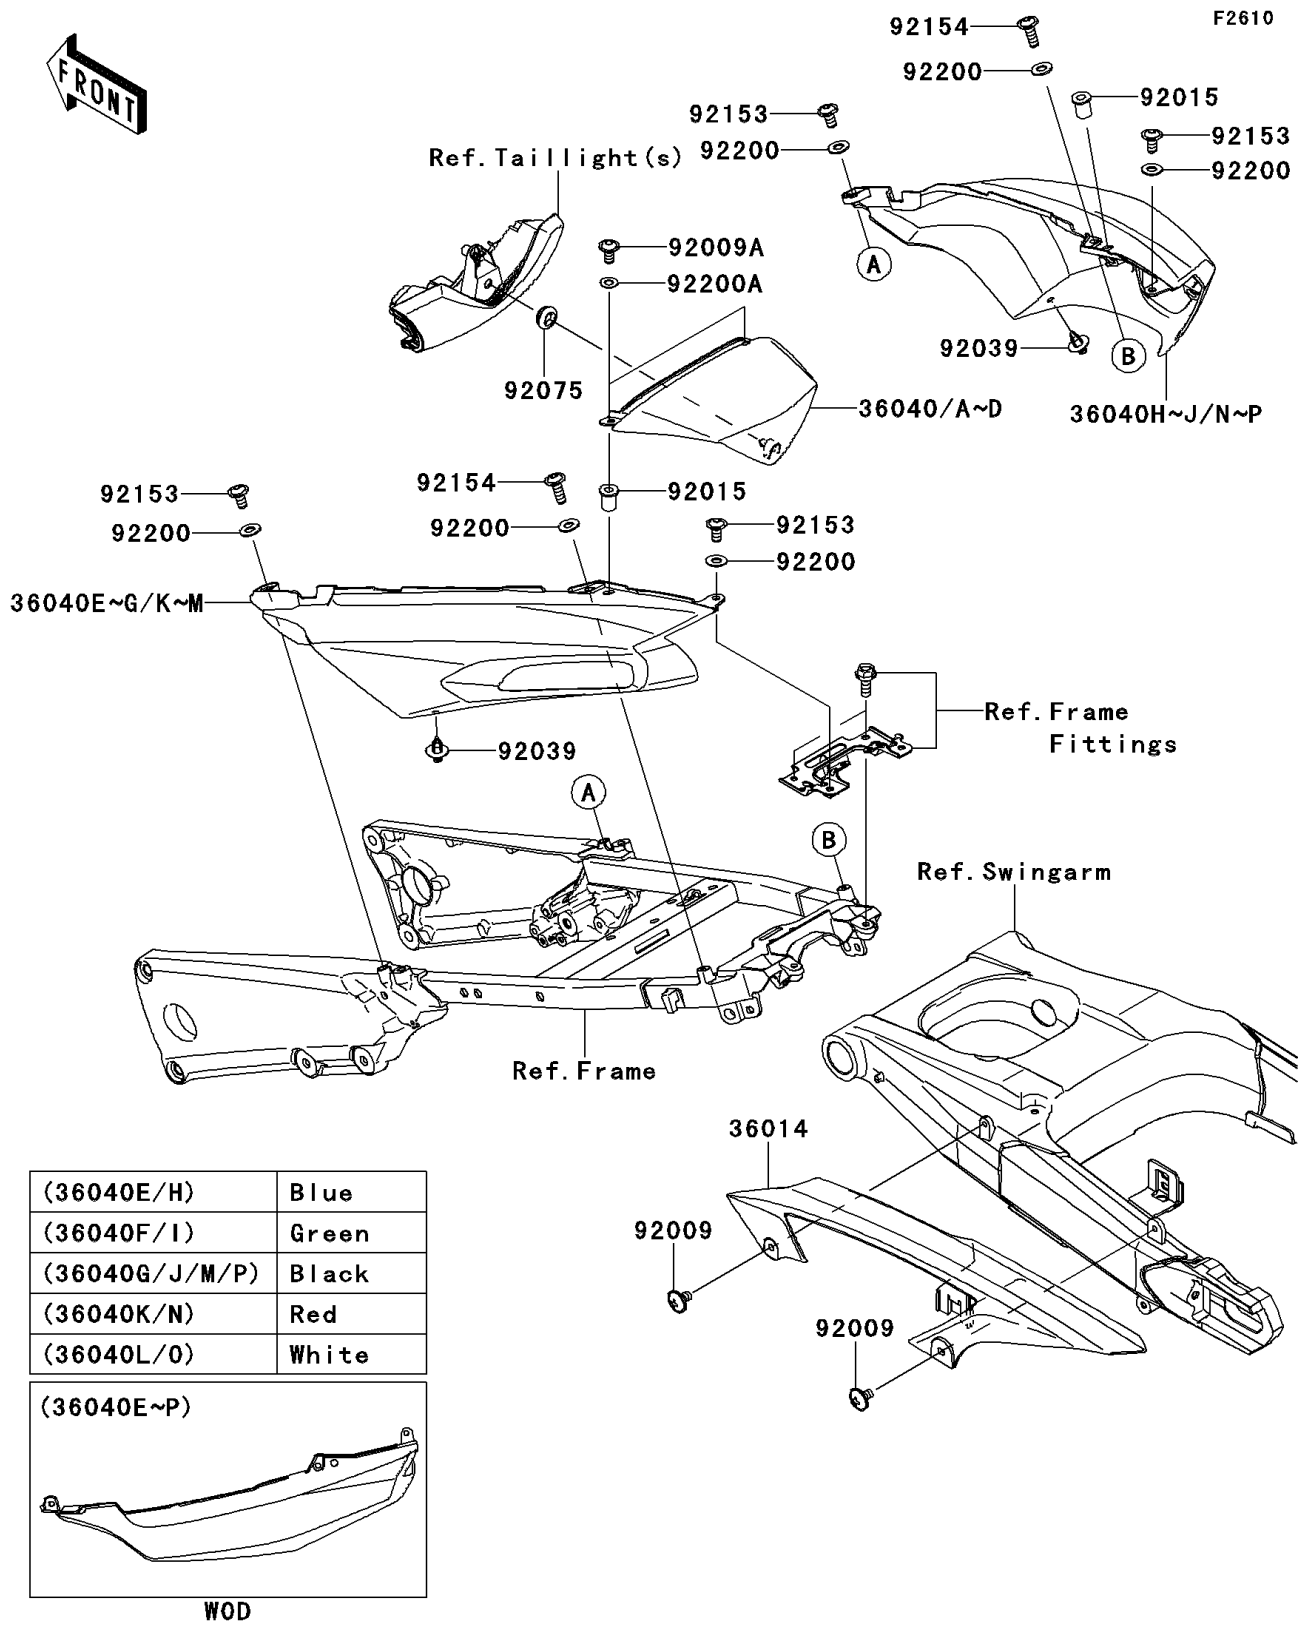

2013 NINJA® ZX™ -14R PARTS DIAGRAM

Side Covers/Chain Cover

2013 NINJA® ZX™ -14R PARTS LIST

Side Covers/Chain Cover

ITEM NAME	PART NUMBER	QUANTITY
-----------	-------------	----------