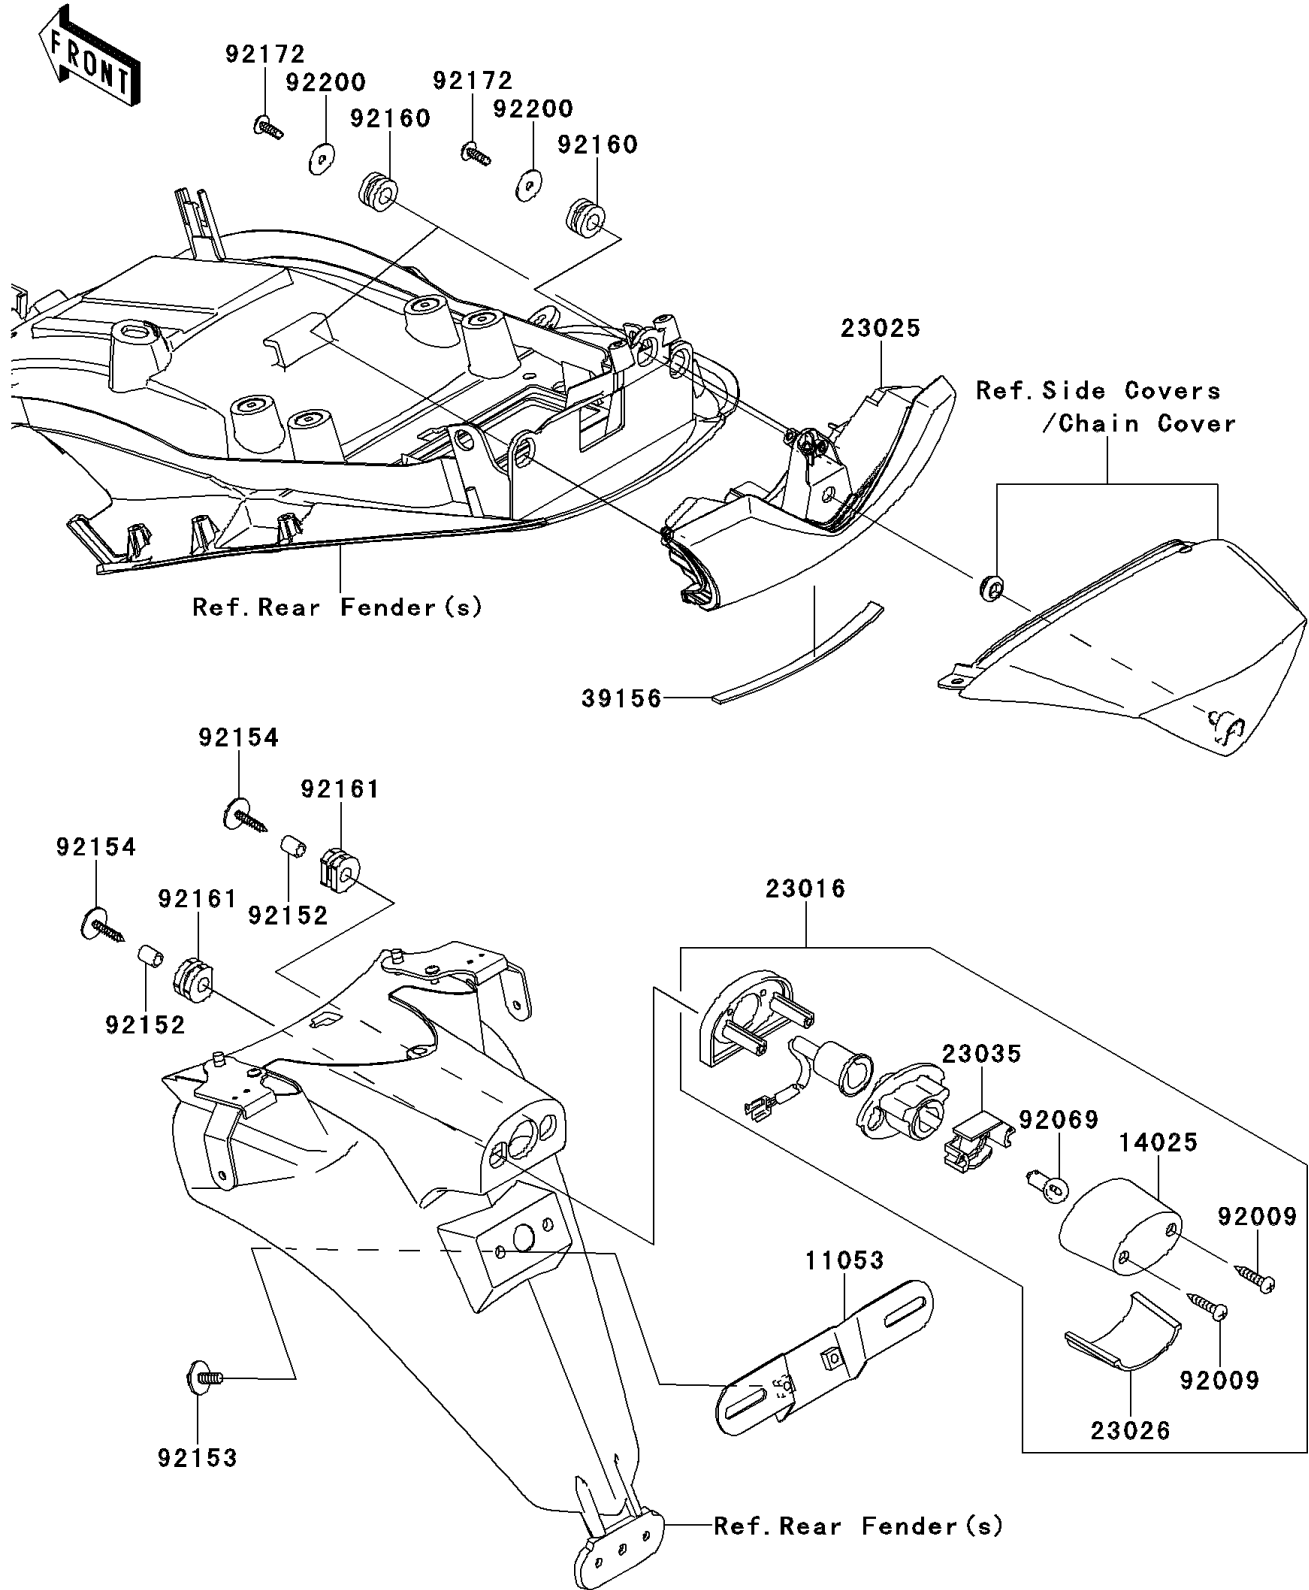

2013 NINJA® ZX™ -14R PARTS DIAGRAM

Taillight(s)

F2720

2013 NINJA® ZX™ -14R PARTS LIST

Taillight(s)

ITEM NAME	PART NUMBER	QUANTITY
BRACKET,LICENSE (Ref # 11053)	11053-0400	1
COVER,LICENSE LAMP (Ref # 14025)	14025-1725	1
LAMP-ASSY,LICENSE (Ref # 23016)	23016-1200	1
LAMP-TAIL (Ref # 23025)	23025-0021	1
LENS,LICENSE LAMP (Ref # 23026)	23026-1064	1
REFLECTOR-LAMP,LICENSE (Ref # 23035)	23035-1066	1
PAD (Ref # 39156)	39156-0869	1
SCREW,TAPPING,4X20 (Ref # 92009)	92009-1378	2
BULB,12V 5W (Ref # 92069)	92069-1055	1
COLLAR,6X9X11.5 (Ref # 92152)	92152-0372	2
BOLT,6X16 (Ref # 92153)	92153-1423	2
BOLT,TAPPING,WASHER,5X25 (Ref # 92154)	92154-0261	2
DAMPER (Ref # 92160)	92160-1167	3
DAMPER (Ref # 92161)	92161-0776	2
SCREW,TAPPING,5X16 (Ref # 92172)	92172-0238	3
WASHER,5.5X20X1.2 (Ref # 92200)	92200-0284	3