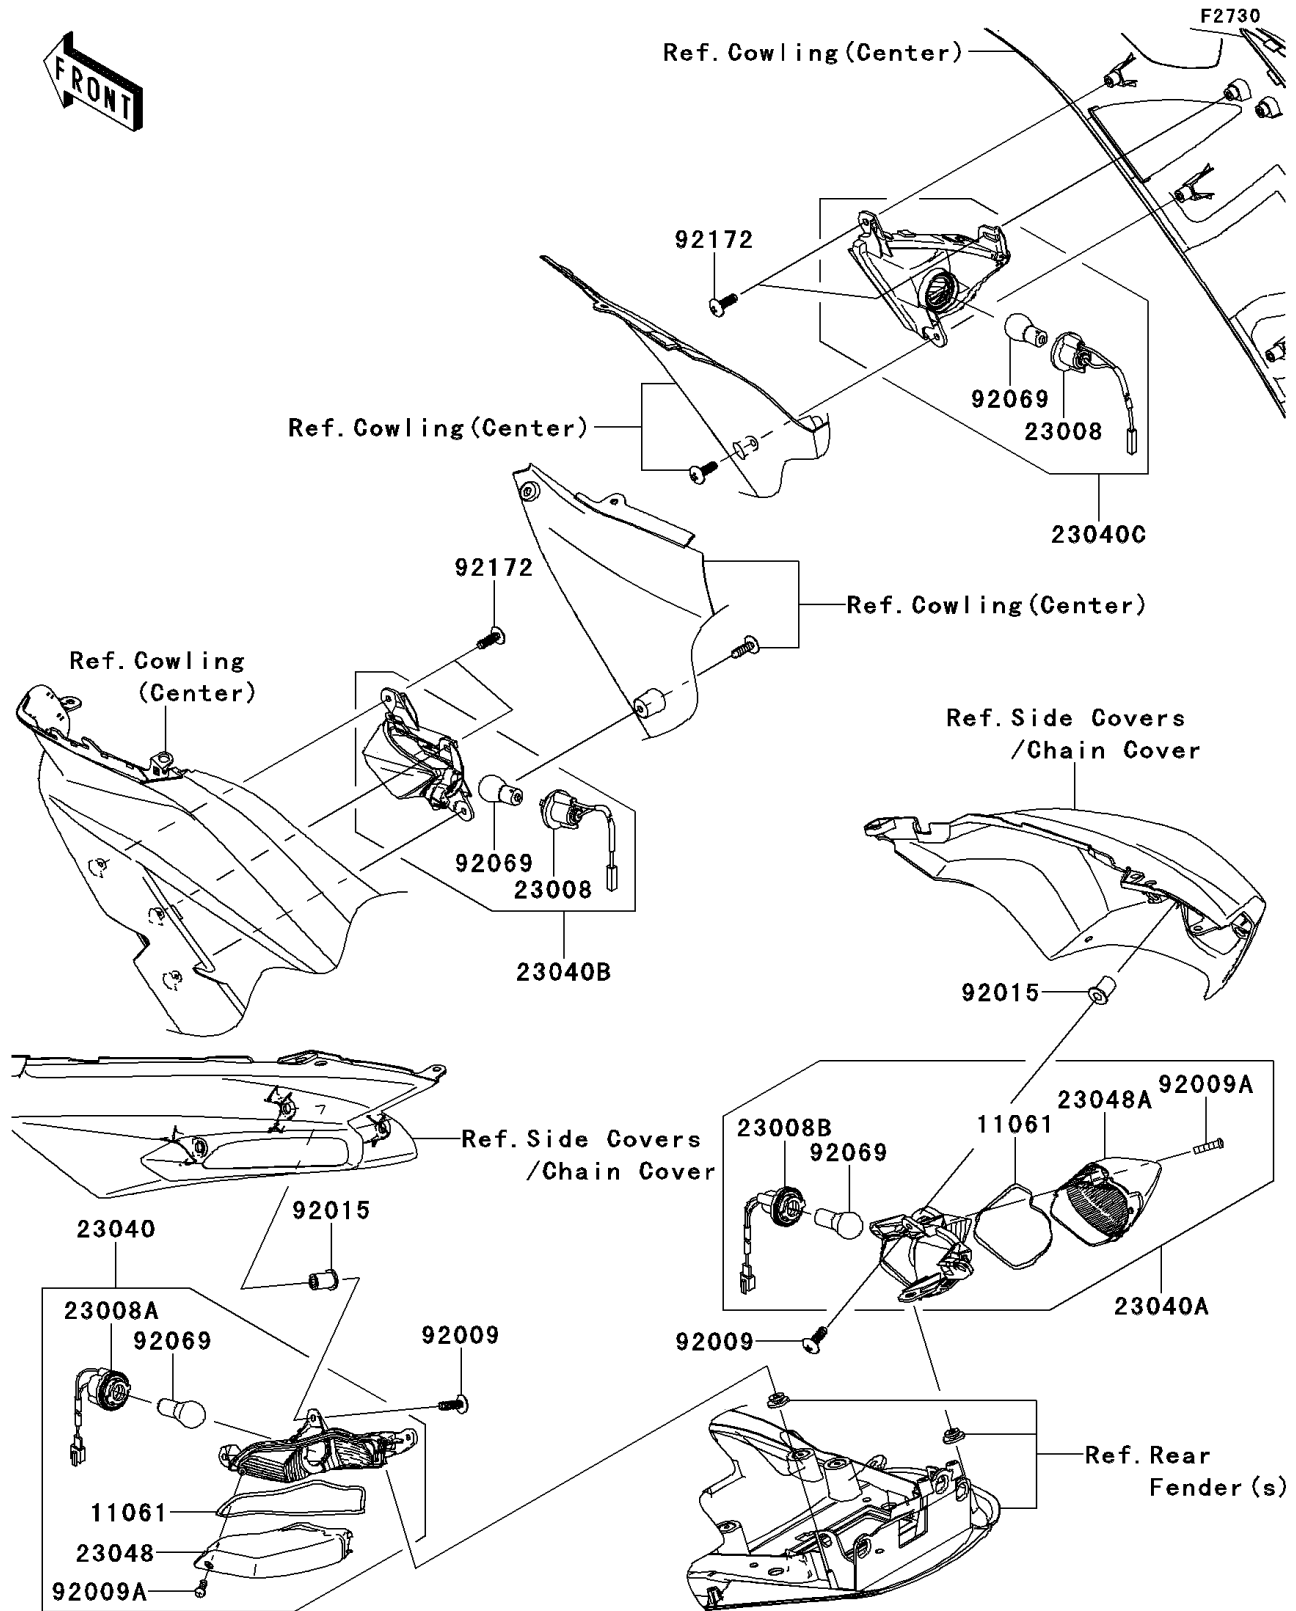

2013 NINJA® ZX™ -14R PARTS DIAGRAM

Turn Signals

2013 NINJA® ZX™ -14R PARTS LIST

Turn Signals

ITEM NAME	PART NUMBER	QUANTITY
-----------	-------------	----------