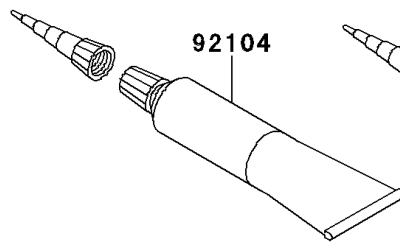

2013 NINJA® ZX™ -14R PARTS DIAGRAM

Owner's Tools

F2810

56007

2013 NINJA® ZX™ -14R PARTS LIST

Owner's Tools

ITEM NAME	PART NUMBER	QUANTITY
TOOL-KIT (Ref # 56007)	56007-0117	1
BAG,TOOL (Ref # 56008)	56008-006	1
GASKET-LIQUID,TB1211F,CLEAR (Ref # 92104)	92104-0004	1
GASKET-LIQUID,TB1216B,BLACK (Ref # 92104A)	92104-1064	1
GRIP-SCREW DRIVER (Ref # 92106)	92106-1001	1
TOOL-DRIVER,#2PHILLIPS&SLOT (Ref # 92107)	92107-1051	1
TOOL-WRENCH,OPEN END,12X14 (Ref # 92110)	92110-0019	1
TOOL-WRENCH,ALLEN,5MM (Ref # 92110A)	92110-1015	1
TOOL-WRENCH,BOX,8MM (Ref # 92110B)	92110-1139	1
TOOL-WRENCH,OPEN END,10X12 (Ref # 92110C)	92110-1152	1
TOOL-WRENCH,BOX END,32MM (Ref # 92110D)	92110-1161	1
TOOL-WRENCH,ALLEN,4MM (Ref # 92110E)	92110-3703	1
TOOL-BAR,BOX END WRENCH (Ref # 92111)	92111-1051	1
TOOL-PLIERS (Ref # 92112)	92112-003	1