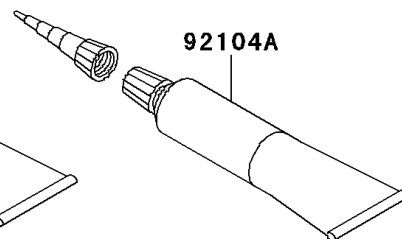

2013 NINJA® ZX™ -14R PARTS DIAGRAM

Owner's Tools

F2810

56007

2013 NINJA® ZX™ -14R PARTS LIST

Owner's Tools

ITEM NAME	PART NUMBER	QUANTITY
TOOL-KIT (Ref # 56007)	56007-0117	1
BAG,TOOL (Ref # 56008)	56008-006	1
GASKET-LIQUID,TB1211F,CLEAR (Ref # 92104)	92104-0004	1
GASKET-LIQUID,TB1216B,BLACK (Ref # 92104A)	92104-1064	1
GRIP-SCREW DRIVER (Ref # 92106)	92106-1001	1
TOOL-DRIVER,#2PHILLIPS&SLOT (Ref # 92107)	92107-1051	1
TOOL-WRENCH,OPEN END,12X14 (Ref # 92110)	92110-0019	1
TOOL-WRENCH,ALLEN,5MM (Ref # 92110A)	92110-1015	1
TOOL-WRENCH,BOX,8MM (Ref # 92110B)	92110-1139	1
TOOL-WRENCH,OPEN END,10X12 (Ref # 92110C)	92110-1152	1
TOOL-WRENCH,BOX END,32MM (Ref # 92110D)	92110-1161	1
TOOL-WRENCH,ALLEN,4MM (Ref # 92110E)	92110-3703	1
TOOL-BAR,BOX END WRENCH (Ref # 92111)	92111-1051	1
TOOL-PLIERS (Ref # 92112)	92112-003	1