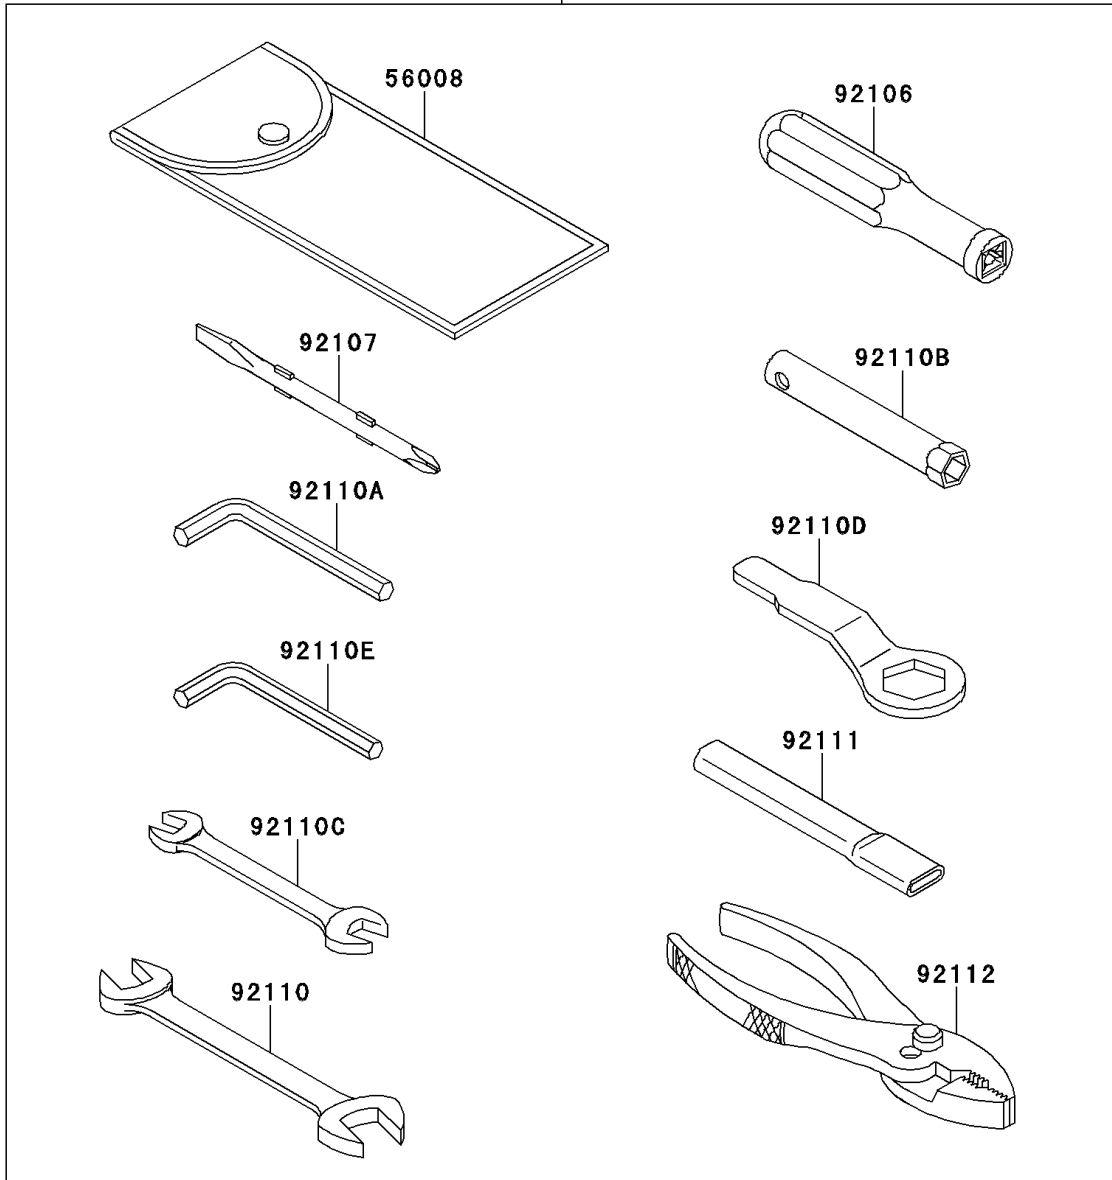

2013 NINJA® ZX™ -14R PARTS DIAGRAM

Owner's Tools

F2810

56007

2013 NINJA® ZX™ -14R PARTS LIST

Owner's Tools

ITEM NAME	PART NUMBER	QUANTITY
TOOL-KIT (Ref # 56007)	56007-0117	1
BAG,TOOL (Ref # 56008)	56008-006	1
GASKET-LIQUID,TB1211F,CLEAR (Ref # 92104)	92104-0004	1
GASKET-LIQUID,TB1216B,BLACK (Ref # 92104A)	92104-1064	1
GRIP-SCREW DRIVER (Ref # 92106)	92106-1001	1
TOOL-DRIVER,#2PHILLIPS&SLOT (Ref # 92107)	92107-1051	1
TOOL-WRENCH,OPEN END,12X14 (Ref # 92110)	92110-0019	1
TOOL-WRENCH,ALLEN,5MM (Ref # 92110A)	92110-1015	1
TOOL-WRENCH,BOX,8MM (Ref # 92110B)	92110-1139	1
TOOL-WRENCH,OPEN END,10X12 (Ref # 92110C)	92110-1152	1
TOOL-WRENCH,BOX END,32MM (Ref # 92110D)	92110-1161	1
TOOL-WRENCH,ALLEN,4MM (Ref # 92110E)	92110-3703	1
TOOL-BAR,BOX END WRENCH (Ref # 92111)	92111-1051	1
TOOL-PLIERS (Ref # 92112)	92112-003	1