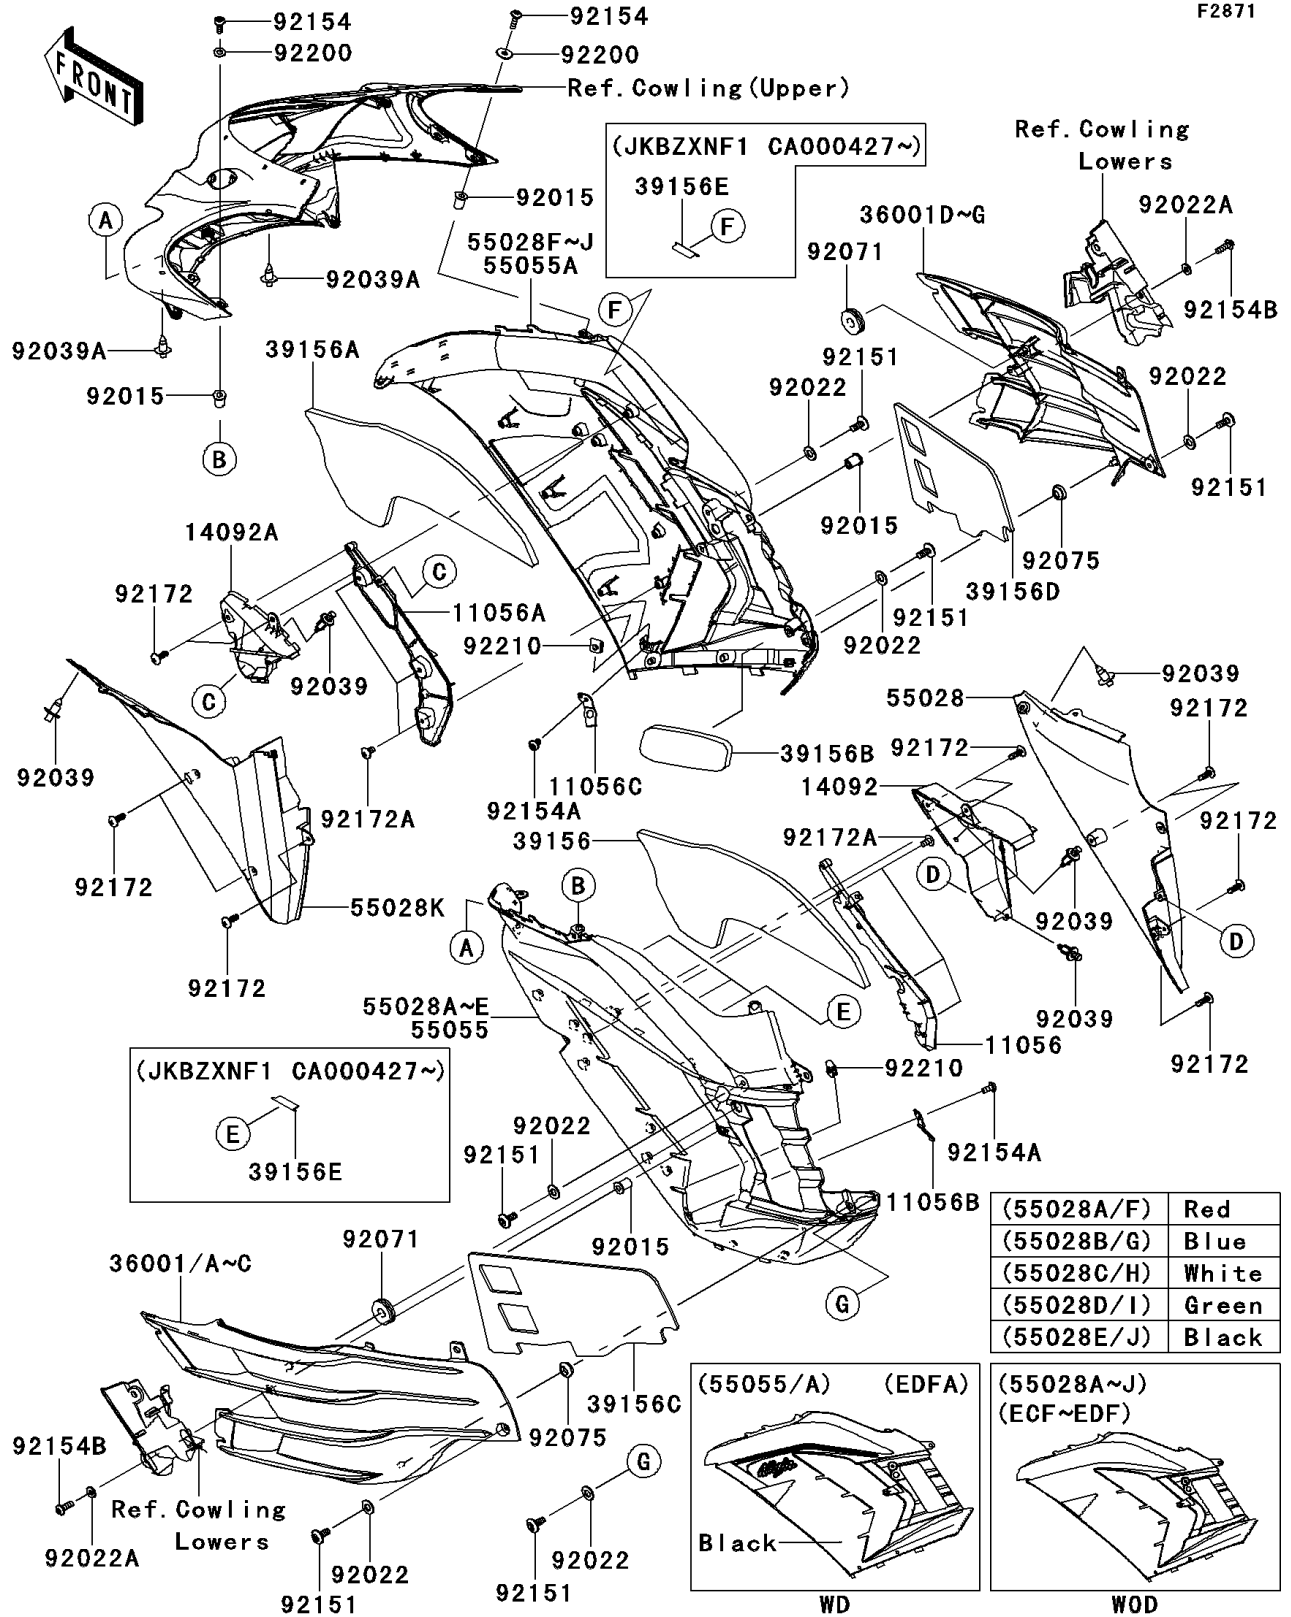

2013 NINJA® ZX™ -14R PARTS DIAGRAM

Cowling(Center)

F2871

2013 NINJA® ZX™ -14R PARTS LIST

Cowling(Center)

ITEM NAME	PART NUMBER	QUANTITY
BRACKET,SIDE COWLING,LH (Ref # 11056)	11056-1343	1
BRACKET,SIDE COWLING,RH (Ref # 11056A)	11056-1344	1
BRACKET,LWR COWLING,LH (Ref # 11056B)	11056-1366	1
BRACKET,LWR COWLING,RH (Ref # 11056C)	11056-1367	1
COVER,SIDE COWLING,LH (Ref # 14092)	14092-0861	1
COVER,SIDE COWLING,RH (Ref # 14092A)	14092-0986	1
COVER-SIDE,LH,F.S.BLACK (Ref # 36001)	36001-0568-18T	1
COVER-SIDE,RH,F.S.BLACK (Ref # 36001D)	36001-0569-18T	1
PAD,SIDE COWLING,LH (Ref # 39156)	39156-0783	1
PAD,SIDE COWLING,RH (Ref # 39156A)	39156-0784	1
PAD,SIDE COWLING,RH,LWR (Ref # 39156B)	39156-0785	1
PAD,SIDE COVER,LH (Ref # 39156C)	39156-0877	1
PAD,SIDE COVER,RH (Ref # 39156D)	39156-0878	1
PAD (Ref # 39156E)	39156-0911	6
COWLING,FR,LH (Ref # 55028)	55028-0383	1
COWLING,SIDE,LH,P.RED (Ref # 55028A)	55028-0439-234	1
COWLING,SIDE,RH,P.RED (Ref # 55028F)	55028-0440-234	1
COWLING,FR,RH (Ref # 55028K)	55028-0457	1
NUT,WELL,5MM (Ref # 92015)	92015-1757	4
WASHER,6.5X16X1 (Ref # 92022)	92022-1143	6
WASHER,NYLON,5.3X11.5X1.5 (Ref # 92022A)	92022-1521	2
RIVET (Ref # 92039)	92039-0051	5
RIVET (Ref # 92039A)	92039-0060	2
GROMMET (Ref # 92071)	92071-056	2
DAMPER (Ref # 92075)	92075-1011	2
BOLT,SOCKET,6X14 (Ref # 92151)	92151-1654	6
BOLT,SOCKET,5X16 (Ref # 92154)	92154-0209	2
BOLT,SOCKET,5X10 (Ref # 92154A)	92154-0211	2
BOLT,SOCKET,5X20 (Ref # 92154B)	92154-0829	2

2013 NINJA® ZX™ -14R PARTS LIST

Cowling(Center)

ITEM NAME	PART NUMBER	QUANTITY
SCREW,TAPPING,5X16 (Ref # 92172)	92172-0238	11
SCREW,TAPPING,5X10 (Ref # 92172A)	92172-0262	6
WASHER,NYLON,5.3X11.5X0.5 (Ref # 92200)	92200-0006	2
NUT (Ref # 92210)	92210-0571	2
COWLING,SIDE,LH,P.S.WHITE (Ref # 55028C)	55028-0439-25Y	1
COWLING,SIDE,RH,P.S.WHITE (Ref # 55028H)	55028-0440-25Y	1