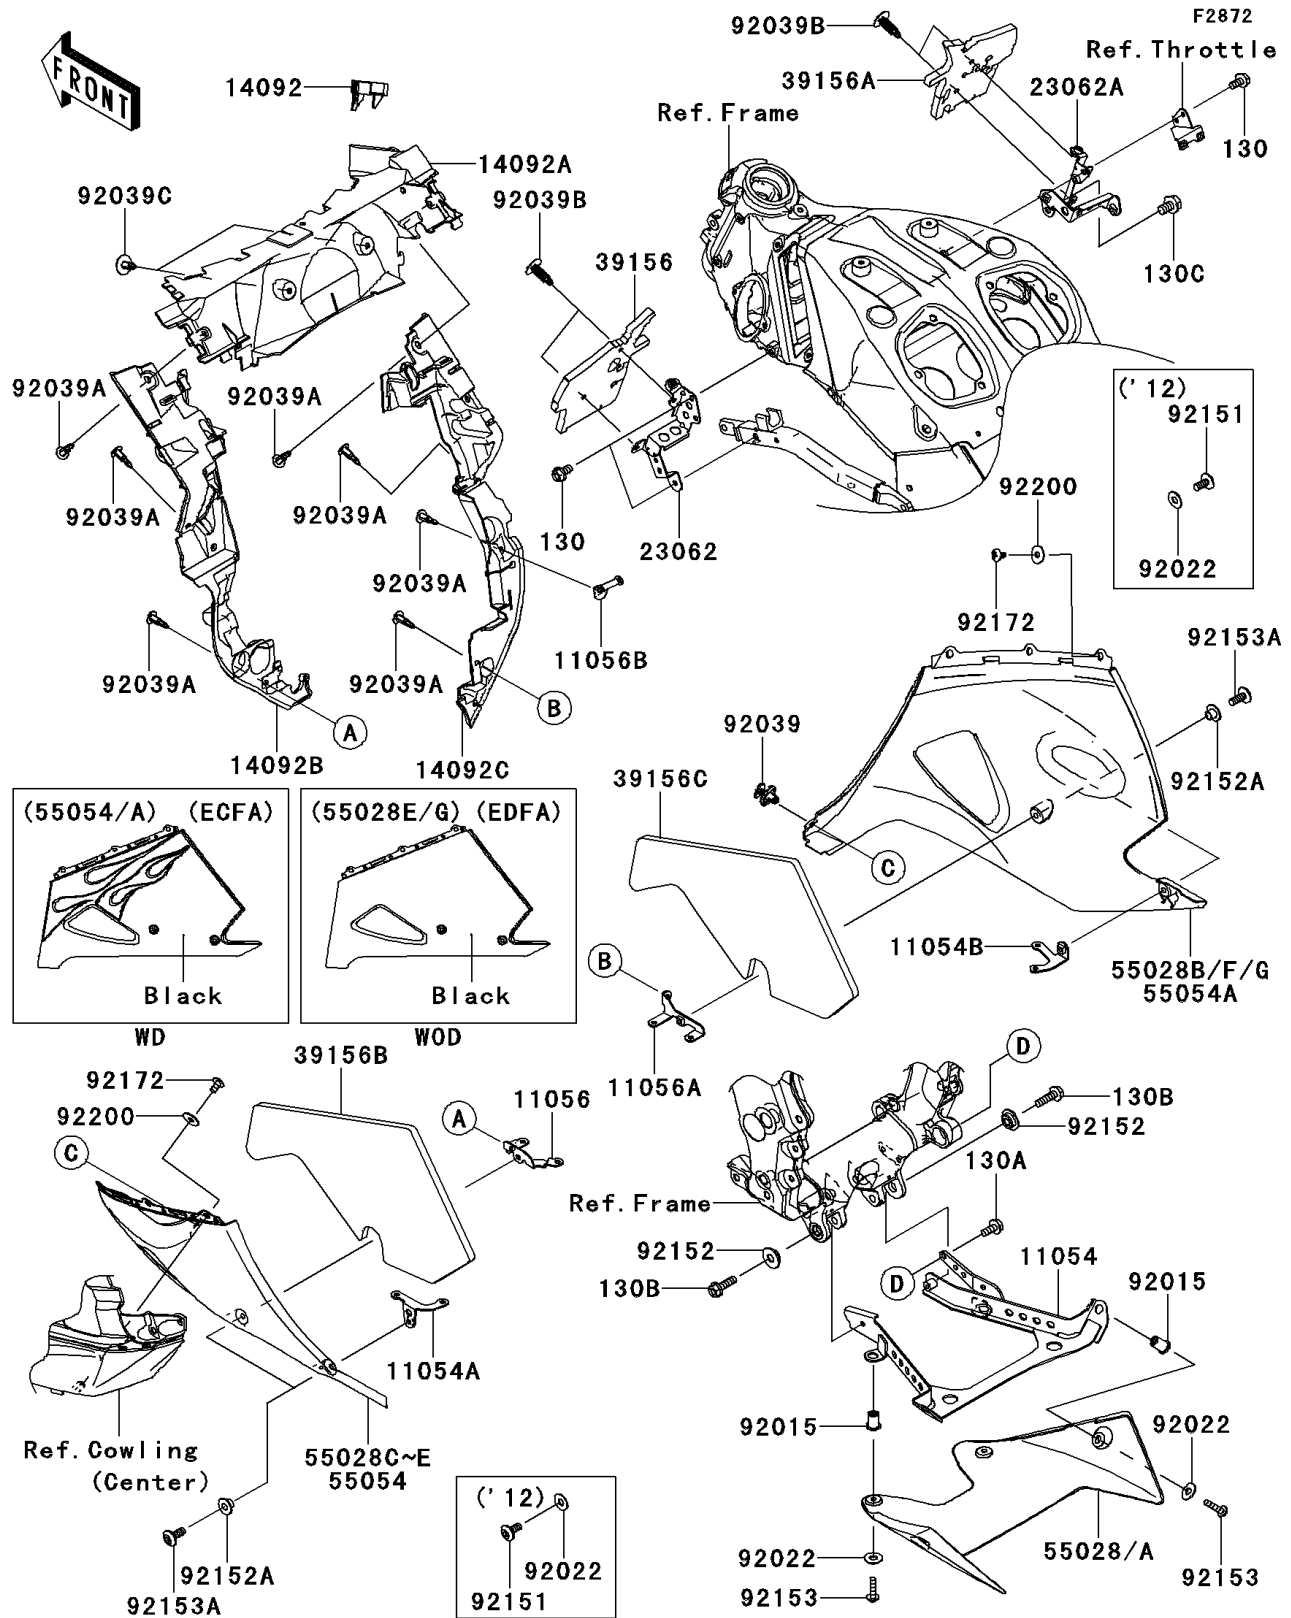

2013 NINJA® ZX™ -14R PARTS DIAGRAM

Cowling Lower

2013 NINJA® ZX™ -14R PARTS LIST

Cowling Lowers

ITEM NAME	PART NUMBER	QUANTITY
-----------	-------------	----------