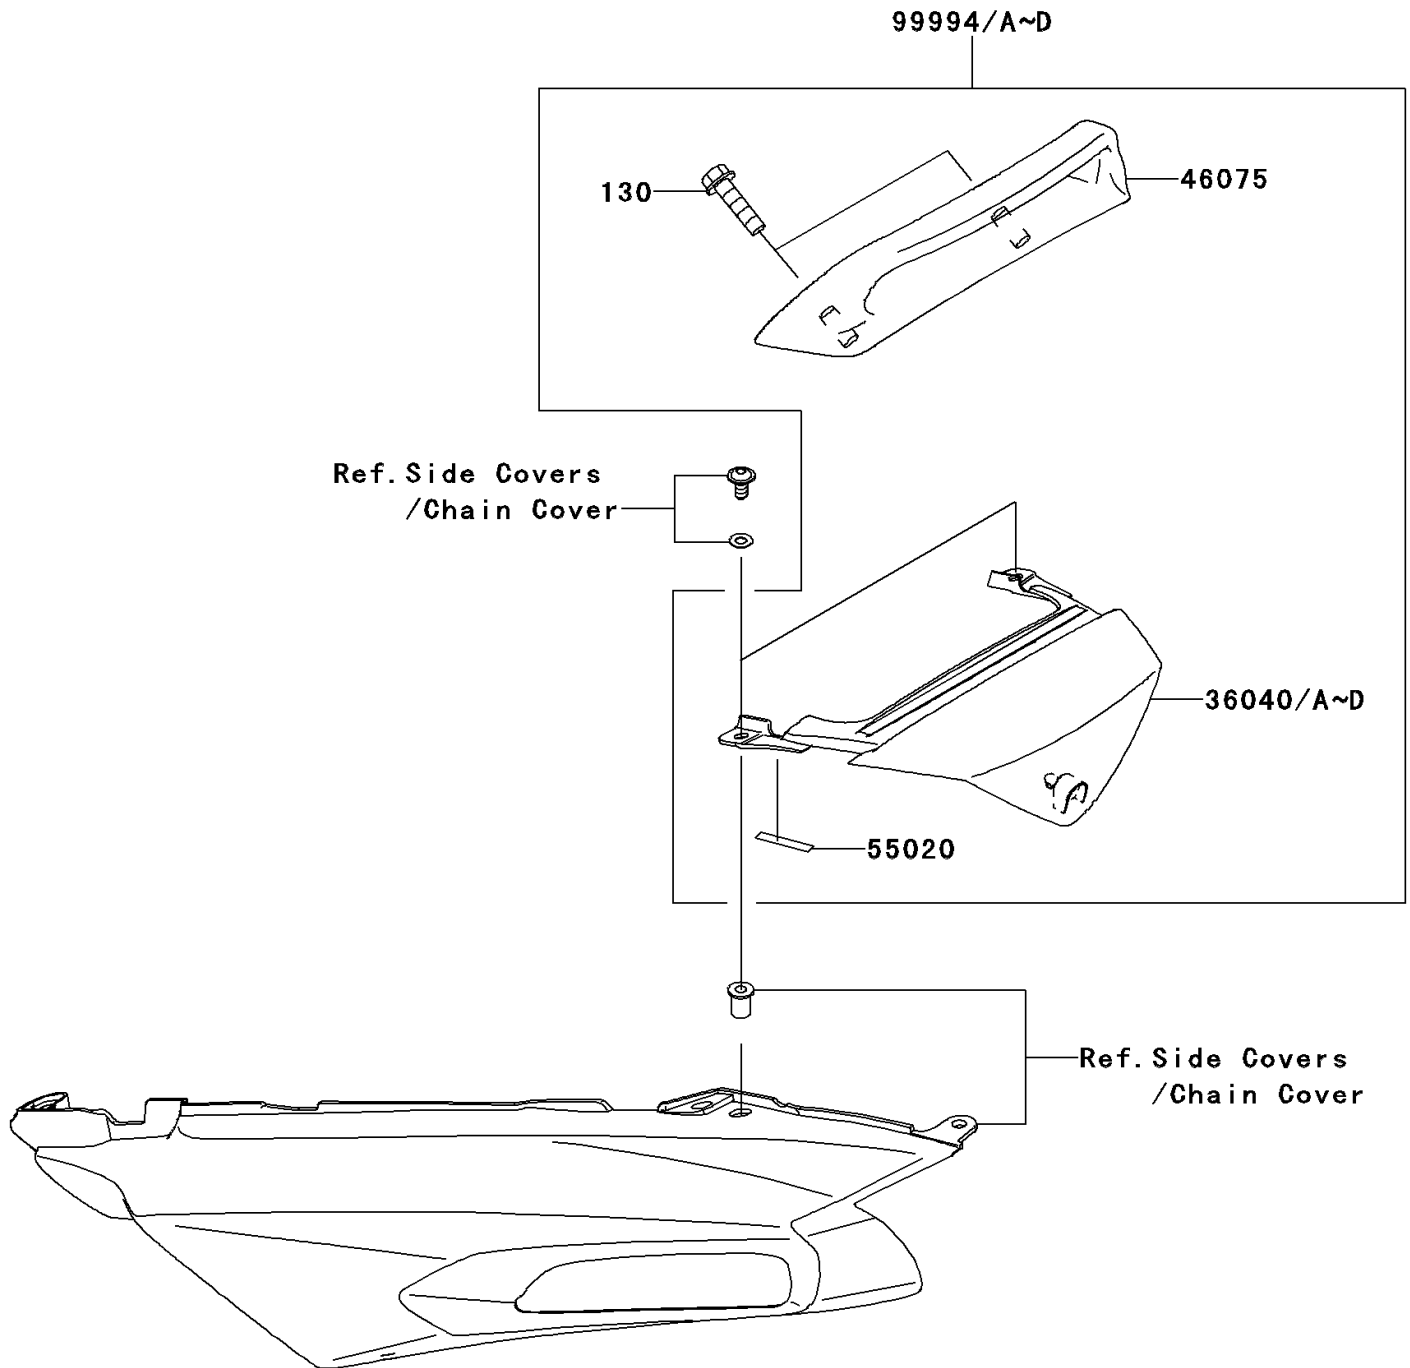

# 2012 NINJA<sup>®</sup> ZX<sup>™</sup>-14R PARTS DIAGRAM

Accessory(Tail Grip)

F2910

## 2012 NINJA® ZX™ -14R PARTS LIST

Accessory(Tail Grip)

ITEM NAME	PART NUMBER	QUANTITY
BOLT-FLANGED,8X35 (Ref # 130)	130BA0835	2
COVER-TAIL,CNT,C.S.BLUE (Ref # 36040A)	36040-0059-25V	1
COVER-TAIL,CNT,M.S.BLACK (Ref # 36040D)	36040-0059-660	1
GRIP,TAIL,F.BLACK (Ref # 46075)	46075-1104-21	1
GUARD,TAIL COVER (Ref # 55020)	55020-0277	2
KIT,TAIL GRIP,C.S.BLUE (Ref # 99994A)	99994-0341-25V	1
KIT,TAIL GRIP,M.S.BLACK (Ref # 99994D)	99994-0341-660	1