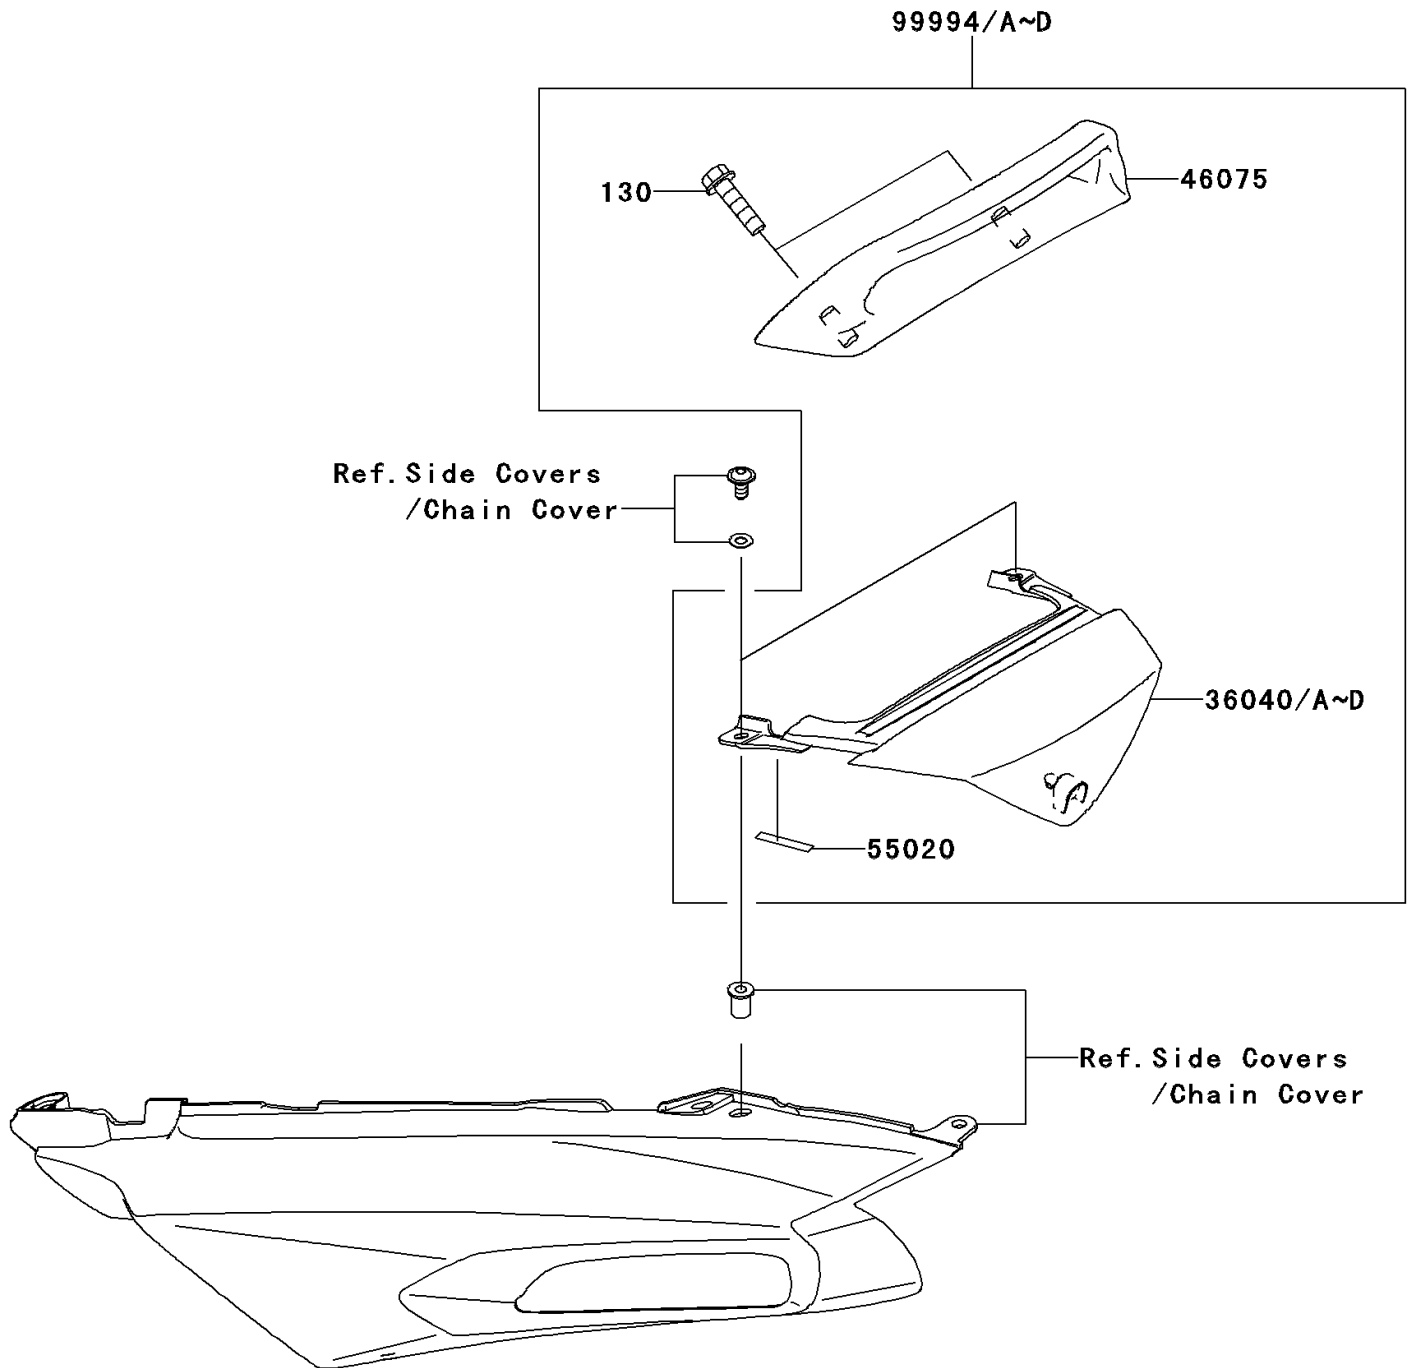

2013 NINJA® ZX™ -14R PARTS DIAGRAM

Accessory(Tail Grip)

F2910

2013 NINJA® ZX™ -14R PARTS LIST

Accessory(Tail Grip)

ITEM NAME	PART NUMBER	QUANTITY
BOLT-FLANGED,8X35 (Ref # 130)	130BA0835	2
COVER-TAIL,CNT,P.RED (Ref # 36040)	36040-0059-234	1
GRIP,TAIL,F.BLACK (Ref # 46075)	46075-1104-21	1
GUARD,TAIL COVER (Ref # 55020)	55020-0277	2
KIT,TAIL GRIP,P.RED (Ref # 99994)	99994-0341-234	1
COVER-TAIL,CNT,P.S.WHITE (Ref # 36040B)	36040-0059-25Y	1
KIT,TAIL GRIP,P.S.WHITE (Ref # 99994B)	99994-0341-25Y	1