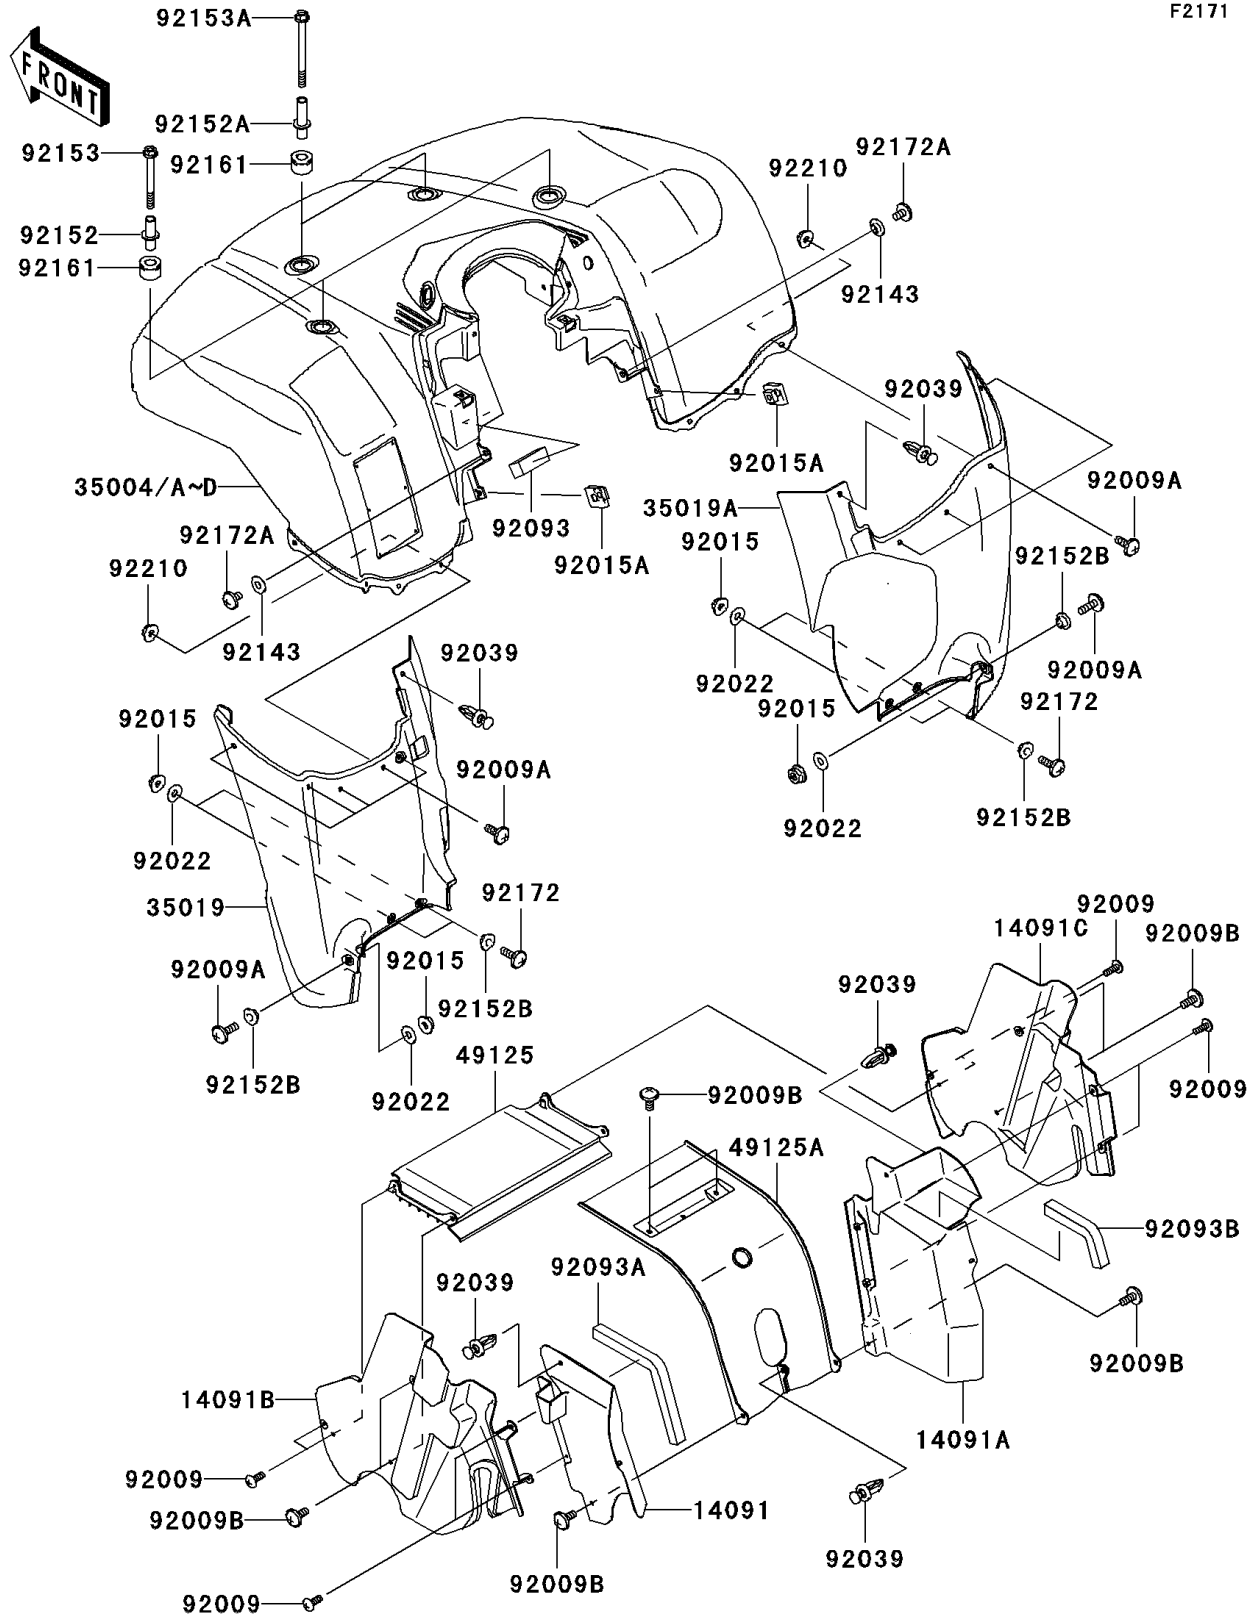

# 2008 Brute Force® 650 4x4 PARTS DIAGRAM

Front Fender(s)

F2171

## 2008 Brute Force® 650 4x4 PARTS LIST

### Front Fender(s)

ITEM NAME	PART NUMBER	QUANTITY
COVER,SIDE,RR,LH (Ref # 14091)	14091-1282	1
COVER,SIDE,RR,RH (Ref # 14091A)	14091-1283	1
COVER,SIDE,FR,LH (Ref # 14091B)	14091-1428	1
COVER,SIDE,FR,RH (Ref # 14091C)	14091-1429	1
FENDER-FRONT,W.GREEN (Ref # 35004A)	35004-0040-286	1
FENDER-FRONT,L.GREEN (Ref # 35004B)	35004-0040-290	1
FENDER-FRONT,S.RED (Ref # 35004C)	35004-0040-6B	1
FENDER-FRONT,BLACK (Ref # 35004D)	35004-0040-839	1
FLAP,FR,LH,F.BLACK (Ref # 35019)	35019-0038-6Z	1
FLAP,FR,RH,F.BLACK (Ref # 35019A)	35019-0039-6Z	1
SHROUD,FR,LWR (Ref # 49125)	49125-0006	1
SHROUD,FR,UPP (Ref # 49125A)	49125-1081	1
SCREW,TAPPING,5X14 (Ref # 92009)	92009-1197	8
SCREW,6X16 (Ref # 92009A)	92009-1621	11
SCREW,6X14 (Ref # 92009B)	92009-1662	8
NUT,FLANGED,6MM (Ref # 92015)	92015-1367	6
NUT,CLAMP,6MM (Ref # 92015A)	92015-1678	2
WASHER,6.5X16X1.0 (Ref # 92022)	92022-1093	6
RIVET (Ref # 92039)	92039-1229	5
SEAL,FR FENDER (Ref # 92093)	92093-0038	1
SEAL,INNER COVER,LH (Ref # 92093A)	92093-0039	1
SEAL,INNER COVER,RH (Ref # 92093B)	92093-0040	1
COLLAR (Ref # 92143)	92143-1087	2
COLLAR,L=60.7 (Ref # 92152)	92152-0026	2
COLLAR,L=76.8 (Ref # 92152A)	92152-0222	2
COLLAR (Ref # 92152B)	92152-0224	6
BOLT,FLANGED,8X75 (Ref # 92153)	92153-0982	2
BOLT,FLANGED,8X95 (Ref # 92153A)	92153-0983	2
DAMPER,L=25.5 (Ref # 92161)	92161-1166	4

## 2008 Brute Force® 650 4x4 PARTS LIST

Front Fender(s)

ITEM NAME	PART NUMBER	QUANTITY
SCREW,6X18 (Ref # 92172)	92172-0002	4
SCREW,6X10 (Ref # 92172A)	92172-0005	2
NUT,6MM (Ref # 92210)	92210-1368	9