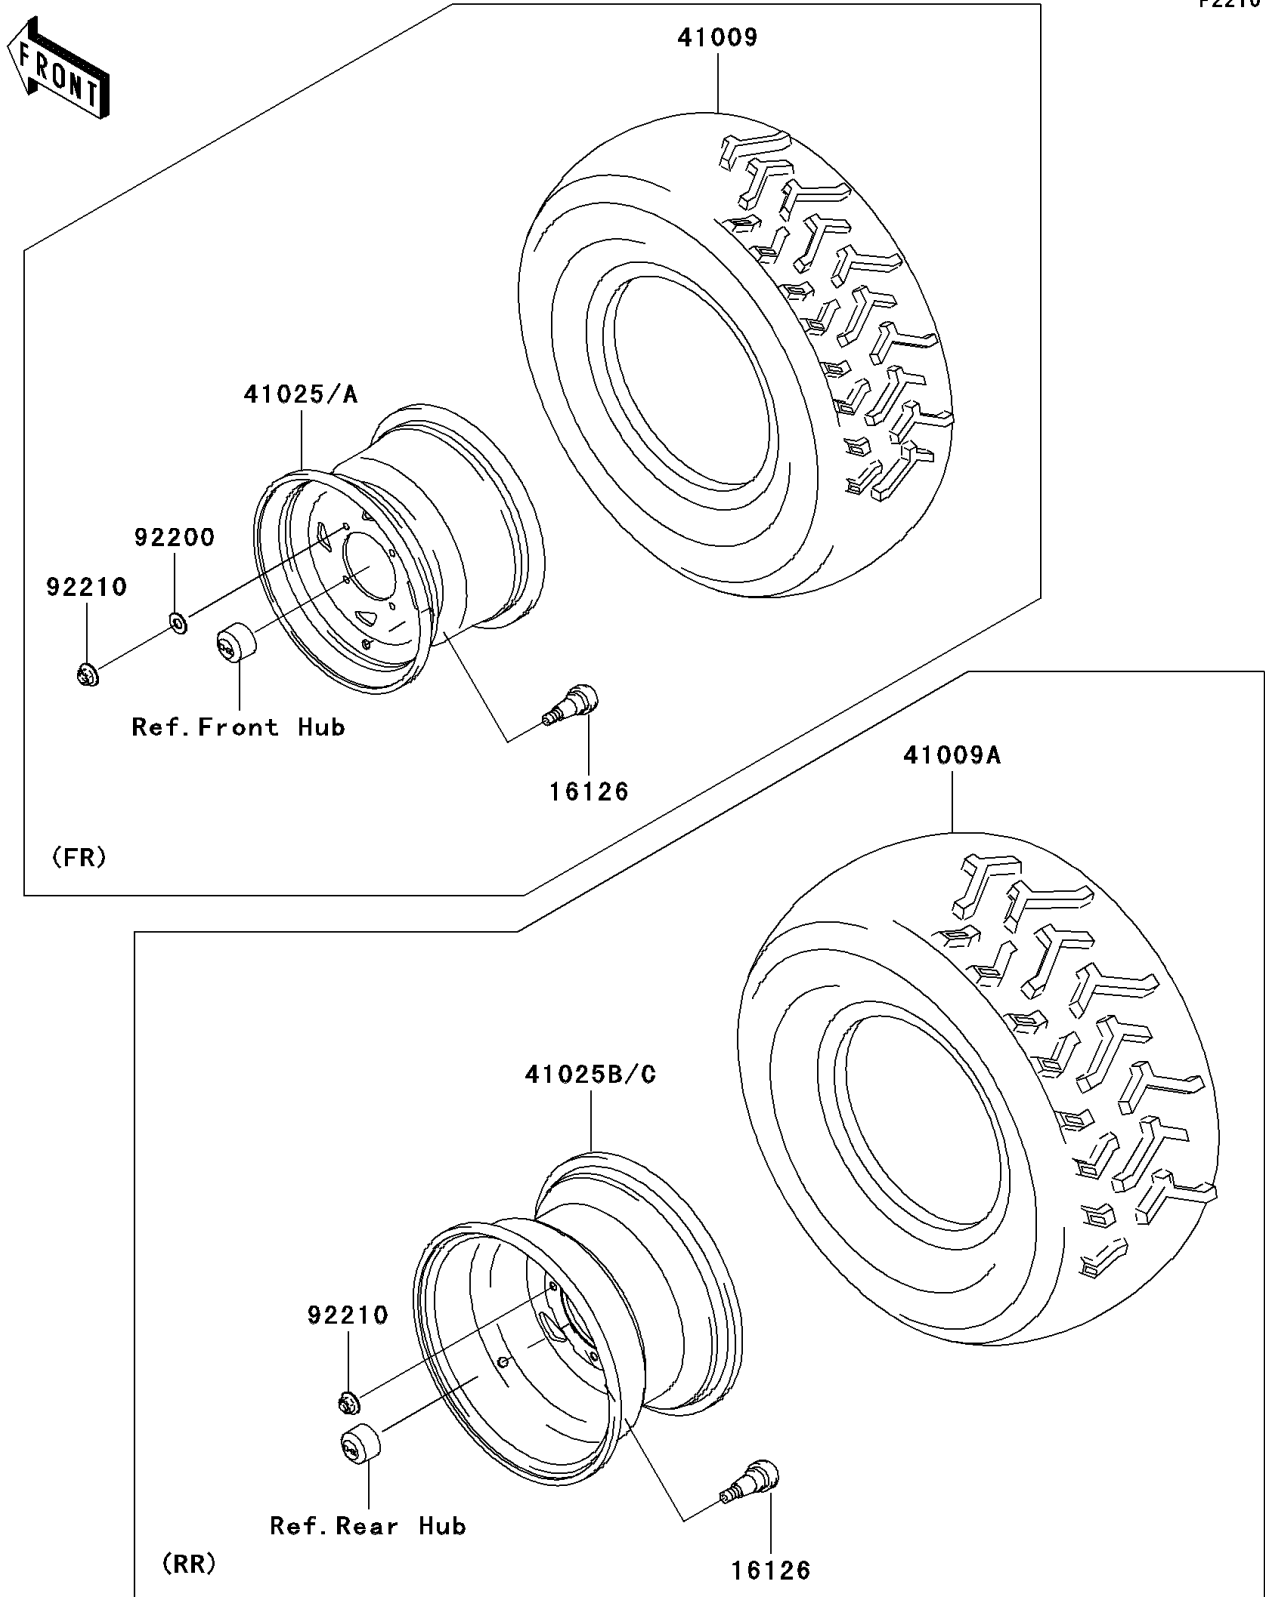

2008 Brute Force® 650 4x4 PARTS DIAGRAM

Wheels/Tires

F2210

2008 Brute Force® 650 4x4 PARTS LIST

Wheels/Tires

ITEM NAME	PART NUMBER	QUANTITY
VALVE (Ref # 16126)	16126-4001	4
TIRE,FR,AT25X8-12,KT121A(D) (Ref # 41009)	41009-0149	2
TIRE,RR,AT25X10-12,KT127A(D) (Ref # 41009A)	41009-0150	2
RIM,FR,12X6.0,F.S.BLACK (Ref # 41025A)	41025-1375-397	2
RIM,RR,12X7.5AT,F.S.BLACK (Ref # 41025C)	41025-1426-397	2
WASHER,10.5X25X1.6 (Ref # 92200)	92200-1595	8
NUT,FLANGED,10MM (Ref # 92210)	92210-1325	16