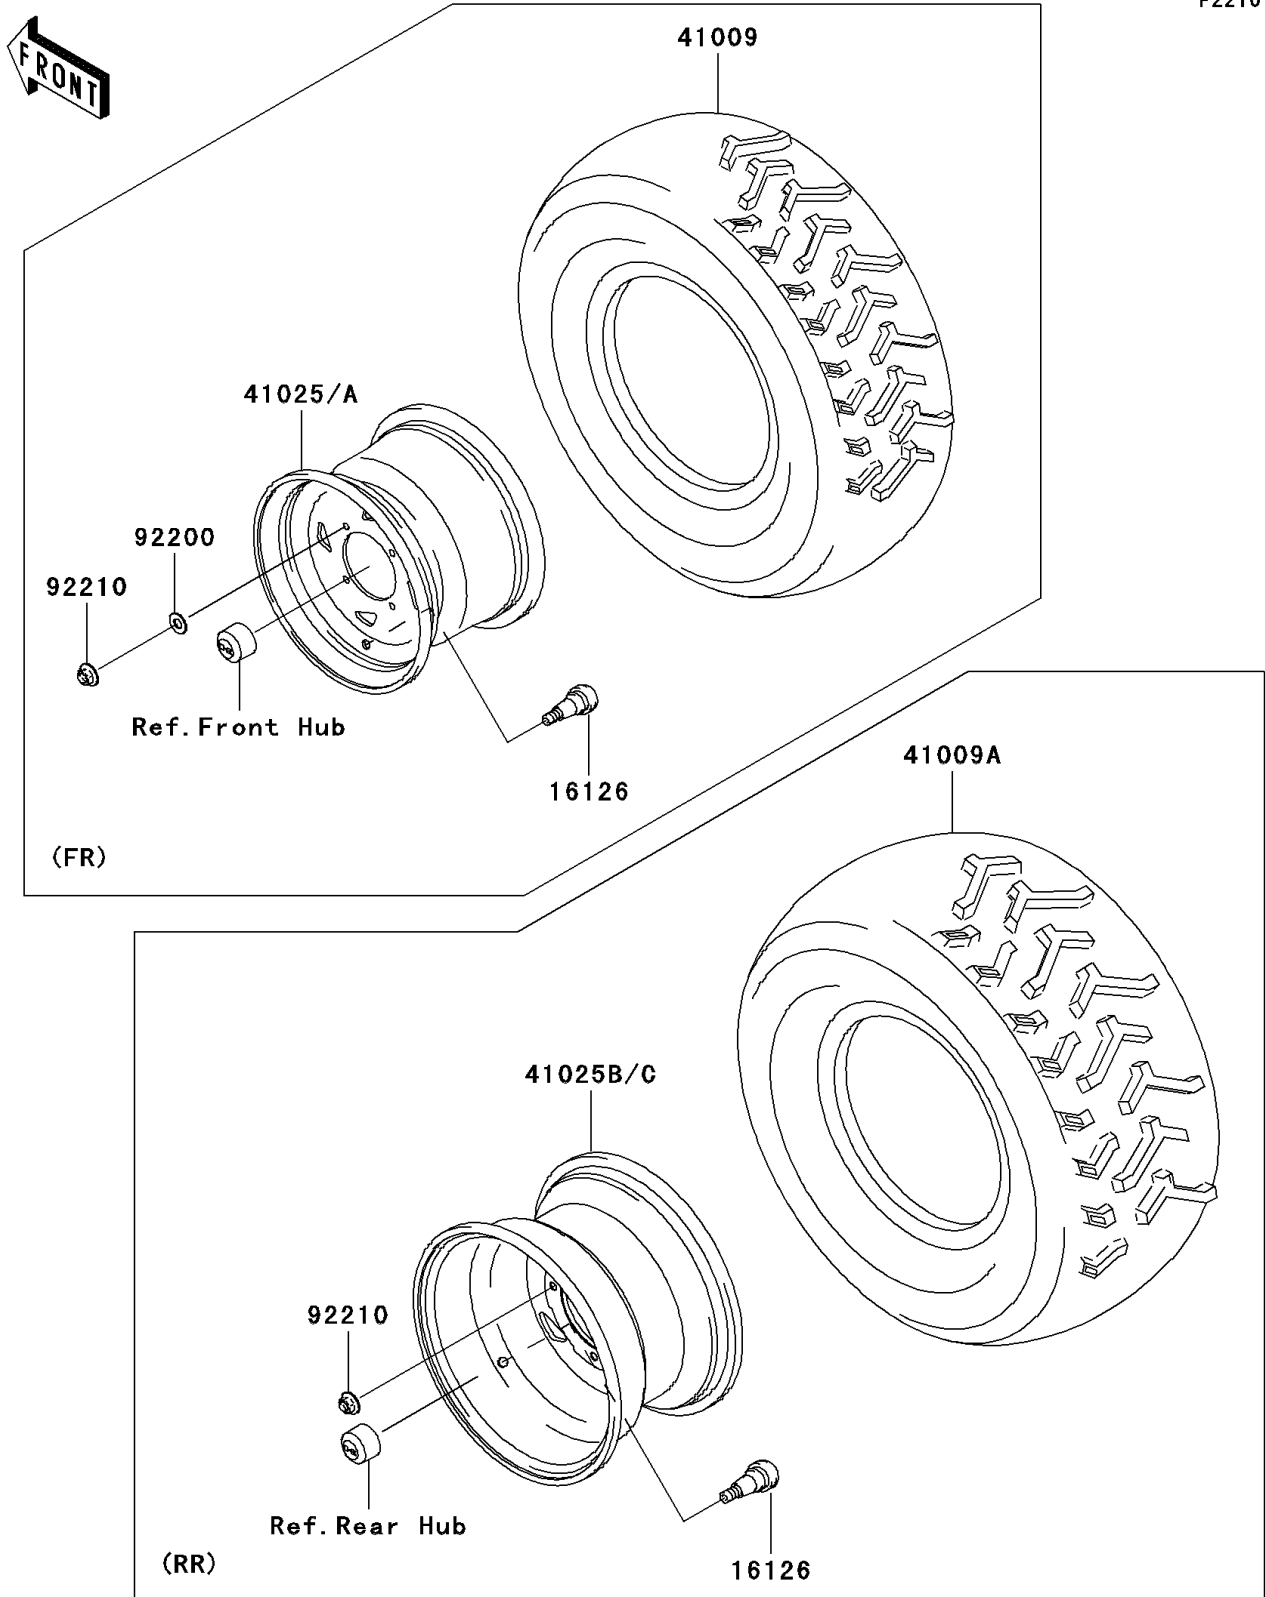

2009 Brute Force® 650 4x4 PARTS DIAGRAM

Wheels/Tires

F2210

2009 Brute Force® 650 4x4 PARTS LIST

Wheels/Tires

ITEM NAME	PART NUMBER	QUANTITY
VALVE (Ref # 16126)	16126-4001	4
TIRE,FR,AT25X8-12,KT121A(D) (Ref # 41009)	41009-0149	2
TIRE,RR,AT25X10-12,KT127A(D) (Ref # 41009A)	41009-0150	2
RIM,FR,12X6.0,F.S.BLACK (Ref # 41025A)	41025-1375-397	2
RIM,RR,12X7.5AT,F.S.BLACK (Ref # 41025C)	41025-1426-397	2
WASHER,10.5X25X1.6 (Ref # 92200)	92200-1595	8
NUT,FLANGED,10MM (Ref # 92210)	92210-1325	16