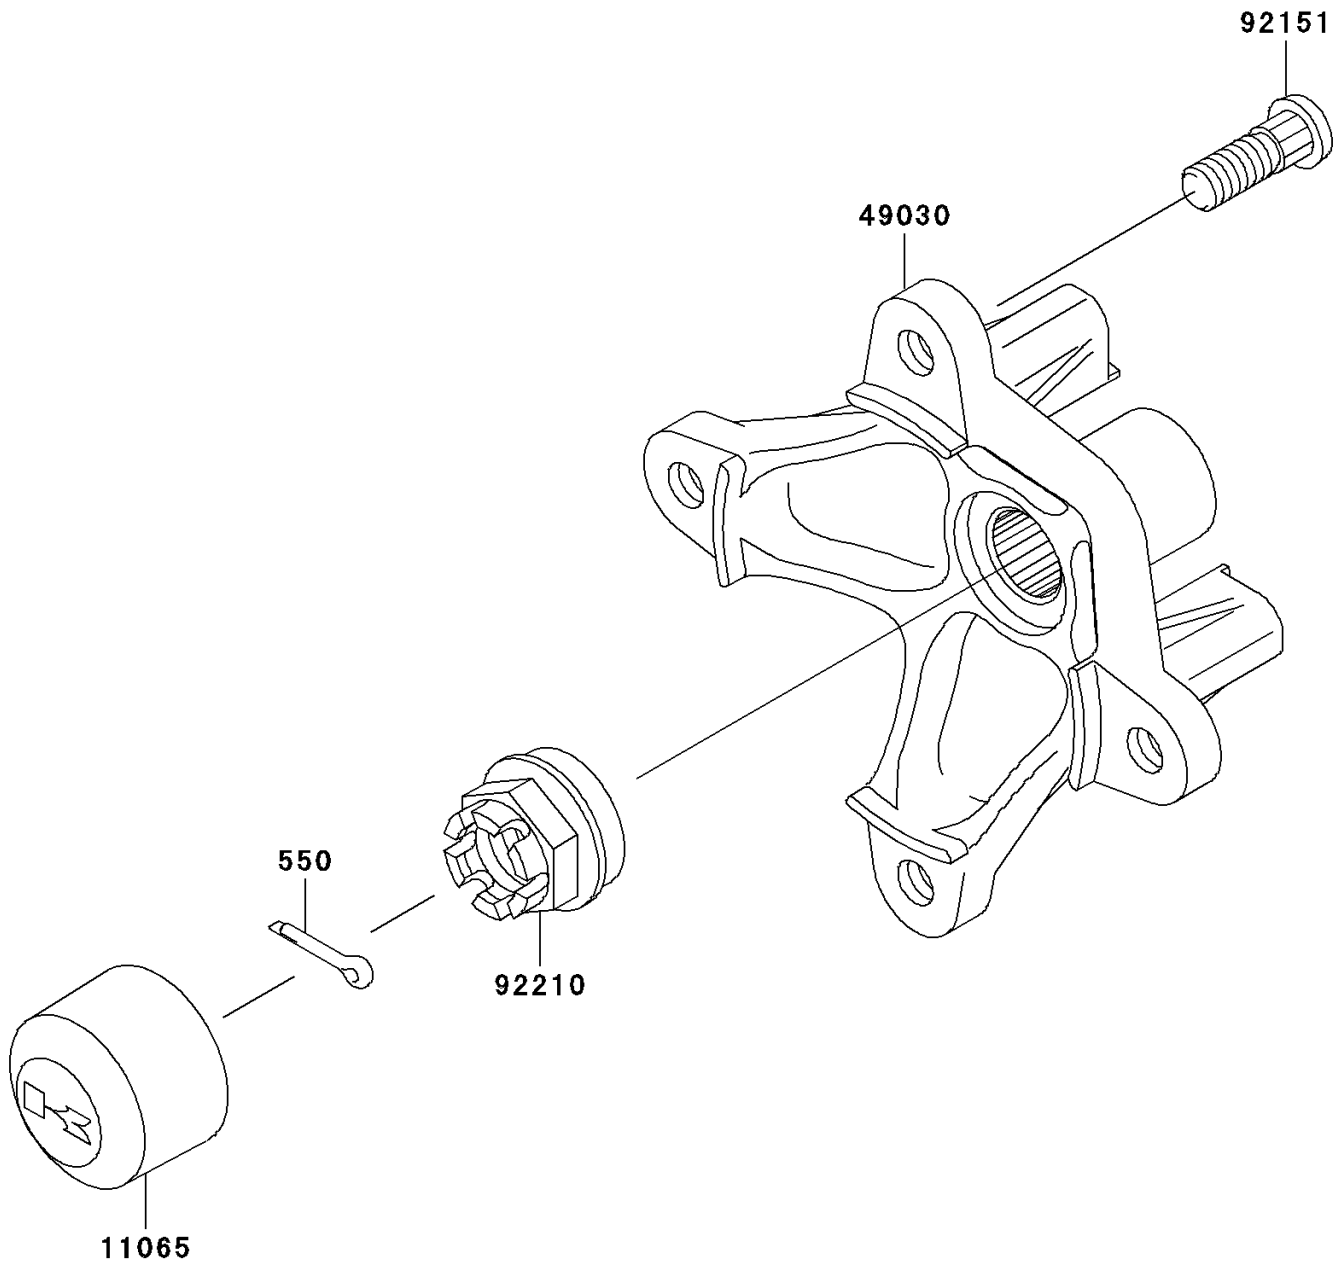

2006 Brute Force 650 4x4 PARTS DIAGRAM

Front Hub

F2230

2006 Brute Force 650 4x4 PARTS LIST

Front Hub

ITEM NAME	PART NUMBER	QUANTITY
PIN-COTTER,4.0X25 (Ref # 550)	550AA4025	2
CAP,WHEEL (Ref # 11065)	11065-1153	2
HUB,FR (Ref # 49030)	49030-1135	2
BOLT,10X29.5 (Ref # 92151)	92151-1392	8
NUT,CASTLE,18MM (Ref # 92210)	92210-1349	2