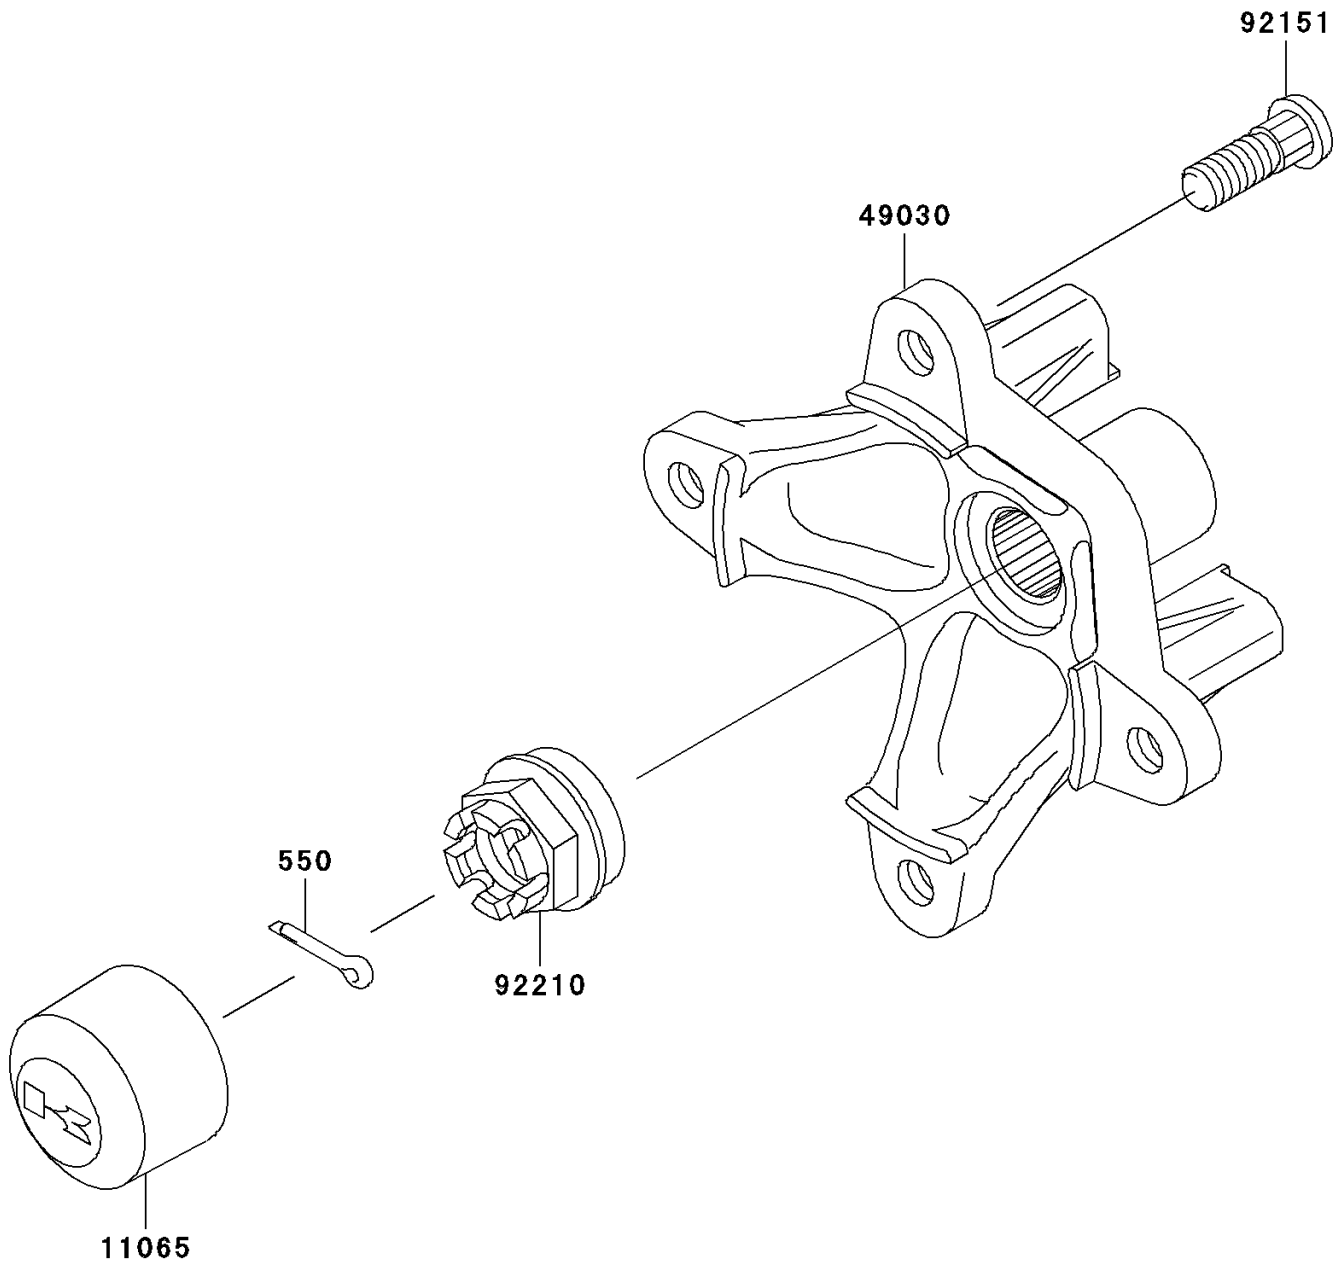

2008 Brute Force[®] 650 4x4 PARTS DIAGRAM

Front Hub

F2230

2008 Brute Force® 650 4x4 PARTS LIST

Front Hub

ITEM NAME	PART NUMBER	QUANTITY
PIN-COTTER,4.0X25 (Ref # 550)	550AA4025	2
CAP,WHEEL (Ref # 11065)	11065-1153	2
HUB,FR (Ref # 49030)	49030-1135	2
BOLT,10X29.5 (Ref # 92151)	92151-1392	8
NUT,CASTLE,18MM (Ref # 92210)	92210-1349	2