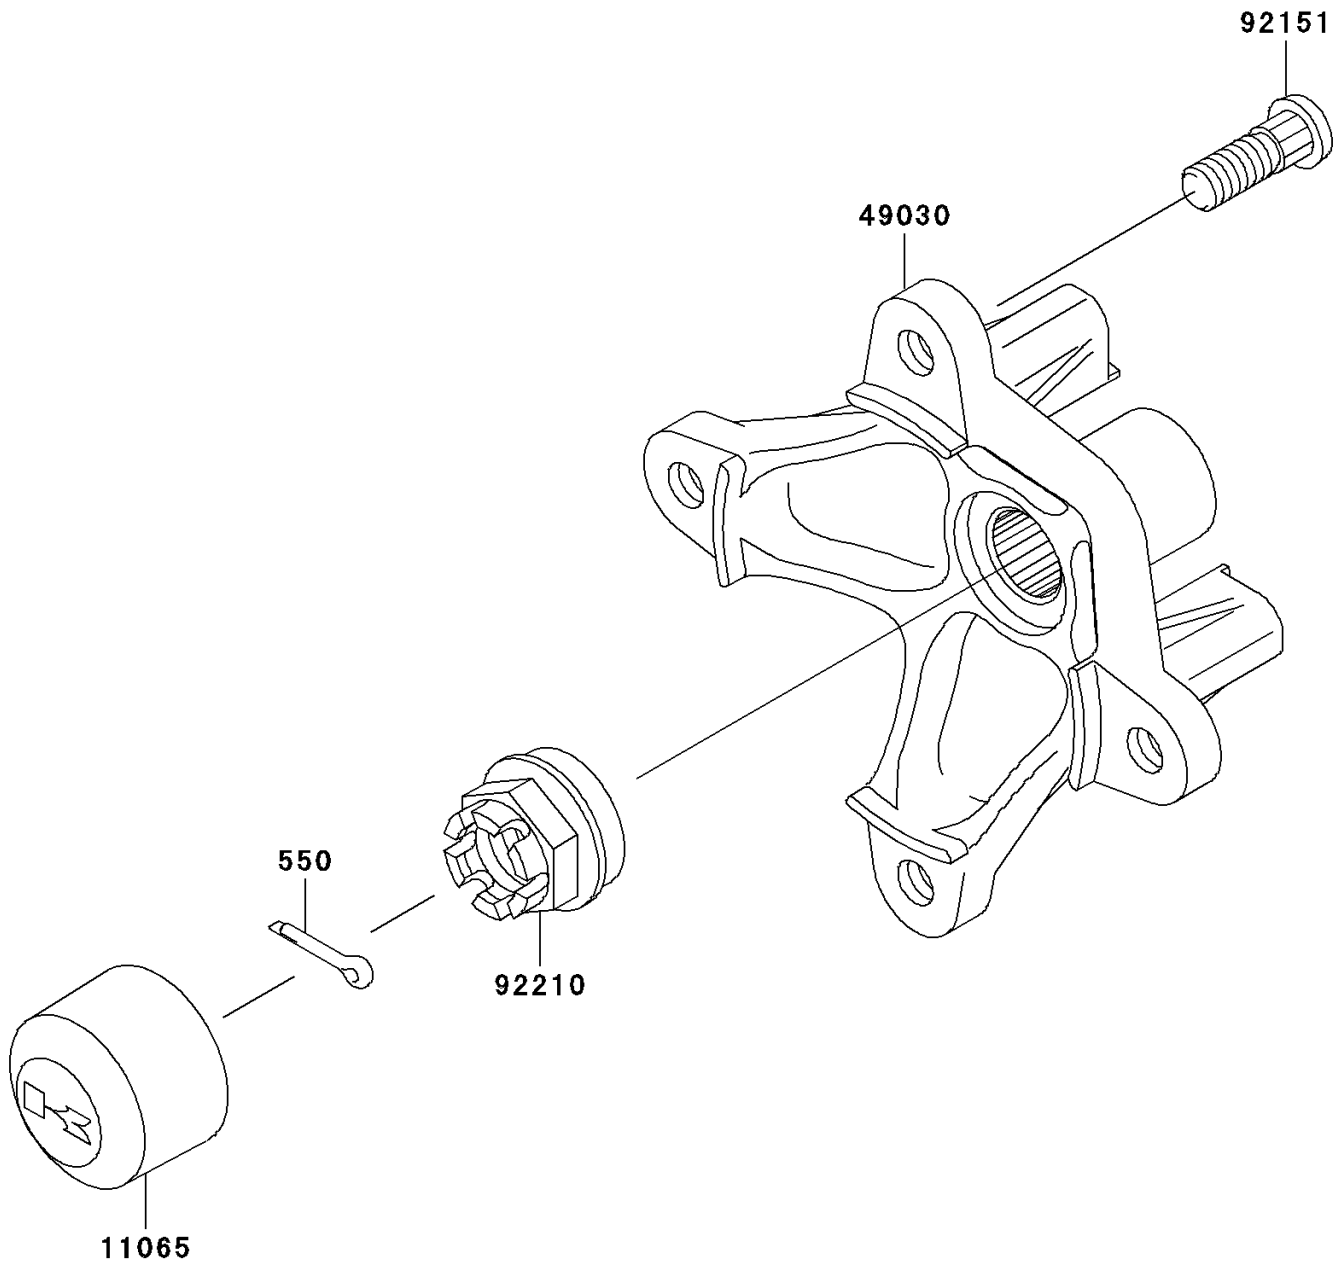

2009 Brute Force® 650 4x4 PARTS DIAGRAM

Front Hub

F2230

2009 Brute Force® 650 4x4 PARTS LIST

Front Hub

ITEM NAME	PART NUMBER	QUANTITY
PIN-COTTER,4.0X25 (Ref # 550)	550AA4025	2
CAP,WHEEL (Ref # 11065)	11065-1153	2
HUB,FR (Ref # 49030)	49030-1135	2
BOLT,10X29.5 (Ref # 92151)	92151-1392	8
NUT,CASTLE,18MM (Ref # 92210)	92210-1349	2