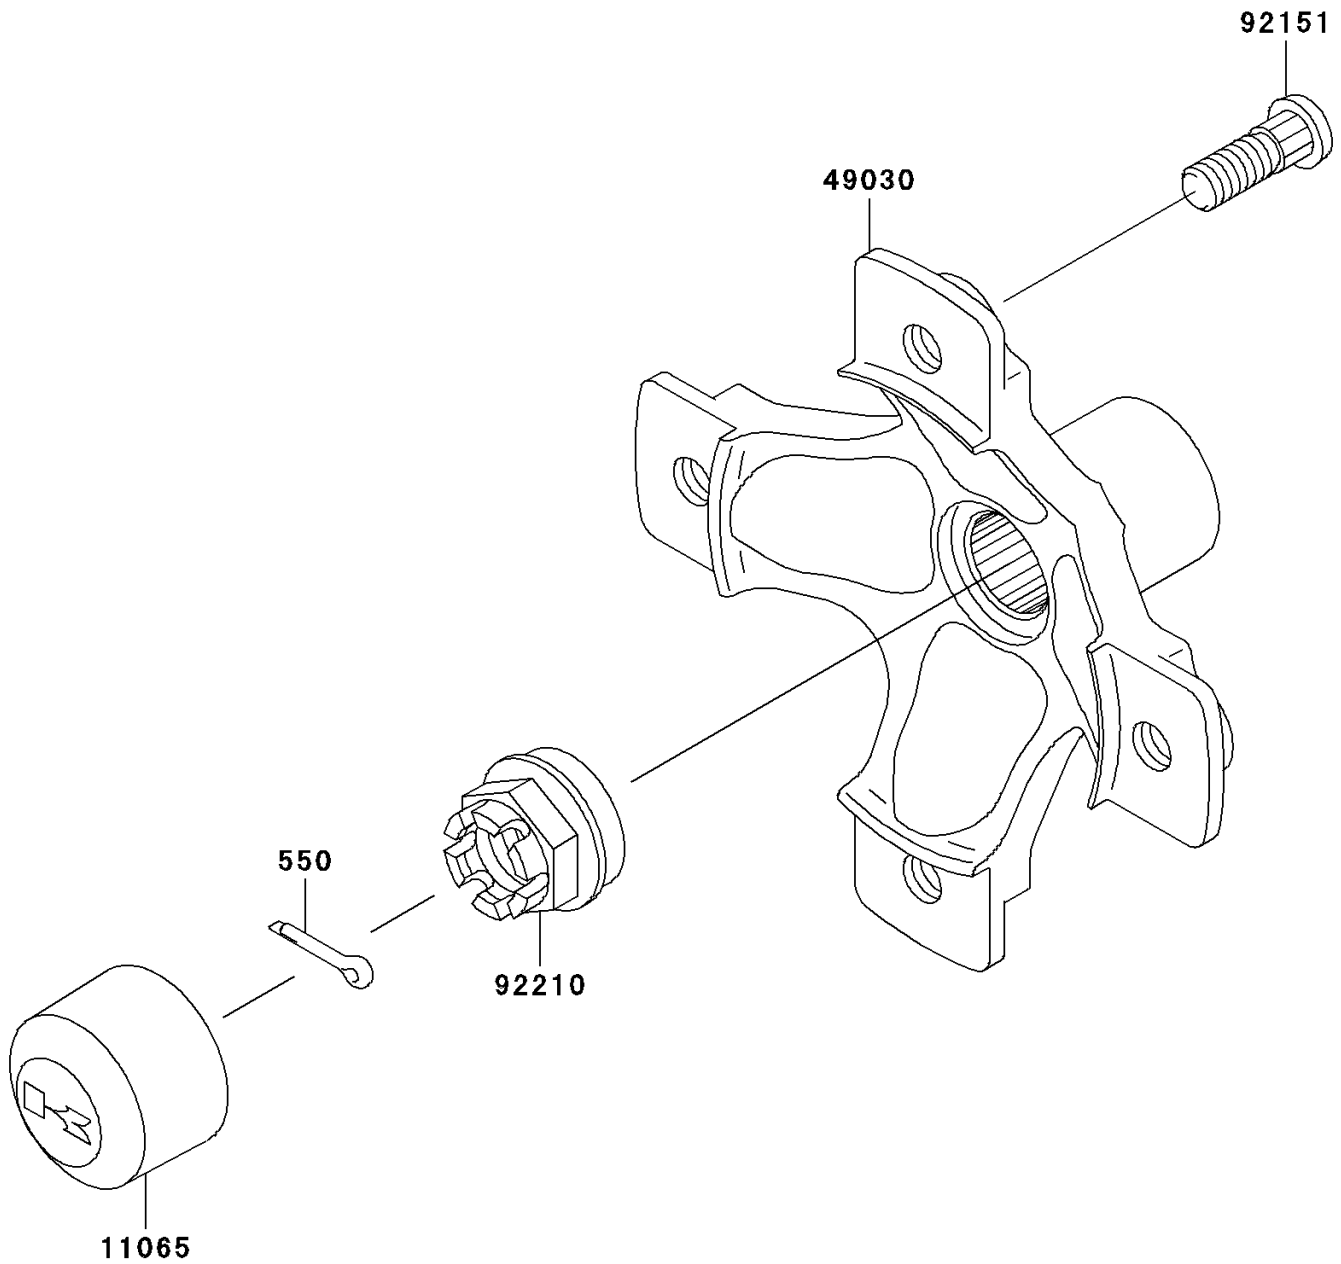

# 2008 Brute Force® 650 4x4 PARTS DIAGRAM

Rear Hub

F2240

# 2008 Brute Force® 650 4x4 PARTS LIST

## Rear Hub

ITEM NAME	PART NUMBER	QUANTITY
PIN-COTTER,4.0X25 (Ref # 550)	550AA4025	2
CAP,WHEEL (Ref # 11065)	11065-1153	2
HUB,RR (Ref # 49030)	49030-1140	2
BOLT,10X29.5 (Ref # 92151)	92151-1392	8
NUT,CASTLE,20MM (Ref # 92210)	92210-1381	2