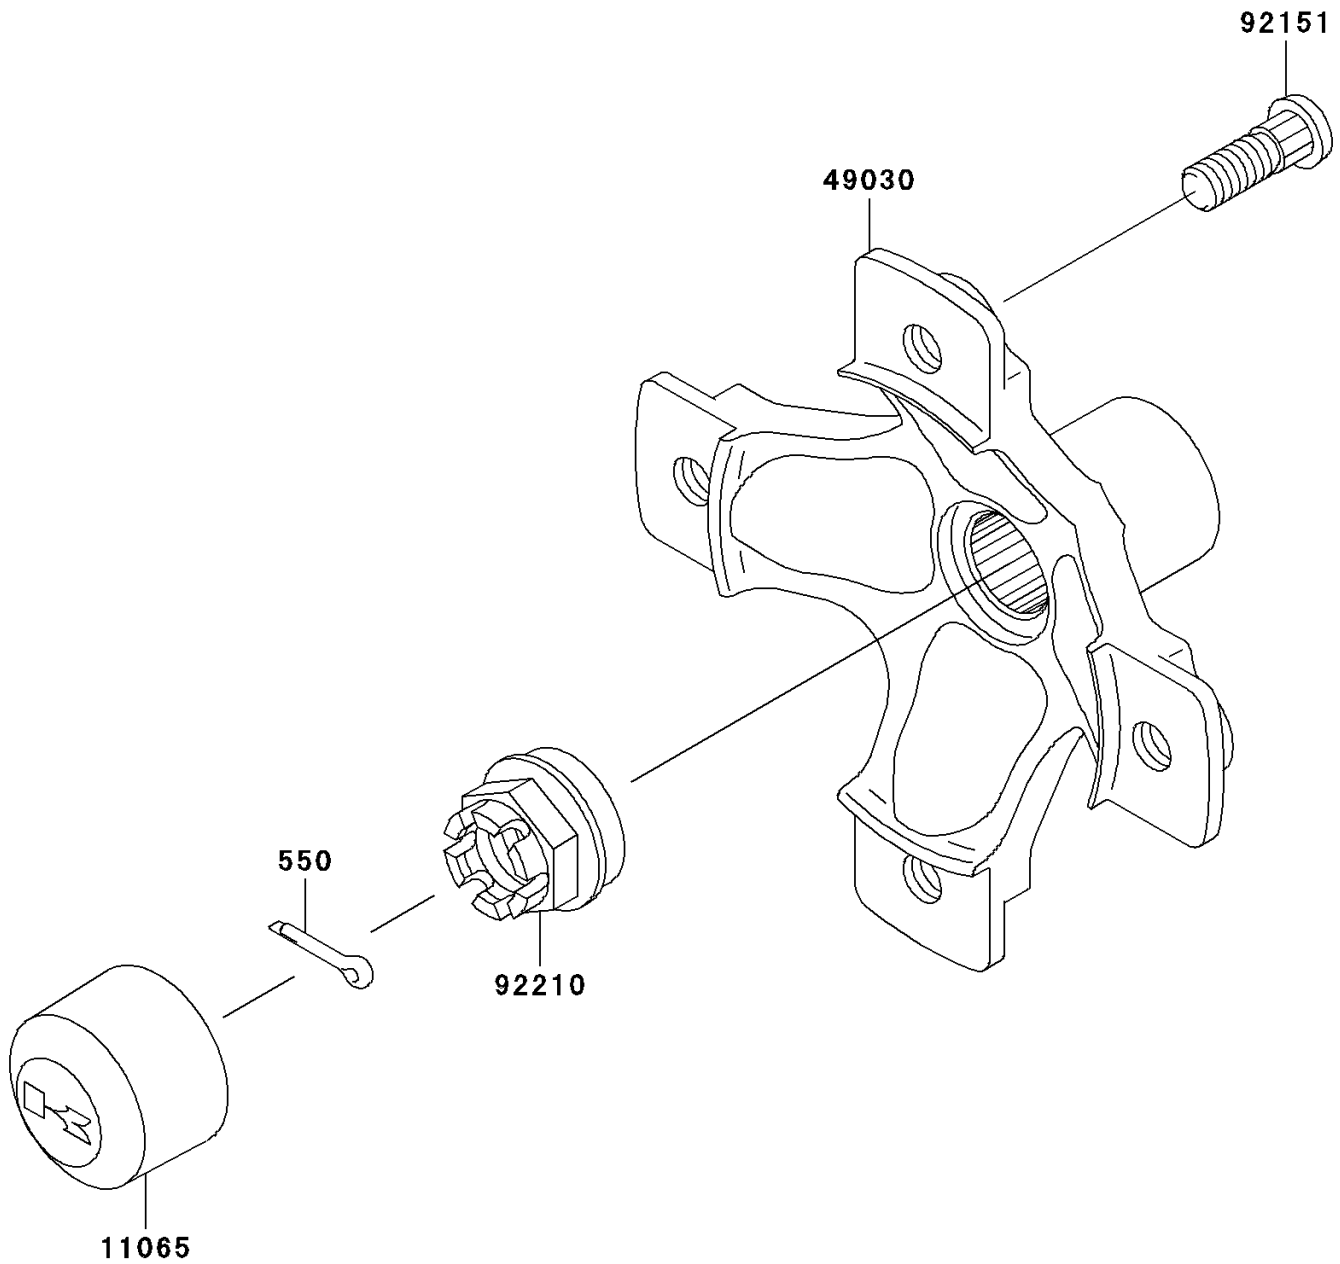

2008 Brute Force® 650 4x4 PARTS DIAGRAM

Rear Hub

F2240

2008 Brute Force® 650 4x4 PARTS LIST

Rear Hub

ITEM NAME	PART NUMBER	QUANTITY
PIN-COTTER,4.0X25 (Ref # 550)	550AA4025	2
CAP,WHEEL (Ref # 11065)	11065-1153	2
HUB,RR (Ref # 49030)	49030-1140	2
BOLT,10X29.5 (Ref # 92151)	92151-1392	8
NUT,CASTLE,20MM (Ref # 92210)	92210-1381	2