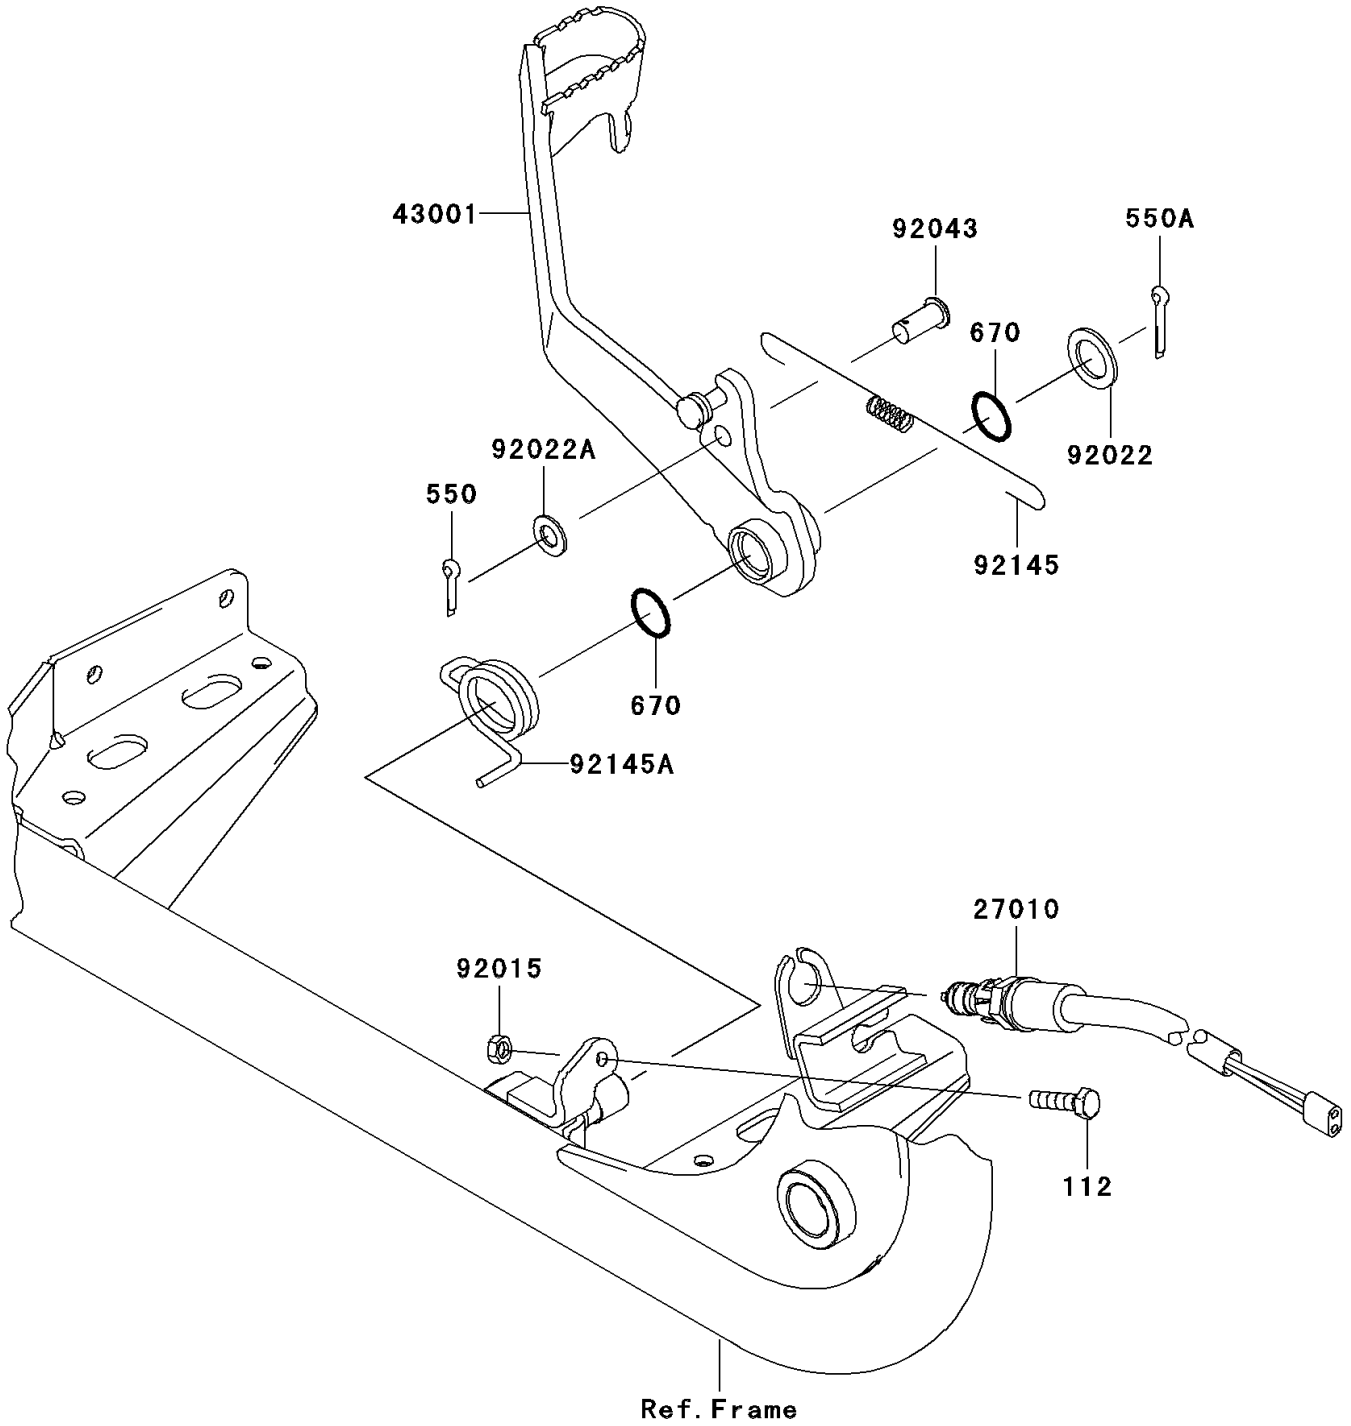

2006 Brute Force 650 4x4 PARTS DIAGRAM

Brake Pedal

F2260

2006 Brute Force 650 4x4 PARTS LIST

Brake Pedal

| ITEM NAME | PART NUMBER | QUANTITY |
|--|-------------|----------|
| BOLT-UPSET,6X22 (Ref # 112) | 112AA0622 | 1 |
| PIN-COTTER,2.0X15 (Ref # 550) | 550AA2015 | 1 |
| PIN-COTTER,2.0X22 (Ref # 550A) | 550AA2022 | 1 |
| O RING,15MM (Ref # 670) | 670B2015 | 2 |
| SWITCH,BRAKE (Ref # 27010) | 27010-1494 | 1 |
| LEVER-BRAKE,PEDAL (Ref # 43001) | 43001-0092 | 1 |
| NUT,6MM (Ref # 92015) | 92015-1410 | 1 |
| WASHER,15.5X24X1.6 (Ref # 92022) | 92022-1049 | 1 |
| WASHER,8.5X16X1.2 (Ref # 92022A) | 92022-1582 | 1 |
| PIN,8X16 (Ref # 92043) | 92043-1013 | 1 |
| SPRING,BRAKE SWITCH (Ref # 92145) | 92145-0056 | 1 |
| SPRING,BRAKE PEDAL RETURN (Ref # 92145A) | 92145-1421 | 1 |