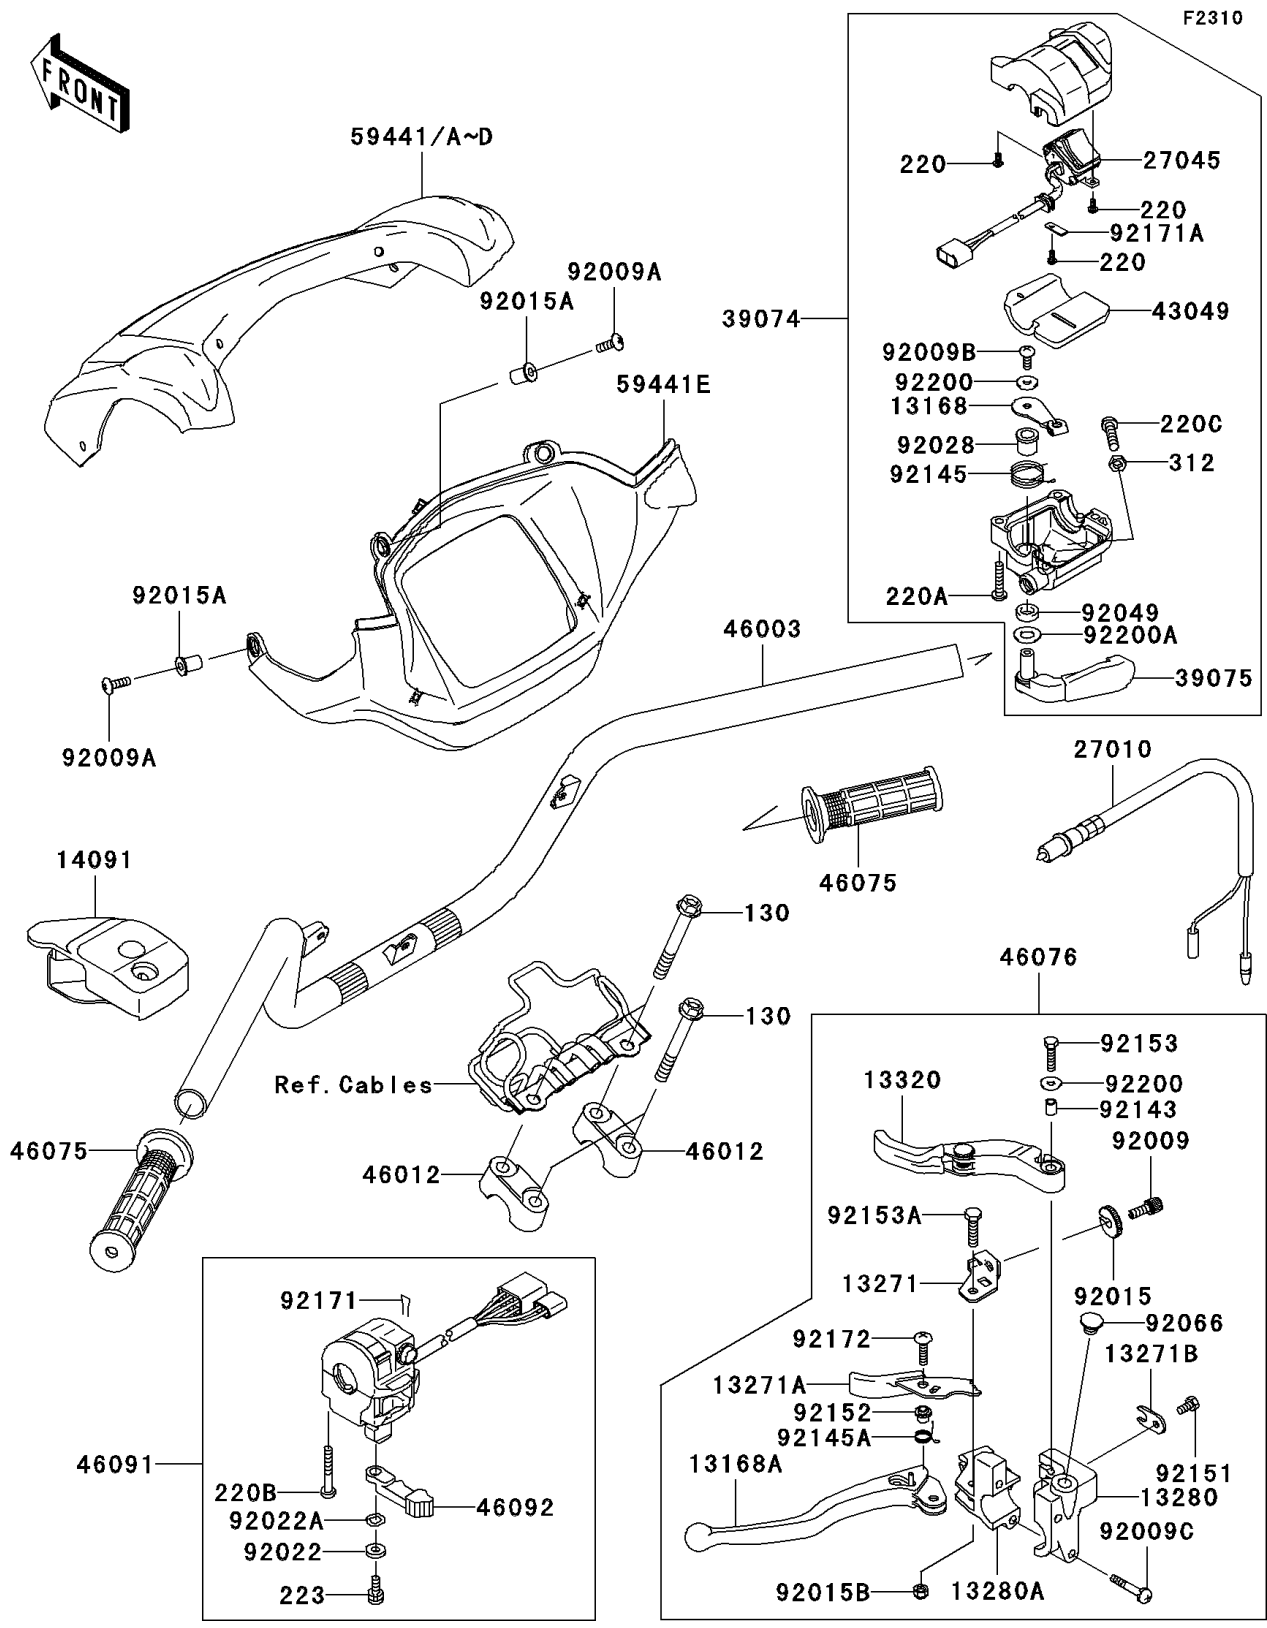

# 2006 Brute Force 650 4x4 PARTS DIAGRAM

Handlebar

### Handlebar

ITEM NAME	PART NUMBER	QUANTITY
NUT (Ref # 92015B)	92015-1829	1
WASHER,5MM (Ref # 92022)	92022-1837	1
WASHER,WAVE,5MM (Ref # 92022A)	92022-1838	1
BUSHING (Ref # 92028)	92028-1986	1
SEAL-OIL (Ref # 92049)	92049-1578	1
PLUG,9.5X8,POLYETHYLENE (Ref # 92066)	92066-1077	1
COLLAR (Ref # 92143)	92143-1216	1
SPRING (Ref # 92145)	92145-1392	1
BOLT-FLANGED,8X60 (Ref # 130)	130CA0860	4
SCREW-PAN-CROS,3X8 (Ref # 220)	220AA0308	3
SCREW-PAN-CROS,5X25 (Ref # 220A)	220AB0525	3
SCREW-PAN-CROSS,5X35 (Ref # 220B)	220AB0535	2
SCREW-PAN-CROS,6X25 (Ref # 220C)	220AB0625	1
SCREW-PAN-WS-CROS,5X12 (Ref # 223)	223AB0512	1
NUT-HEX,6MM,BLACK (Ref # 312)	312AB0600	1
SPRING (Ref # 92145A)	92145-1429	1
BOLT,5X10 (Ref # 92151)	92151-1975	1
COLLAR (Ref # 92152)	92152-1176	1
BOLT,5X20 (Ref # 92153)	92153-1129	1
BOLT (Ref # 92153A)	92153-1919	1
CLAMP,CLIP (Ref # 92171)	92171-1095	1
CLAMP (Ref # 92171A)	92171-1344	1
SCREW,5X20 (Ref # 92172)	92172-0078	1
WASHER (Ref # 92200)	92200-1558	2
WASHER (Ref # 92200A)	92200-1559	1