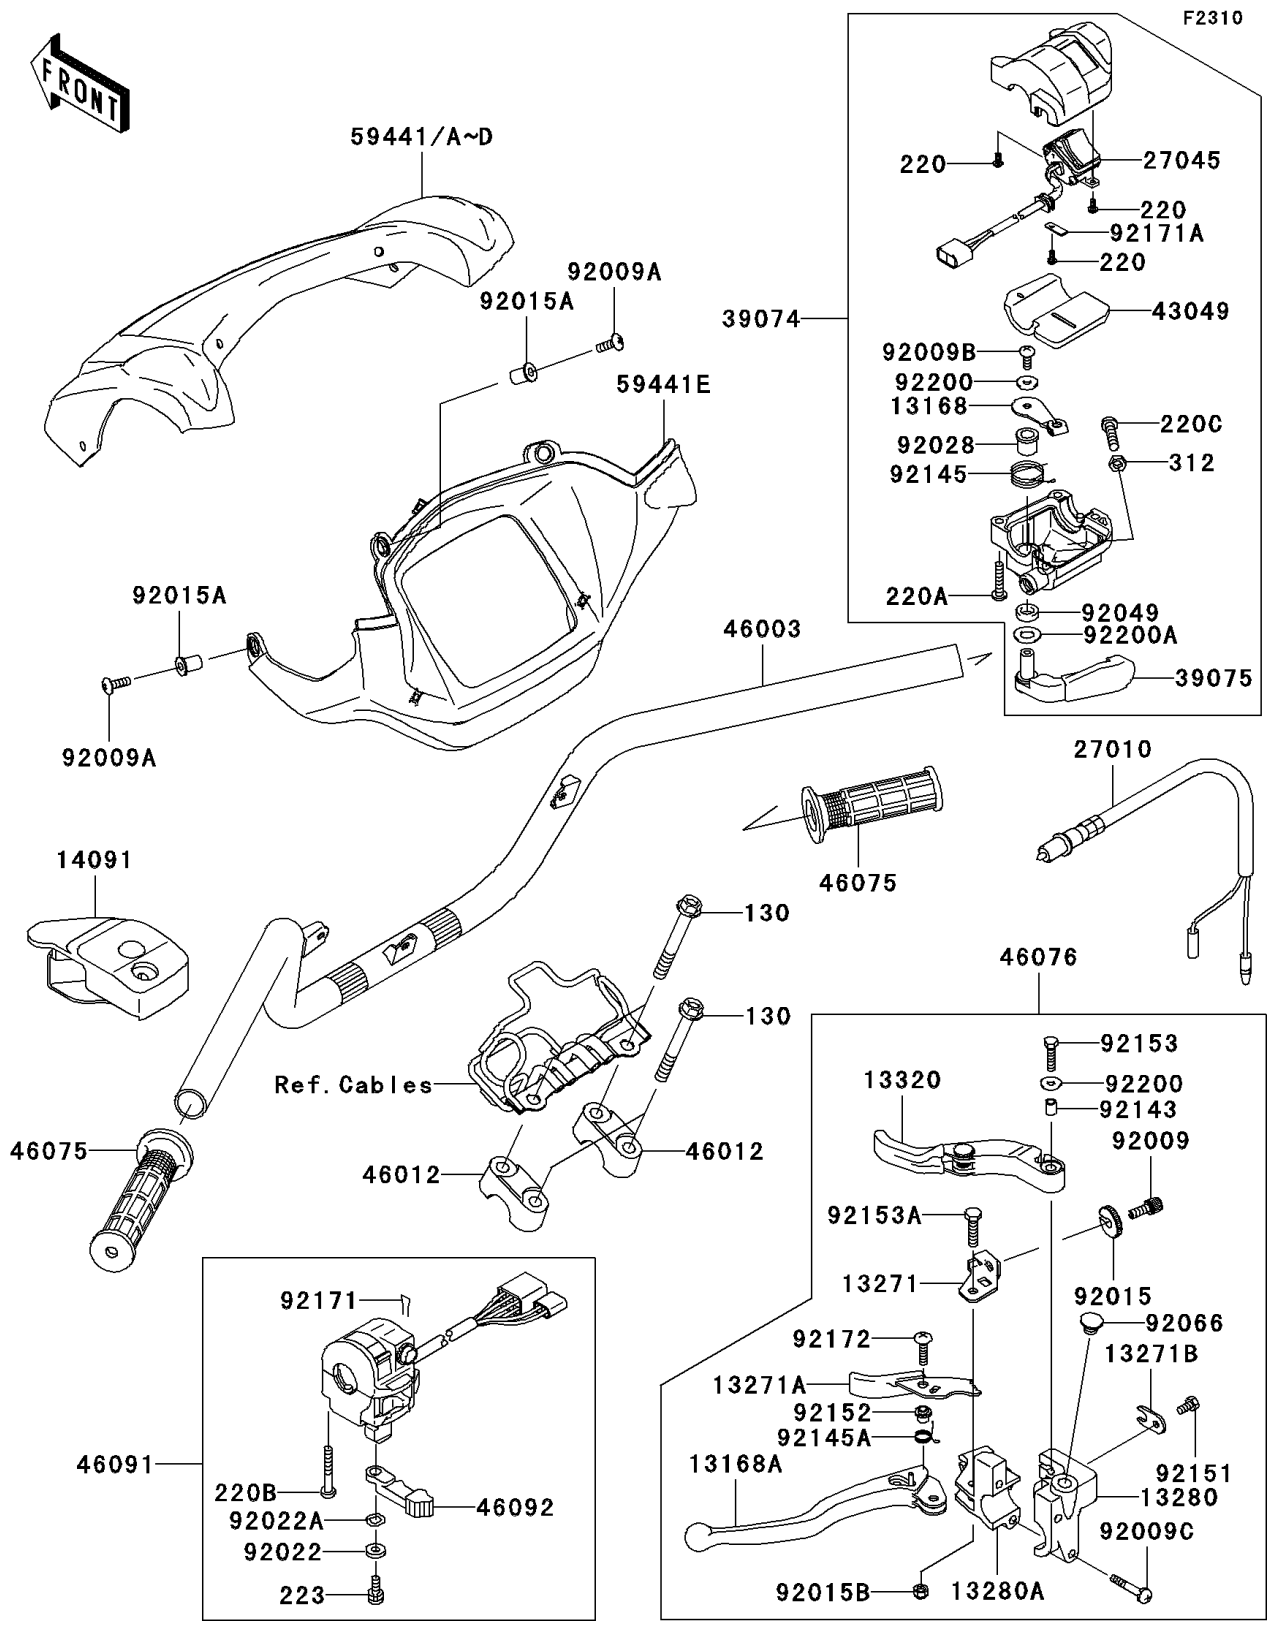

2008 Brute Force® 650 4x4 PARTS DIAGRAM

Handlebar