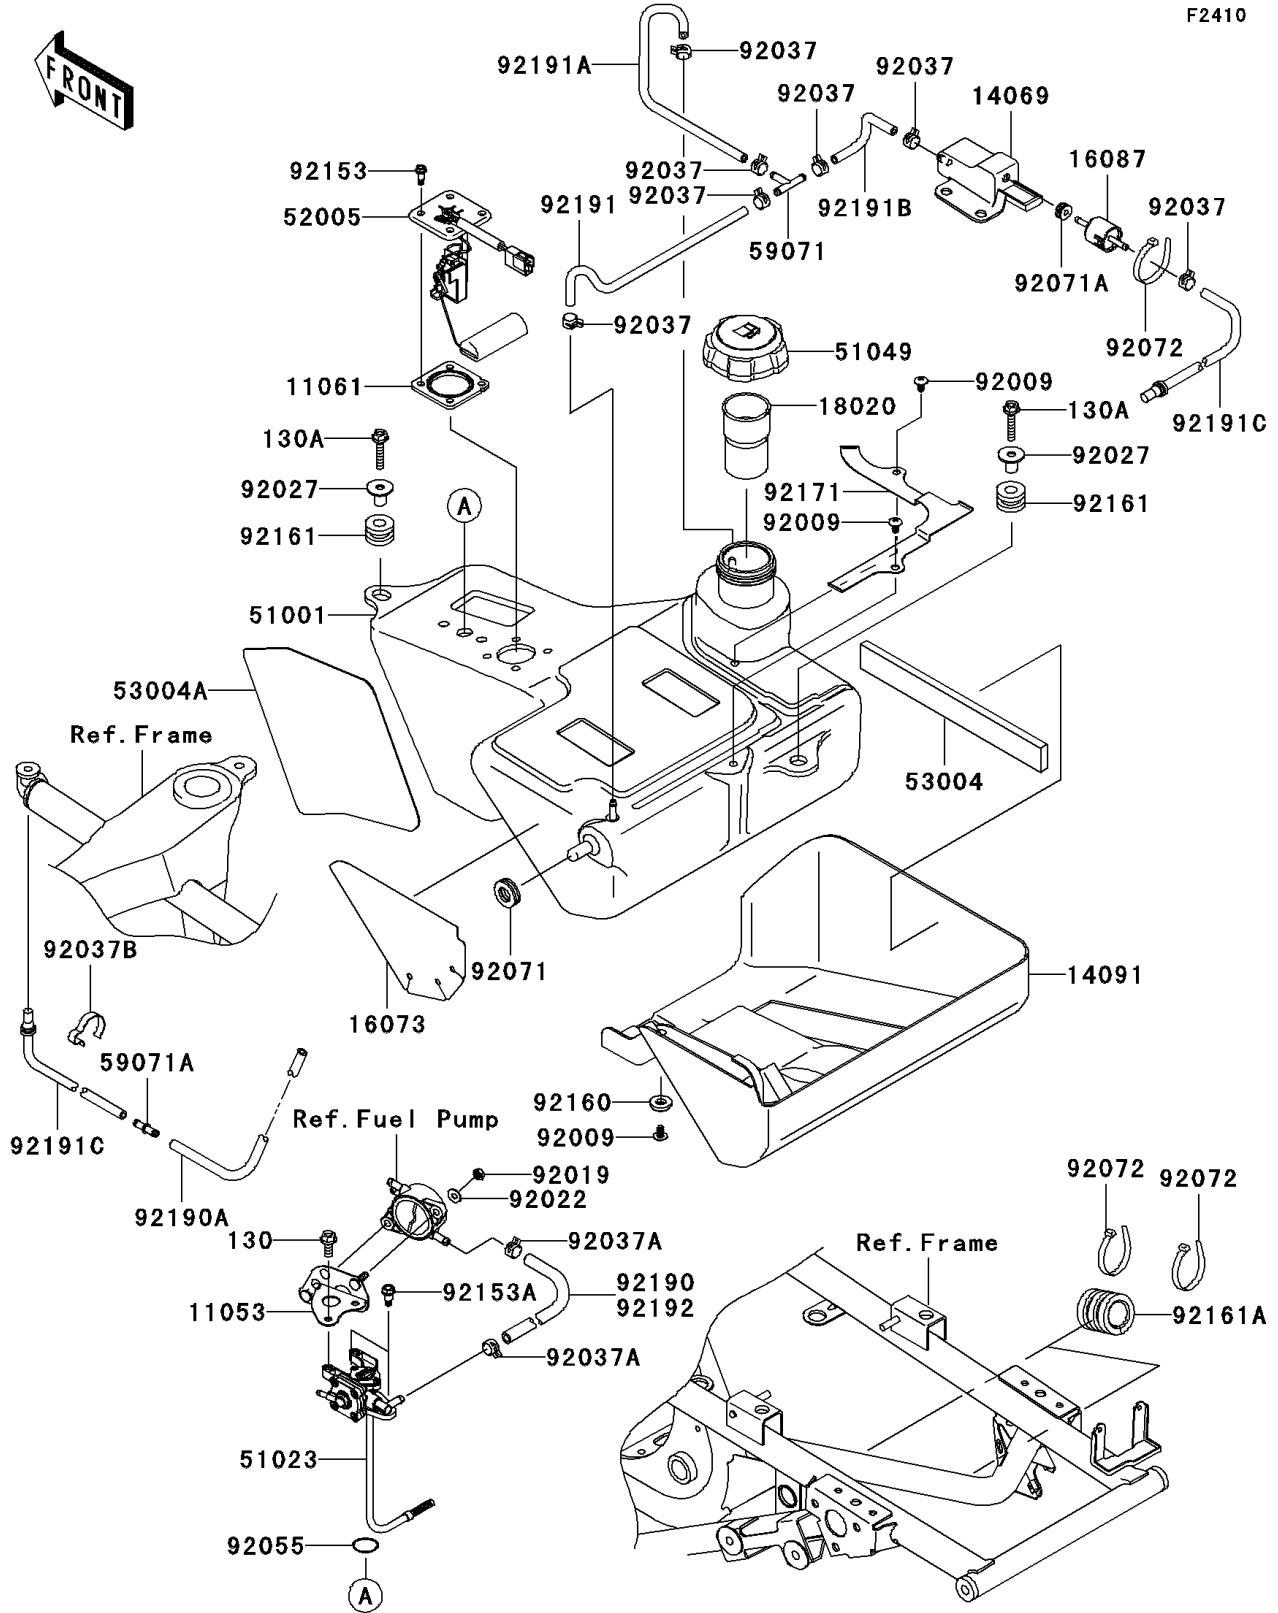

# 2007 Brute Force 650 4x4 PARTS DIAGRAM

Fuel Tank

F2410

## 2007 Brute Force 650 4x4 PARTS LIST

### Fuel Tank

ITEM NAME	PART NUMBER	QUANTITY
BOLT-FLANGED,6X16 (Ref # 130)	130BA0616	2
BRACKET,FUEL PUMP (Ref # 11053)	11053-1639	1
GASKET,FUEL GAUGE (Ref # 11061)	11061-0071	1
BREATHER,TANK (Ref # 14069)	14069-1069	1
COVER,FUEL TANK (Ref # 14091)	14091-0405	1
INSULATOR,FUEL TANK COVER (Ref # 16073)	16073-0022	1
VALVE-CHECK (Ref # 16087)	16087-0003	1
BAFFLE,FUEL TANK CAP (Ref # 18020)	18020-1278	1
TANK-COMP-FUEL (Ref # 51001)	51001-0197	1
TAP-ASSY,FUEL (Ref # 51023)	51023-0013	1
CAP-TANK,FUEL (Ref # 51049)	51049-0001	1
GAUGE,FUEL (Ref # 52005)	52005-0016	1
MAT,FUEL TANK COVER (Ref # 53004)	53004-1161	1
MAT,FUEL TANK (Ref # 53004A)	53004-1165	1
JOINT (Ref # 59071)	59071-3705	1
JOINT (Ref # 59071A)	59071-3717	1
SCREW,6X12 (Ref # 92009)	92009-1480	3
NUT,LOCK,6MM (Ref # 92019)	92019-008	2
WASHER,6.2X15.0X1.2 (Ref # 92022)	92022-2373	2
COLLAR,L=16.1 (Ref # 92027)	92027-1847	2
CLAMP,TUBE (Ref # 92037)	92037-1461	7
CLAMP,TUBE (Ref # 92037A)	92037-1505	2
CLAMP,HOSE (Ref # 92037B)	92037-1552	1
RING-O,FUEL TAP (Ref # 92055)	92055-0081	1
GROMMET,AIR SUCTION VALVE (Ref # 92071)	92071-1249	1
GROMMET (Ref # 92071A)	92071-1266	1
BAND,L=188 (Ref # 92072)	92072-1239	5
BOLT,FLANGED,5MM (Ref # 92153)	92153-0361	4
BOLT,6MM (Ref # 92153A)	92153-0824	2

### Fuel Tank

ITEM NAME	PART NUMBER	QUANTITY
DAMPER (Ref # 92160)	92160-1017	1
DAMPER (Ref # 92161)	92161-0106	2
DAMPER,FUEL TANK,RR (Ref # 92161A)	92161-1111	2
CLAMP,TUBE (Ref # 92171)	92171-0495	1
TUBE,6.8X10.8X140 (Ref # 92190)	92190-1073	1
TUBE,5X9X530 (Ref # 92190A)	92190-1256	1
TUBE,TANK-FRONT (Ref # 92191)	92191-1639	1
TUBE,TANK-REAR (Ref # 92191A)	92191-1640	1
TUBE,5X9X160 (Ref # 92191B)	92191-1641	1
TUBE,TANK BREATHER (Ref # 92191C)	92191-1666	2
BOLT-FLANGED,6X30 (Ref # 130A)	130BA0630	2