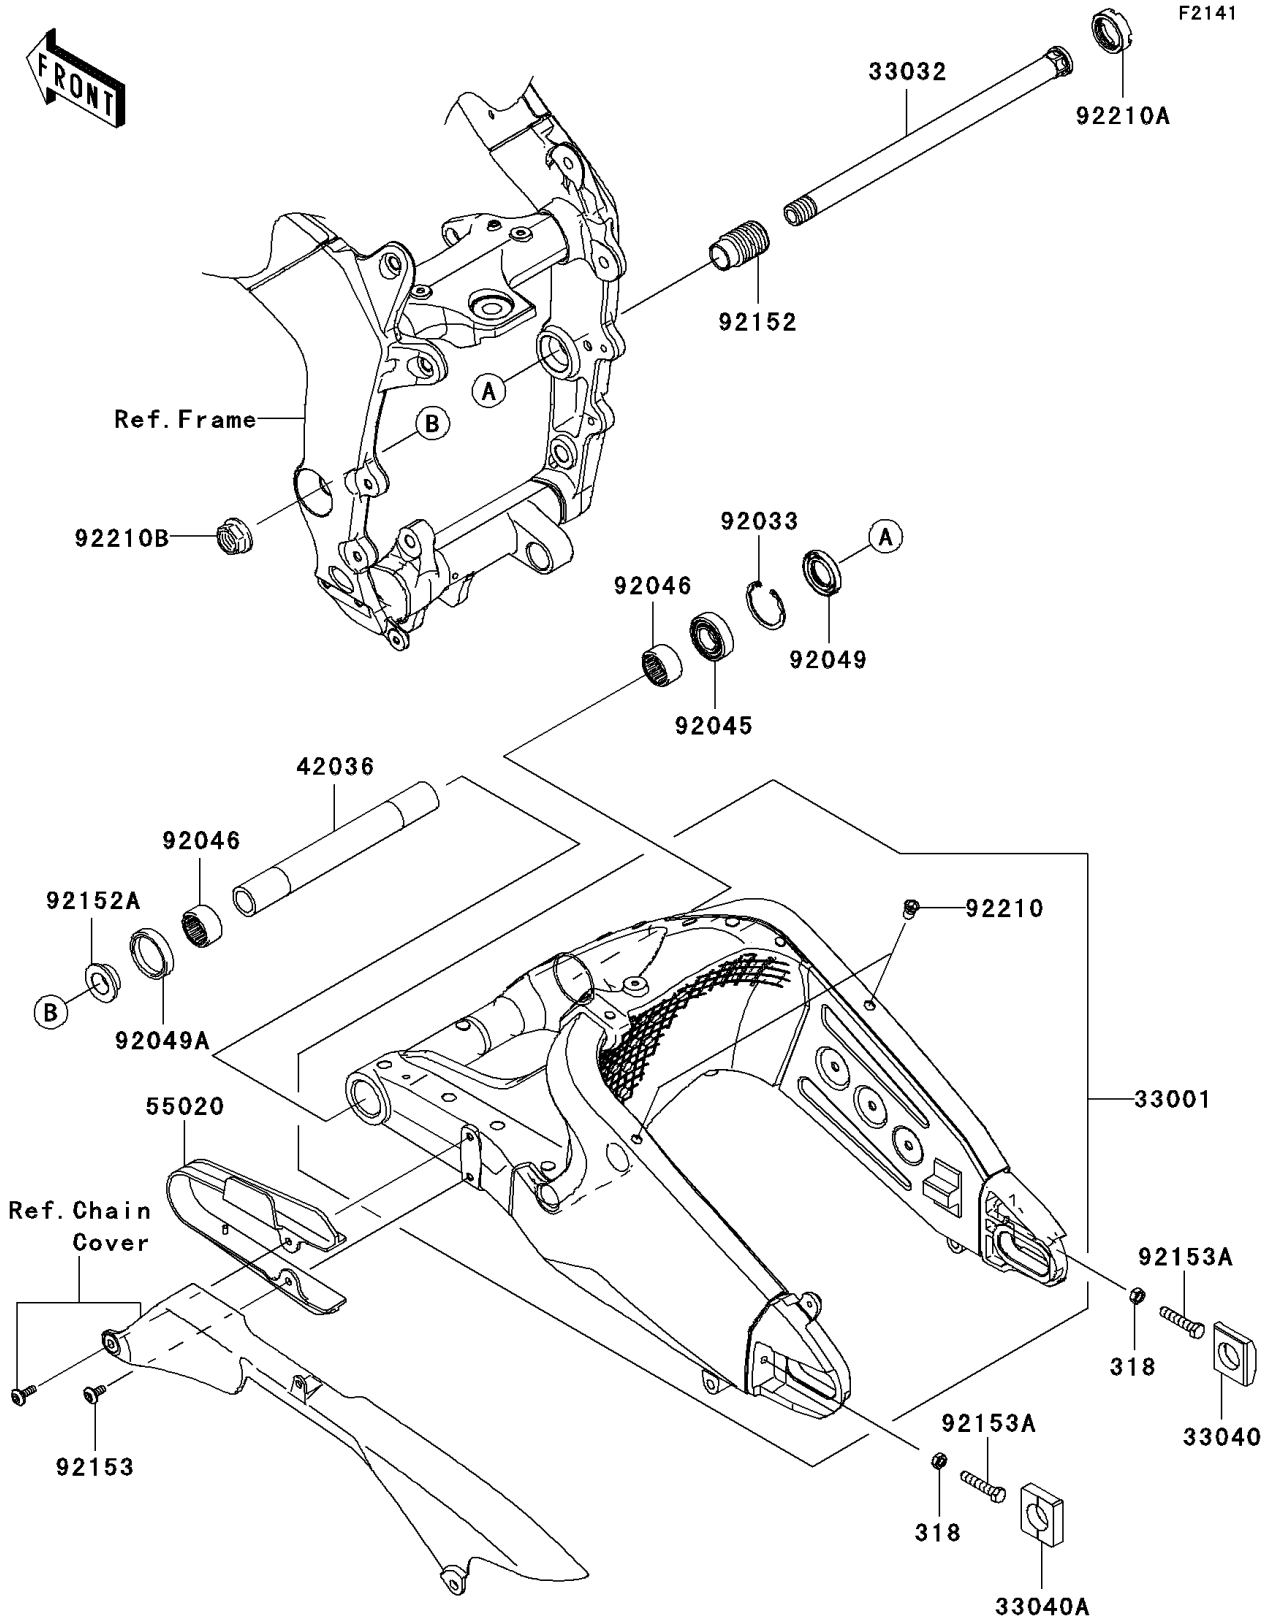

2012 NINJA[®] ZX[™]-6R PARTS DIAGRAM

Swingarm

2012 NINJA® ZX™ -6R PARTS LIST

Swingarm

ITEM NAME	PART NUMBER	QUANTITY
NUT-HEX-SMALL (Ref # 318)	318BB0800	2
ARM-COMP-SWING (Ref # 33001)	33001-0212	1
SHAFT-SWING ARM (Ref # 33032)	33032-0013	1
ADJUSTER-CHAIN (Ref # 33040)	33040-0027	1
ADJUSTER-CHAIN (Ref # 33040A)	33040-1114	1
SLEEVE,SWING ARM PIVOT,L=226 (Ref # 42036)	42036-1341	1
GUARD,CHAIN (Ref # 55020)	55020-0384	1
RING-SNAP,42MM (Ref # 92033)	92033-1041	1
BEARING-BALL,6004UL11 (Ref # 92045)	92045-0017	1
BEARING-NEEDLE,7E-HVS 28X34X17 (Ref # 92046)	92046-0008	2
SEAL-OIL,MHSA25X42X6 (Ref # 92049)	92049-1314	1
SEAL-OIL,MHSA25X34X7 (Ref # 92049A)	92049-1352	1
COLLAR,SWING ARM,L=47 (Ref # 92152)	92152-0154	1
COLLAR,SWING ARM,L=12.5 (Ref # 92152A)	92152-1234	1
BOLT,SOCKET,6X14 (Ref # 92153)	92153-0422	1
BOLT,8X40 (Ref # 92153A)	92153-0736	2
NUT,6MM (Ref # 92210)	92210-0099	2
NUT,30MM (Ref # 92210A)	92210-0134	1
NUT,FLANGED,20MM (Ref # 92210B)	92210-0320	1