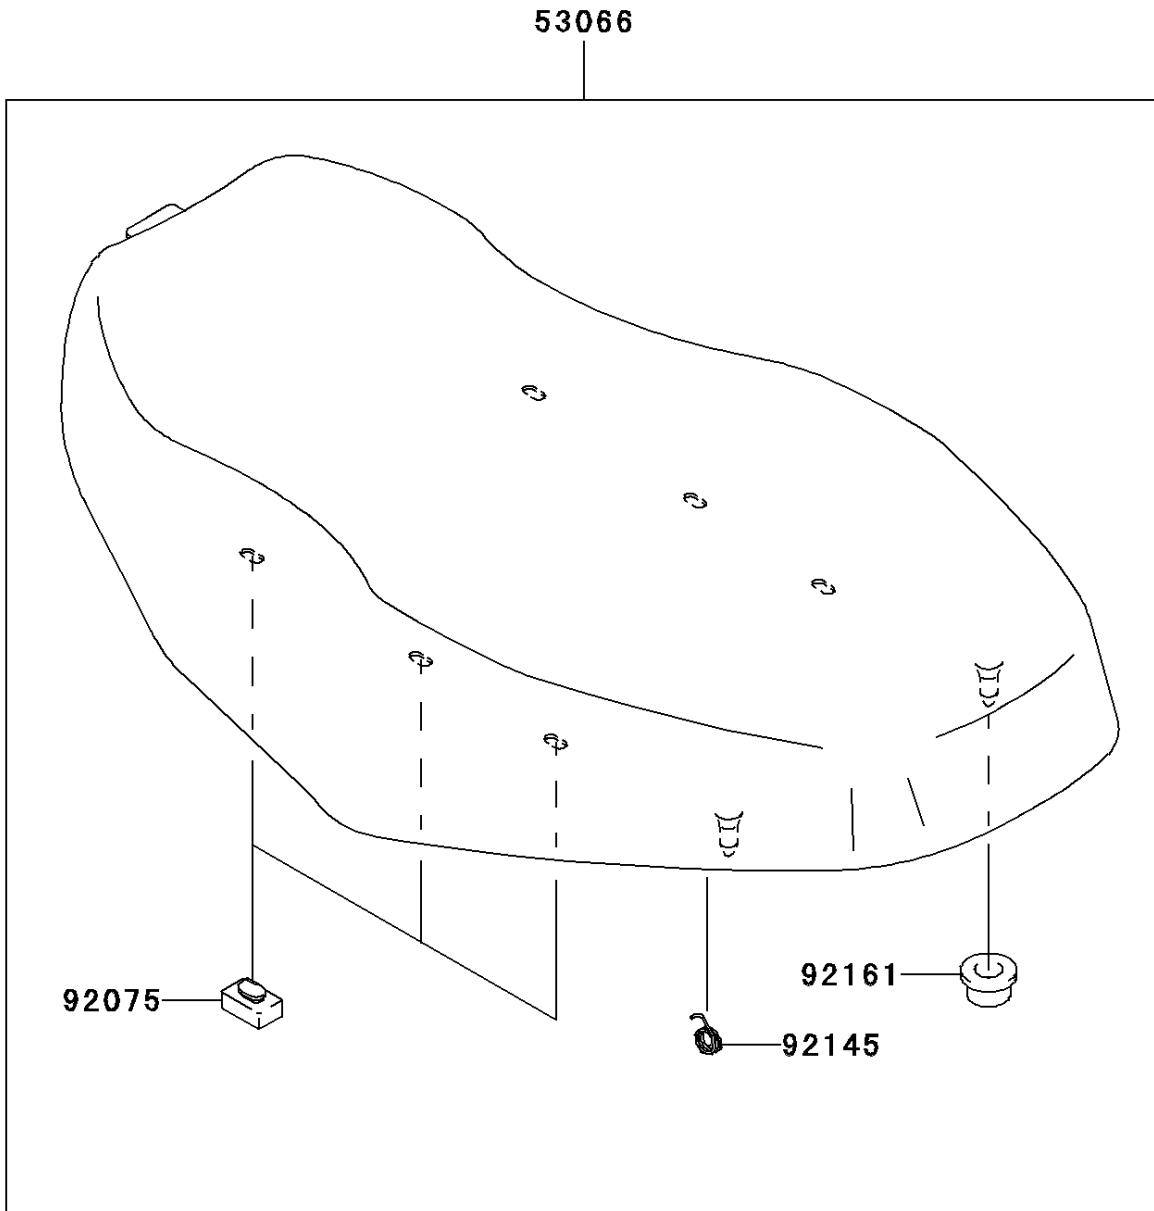

2008 Brute Force® 650 4x4 PARTS DIAGRAM

Seat

F2510

2008 Brute Force® 650 4x4 PARTS LIST

Seat

ITEM NAME	PART NUMBER	QUANTITY
SEAT-ASSY,BLACK (Ref # 53066)	53066-0061-MA	1
DAMPER (Ref # 92075)	92075-099	6
SPRING,SEAT LATCH (Ref # 92145)	92145-1310	1
DAMPER (Ref # 92161)	92161-1128	2