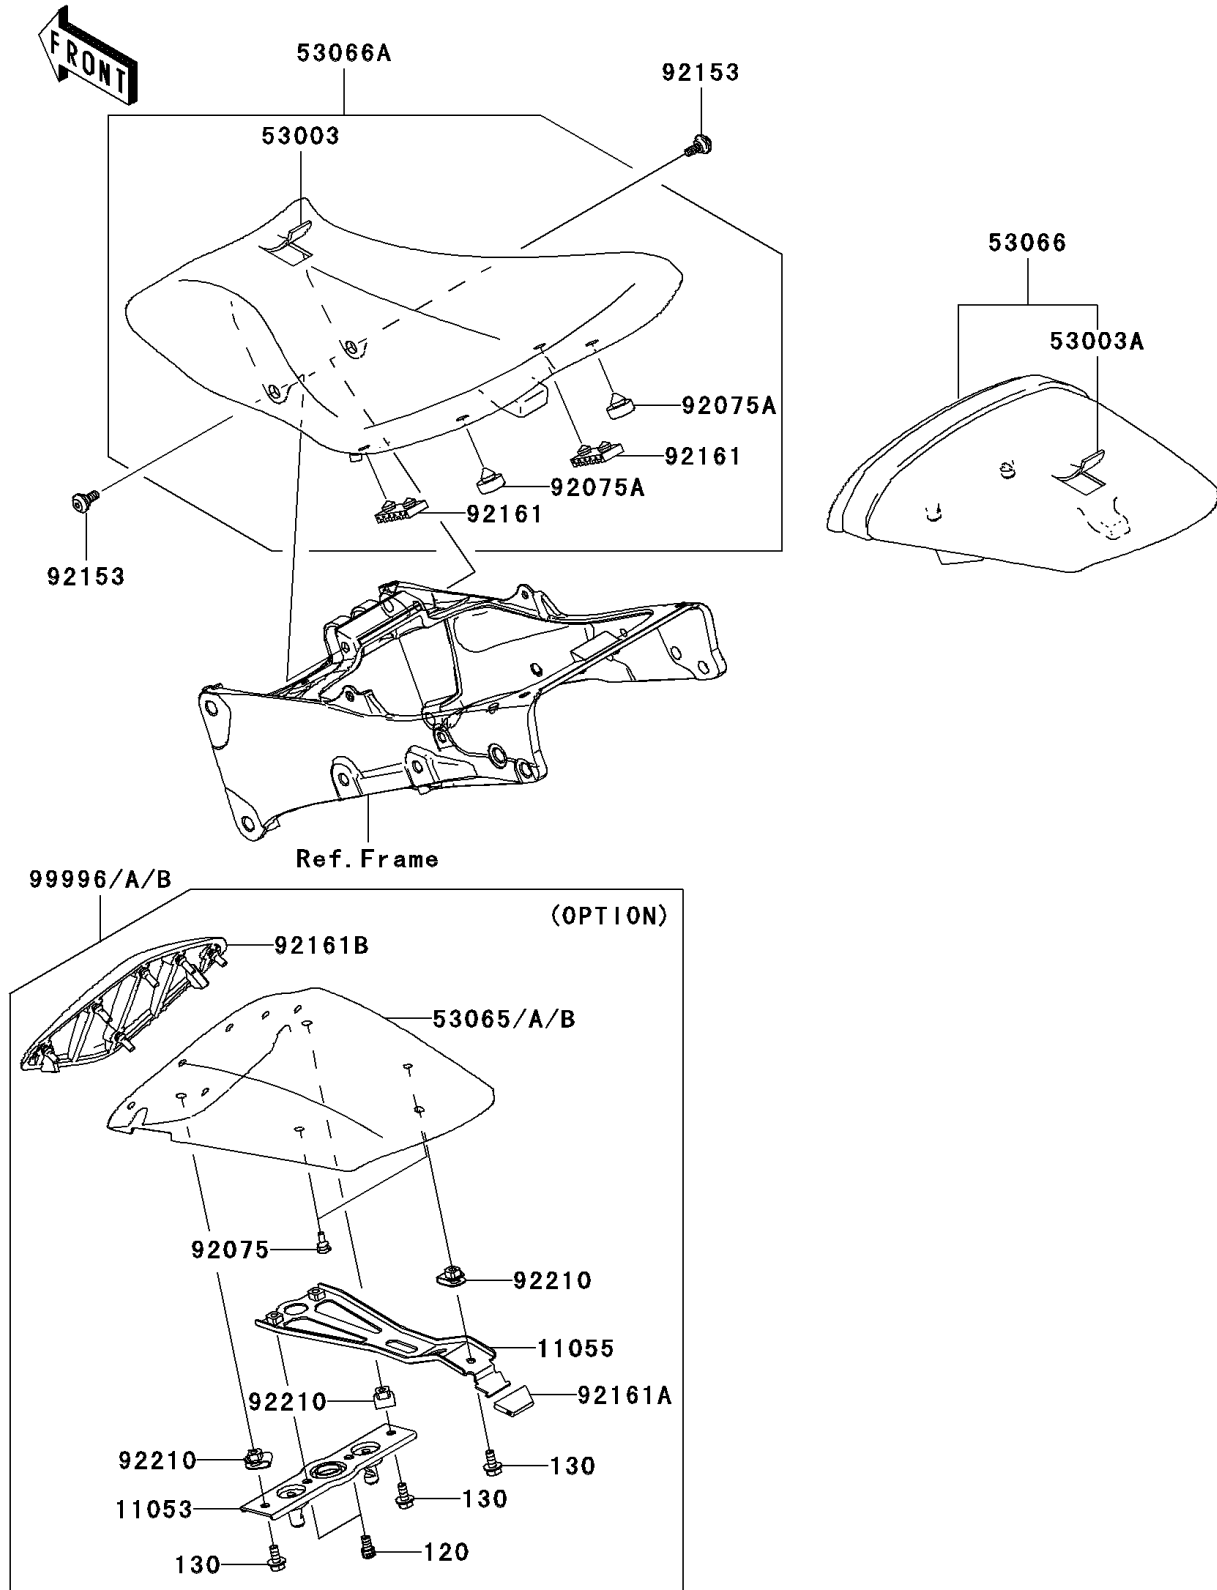

# 2012 NINJA® ZX™ -6R PARTS DIAGRAM

Seat

F2510

## 2012 NINJA® ZX™ -6R PARTS LIST

### Seat

ITEM NAME	PART NUMBER	QUANTITY
BOLT-SOCKET,6X10 (Ref # 120)	120CA0610	2
BOLT-FLANGED,6X14 (Ref # 130)	130BA0614	3
BRACKET,SEAT LOCK STRIKER (Ref # 11053)	11053-0386	1
BRACKET,SEAT COVER (Ref # 11055)	11055-0871	1
LEATHER,FRONT SEAT,BLACK (Ref # 53003)	53003-0120-MA	1
LEATHER,REAR SEAT,BLACK (Ref # 53003A)	53003-0121-MA	1
COVER SEAT,P.RED (Ref # 53065)	53065-0017-234	1
COVER SEAT,M.S.BLACK (Ref # 53065A)	53065-0017-660	1
COVER SEAT,L.GREEN (Ref # 53065B)	53065-0017-777	1
SEAT,RR,LEATHER BLK+BAND BLK (Ref # 53066)	53066-0189-12Y	1
SEAT-ASSY,FR,BLACK (Ref # 53066A)	53066-0246-MA	1
DAMPER (Ref # 92075)	92075-1808	2
DAMPER (Ref # 92075A)	92075-1927	2
BOLT,SOCKET,6MM (Ref # 92153)	92153-0489	2
DAMPER,SEAT (Ref # 92161)	92161-0149	2
DAMPER (Ref # 92161A)	92161-0629	1
DAMPER,SEAT COVER (Ref # 92161B)	92161-0697	1
NUT,6MM (Ref # 92210)	92210-0277	3
KIT,SINGLE SEAT COVER,P.RED (Ref # 99996)	99996-1361-234	1
KIT,SINGLE SEAT COVER,BLACK (Ref # 99996A)	99996-1361-660	1
KIT,SINGLE SEAT COVER,L.GREEN (Ref # 99996B)	99996-1361-777	1