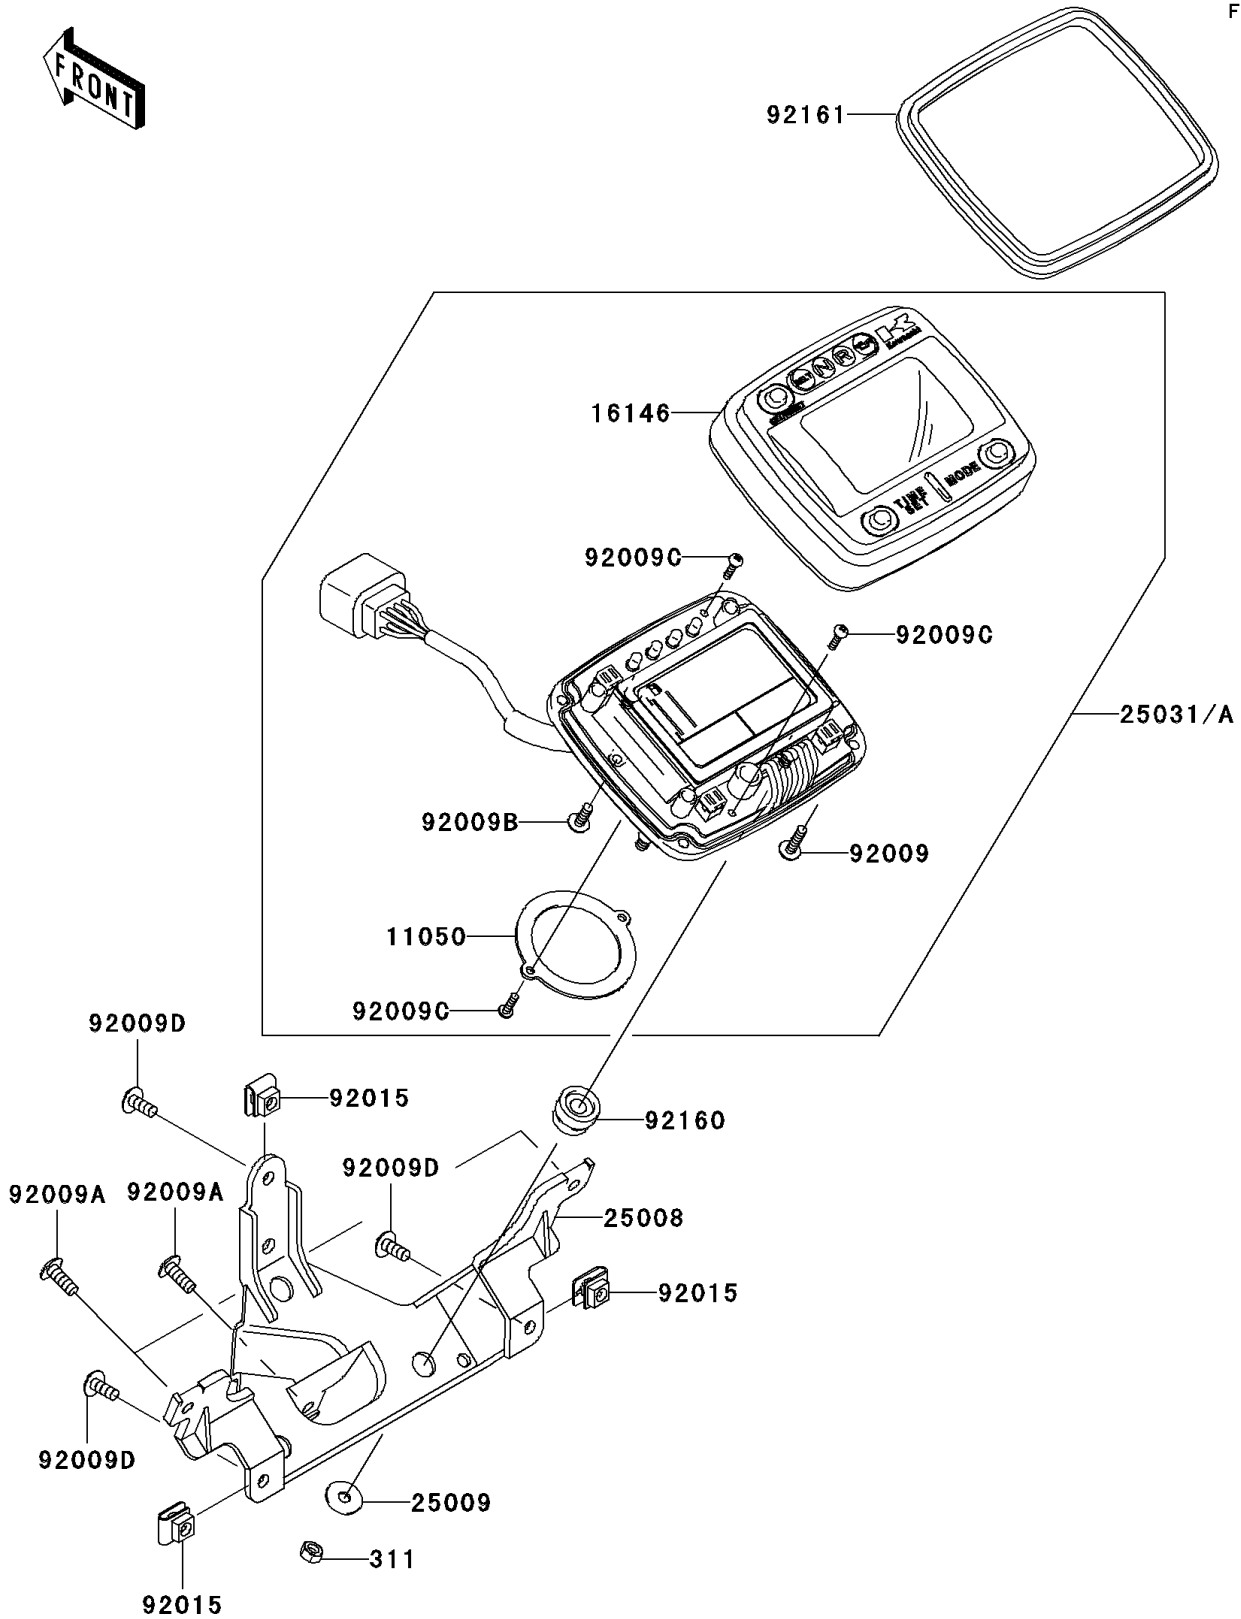

# 2006 Brute Force 650 4x4 PARTS DIAGRAM

Meter(s)

F2530

## 2006 Brute Force 650 4x4 PARTS LIST

Meter(s)

ITEM NAME	PART NUMBER	QUANTITY
NUT-HEX (Ref # 311)	311AB0500	3
BRACKET,METER (Ref # 11050)	11050-1932	1
COVER-ASSY,UPPER (Ref # 16146)	16146-0011	1
BRACKET-METER (Ref # 25008)	25008-0003	1
WASHER,5.2X16X1.2 (Ref # 25009)	25009-004	3
SCREW,TAPPING,4X16 (Ref # 92009)	92009-1163	4
SCREW,TAPPING,5X14 (Ref # 92009A)	92009-1197	3
SCREW,TAPPING,4X12 (Ref # 92009B)	92009-1254	1
SCREW,3X12 (Ref # 92009C)	92009-1326	4
SCREW,5X12 (Ref # 92009D)	92009-1652	3
NUT,5MM (Ref # 92015)	92015-1573	3
DAMPER (Ref # 92160)	92160-1460	3
DAMPER,METER,UPP (Ref # 92161)	92161-1114	1
METER-ASSY,MPH (Ref # 25031)	25031-0034	1
METER-ASSY,KPH (Ref # 25031A)	25031-0057	1