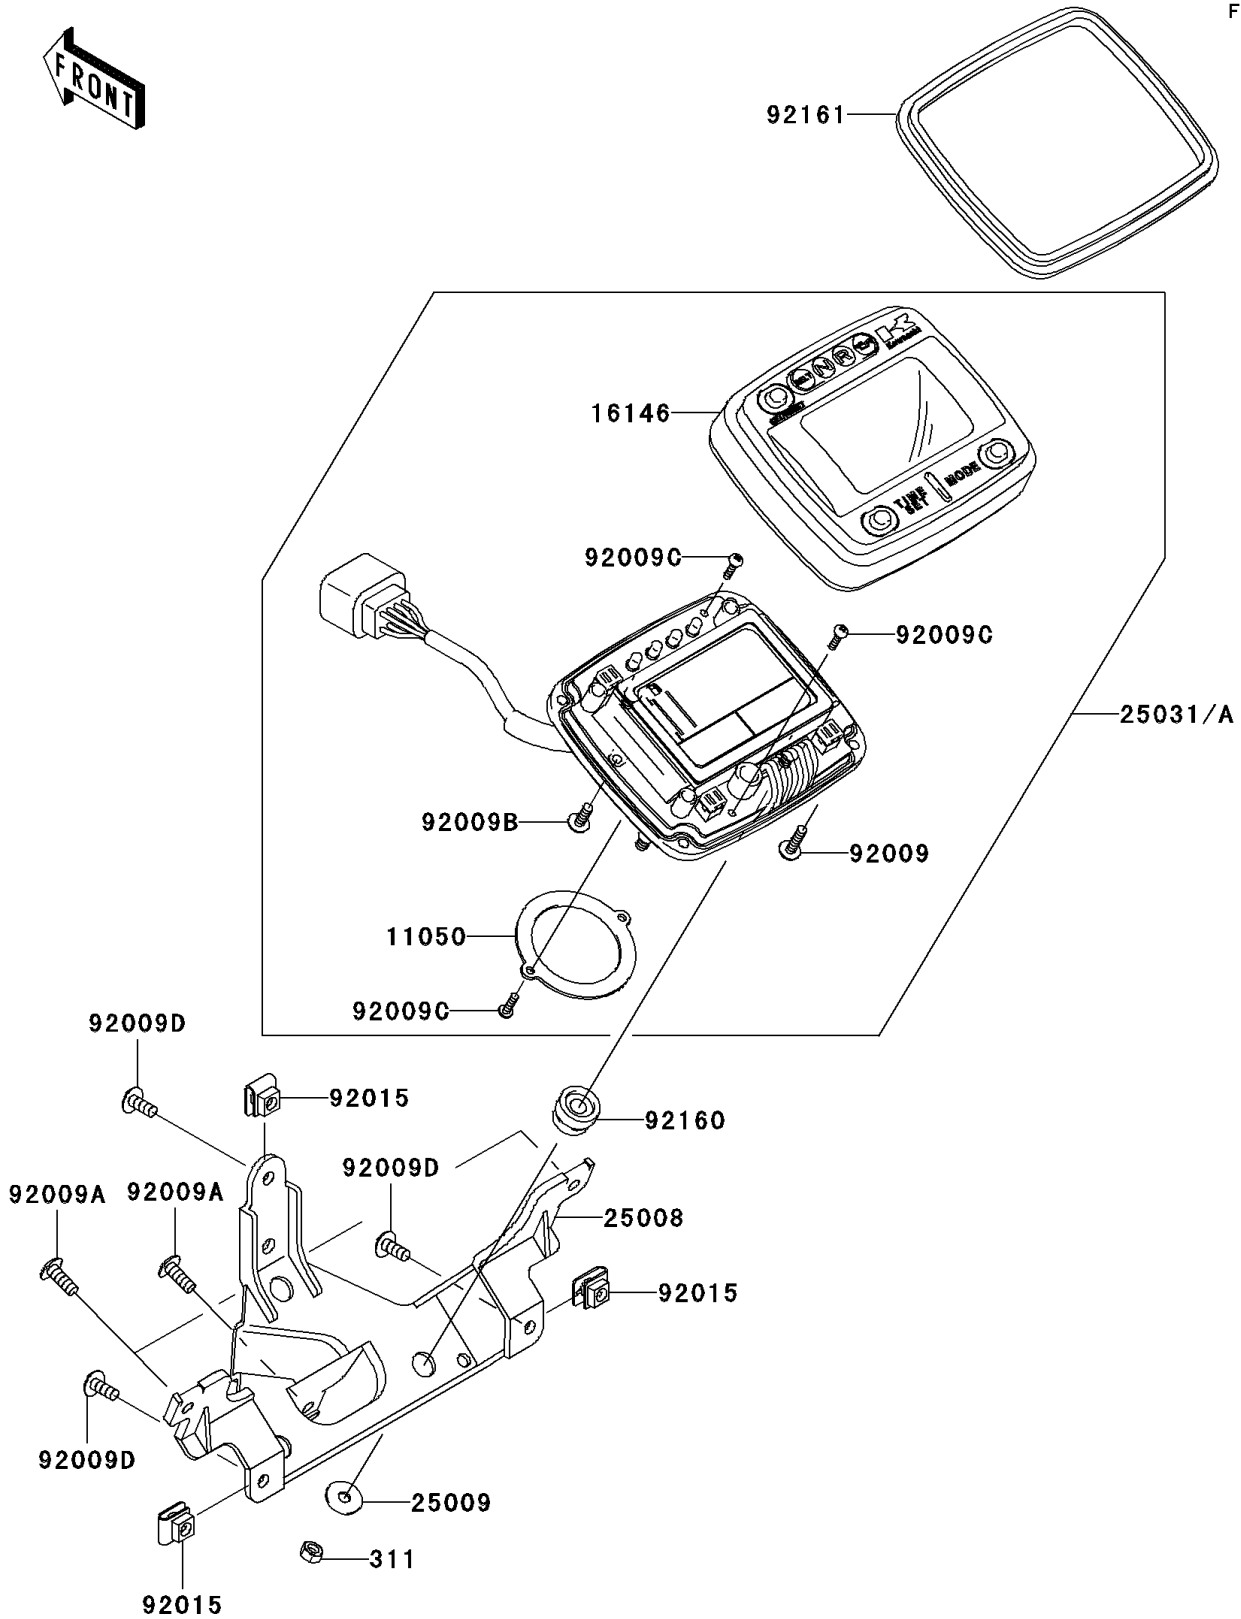

2008 Brute Force® 650 4x4 PARTS DIAGRAM

Meter(s)

F2530

2008 Brute Force® 650 4x4 PARTS LIST

Meter(s)

ITEM NAME	PART NUMBER	QUANTITY
NUT-HEX (Ref # 311)	311AB0500	3
BRACKET,METER (Ref # 11050)	11050-1932	1
COVER-ASSY,UPPER (Ref # 16146)	16146-0011	1
BRACKET-METER (Ref # 25008)	25008-0003	1
WASHER,5.2X16X1.2 (Ref # 25009)	25009-004	3
SCREW,TAPPING,4X16 (Ref # 92009)	92009-1163	4
SCREW,TAPPING,5X14 (Ref # 92009A)	92009-1197	3
SCREW,TAPPING,4X12 (Ref # 92009B)	92009-1254	1
SCREW,3X12 (Ref # 92009C)	92009-1326	4
SCREW,5X12 (Ref # 92009D)	92009-1652	3
NUT,5MM (Ref # 92015)	92015-1573	3
DAMPER (Ref # 92160)	92160-1460	3
DAMPER,METER,UPP (Ref # 92161)	92161-1114	1
METER-ASSY,MPH (Ref # 25031)	25031-0034	1
METER-ASSY,KPH (Ref # 25031A)	25031-0057	1