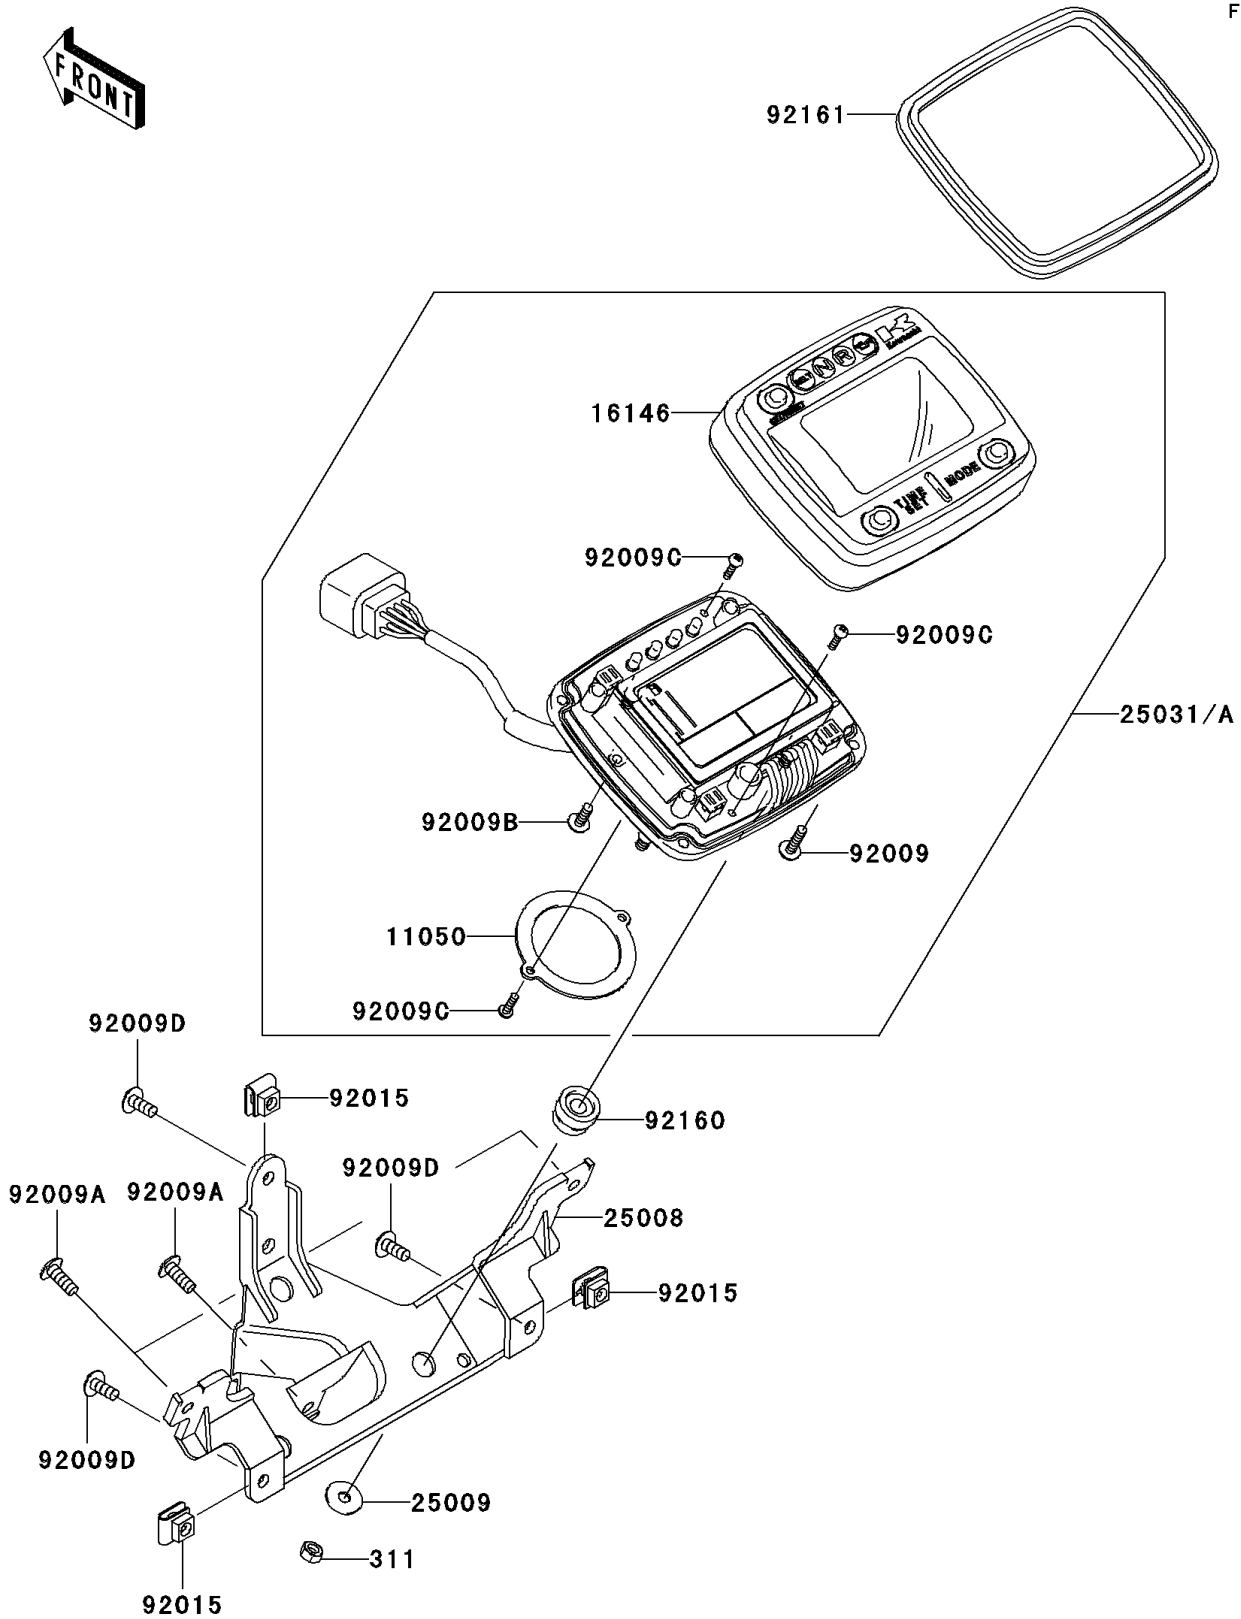

# 2009 Brute Force® 650 4x4 PARTS DIAGRAM

Meter(s)

F2530

## 2009 Brute Force® 650 4x4 PARTS LIST

Meter(s)

ITEM NAME	PART NUMBER	QUANTITY
NUT-HEX (Ref # 311)	311AB0500	3
BRACKET,METER (Ref # 11050)	11050-1932	1
COVER-ASSY,UPPER (Ref # 16146)	16146-0011	1
BRACKET-METER (Ref # 25008)	25008-0003	1
WASHER,5.2X16X1.2 (Ref # 25009)	25009-004	3
SCREW,TAPPING,4X16 (Ref # 92009)	92009-1163	4
SCREW,TAPPING,5X14 (Ref # 92009A)	92009-1197	3
SCREW,TAPPING,4X12 (Ref # 92009B)	92009-1254	1
SCREW,3X12 (Ref # 92009C)	92009-1326	4
SCREW,5X12 (Ref # 92009D)	92009-1652	3
NUT,5MM (Ref # 92015)	92015-1573	3
DAMPER (Ref # 92160)	92160-1460	3
DAMPER,METER,UPP (Ref # 92161)	92161-1114	1
METER-ASSY,MPH (Ref # 25031)	25031-0034	1
METER-ASSY,KPH (Ref # 25031A)	25031-0057	1