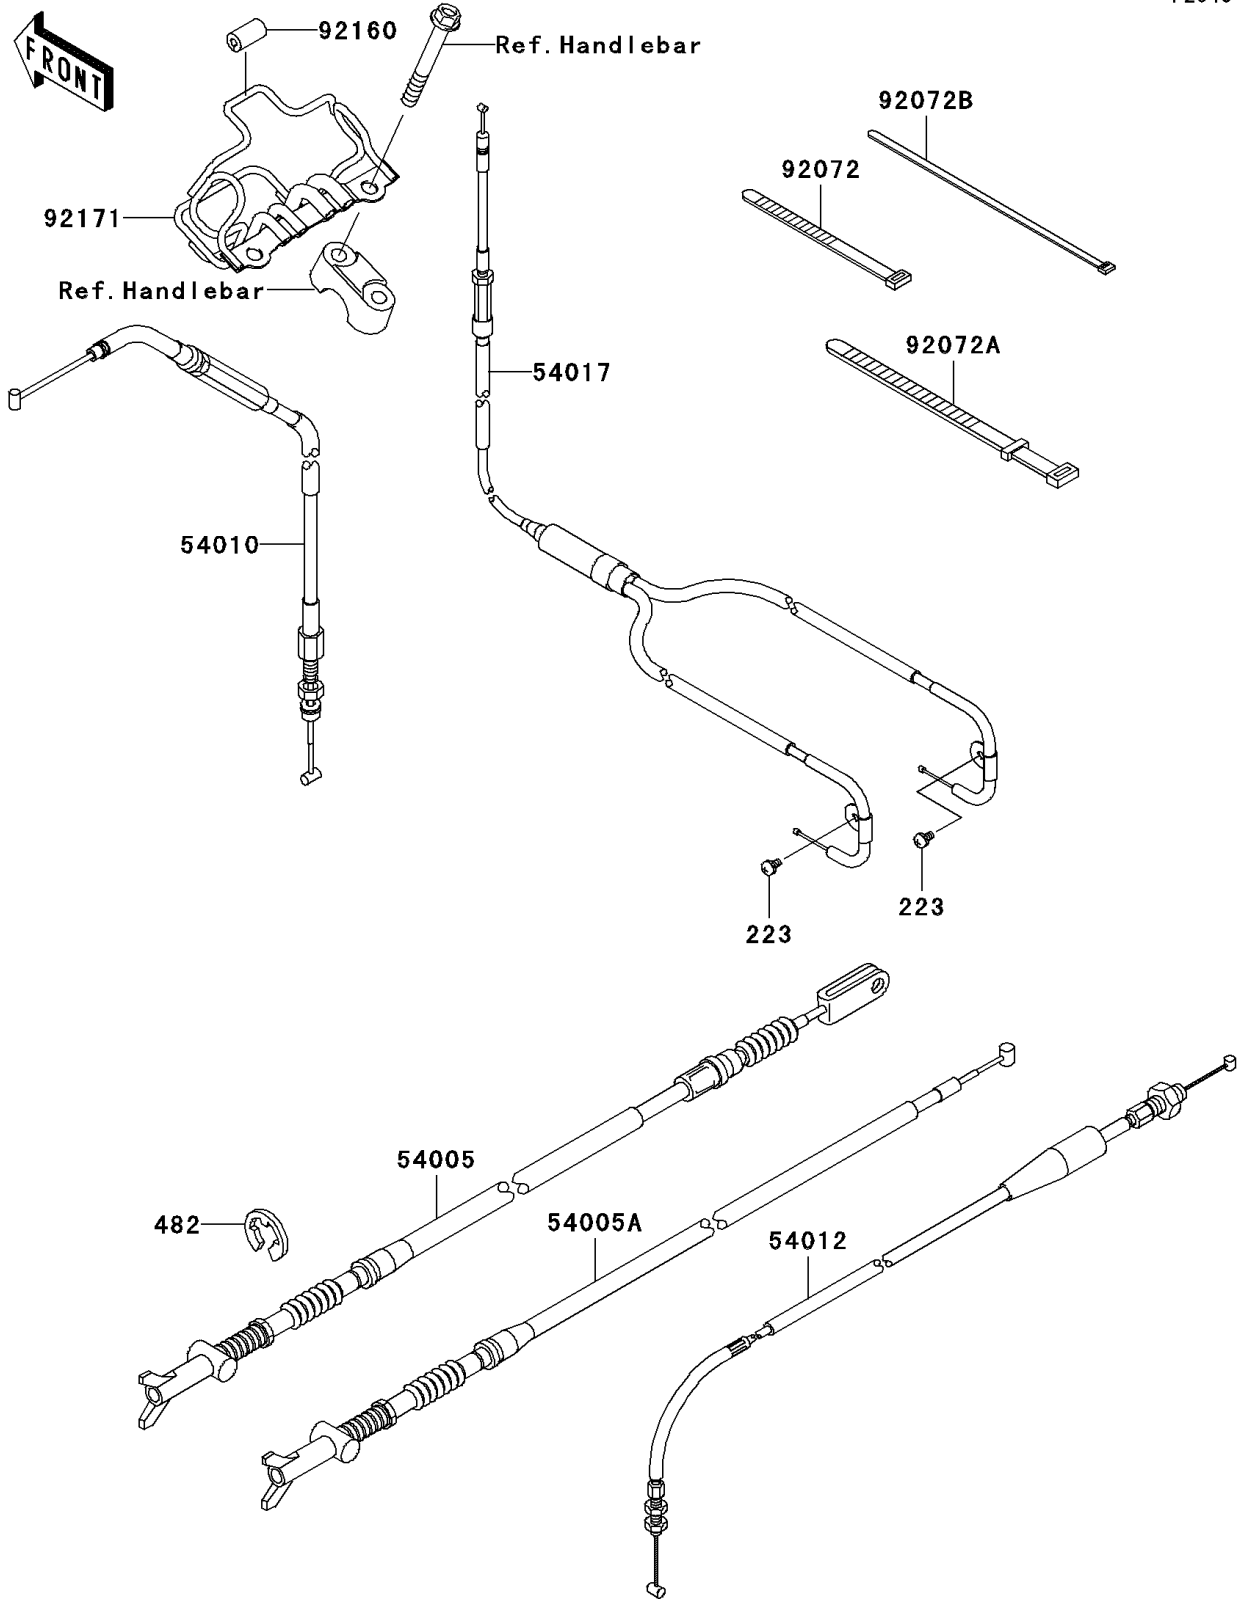

2006 Brute Force 650 4x4 PARTS DIAGRAM

Cables

F2540

2006 Brute Force 650 4x4 PARTS LIST

Cables

ITEM NAME	PART NUMBER	QUANTITY
SCREW-PAN-WS-CROS,4X8 (Ref # 223)	223AA0408	2
CIRCLIP-TYPE-E,8MM (Ref # 482)	482EA8000	1
CABLE-BRAKE,REAR (Ref # 54005)	54005-0019	1
CABLE-BRAKE,PARKING (Ref # 54005A)	54005-0020	1
CABLE,FRONT DIFF LOCK (Ref # 54010)	54010-0027	1
CABLE-THROTTLE (Ref # 54012)	54012-0124	1
CABLE-STARTER (Ref # 54017)	54017-0022	1
BAND,L=123 (Ref # 92072)	92072-030	1
BAND,L=186 (Ref # 92072A)	92072-056	5
BAND,L=188 (Ref # 92072B)	92072-1239	3
DAMPER,4.5X11X20 (Ref # 92160)	92160-1074	1
CLAMP,BREATHING TUBE (Ref # 92171)	92171-0378	1