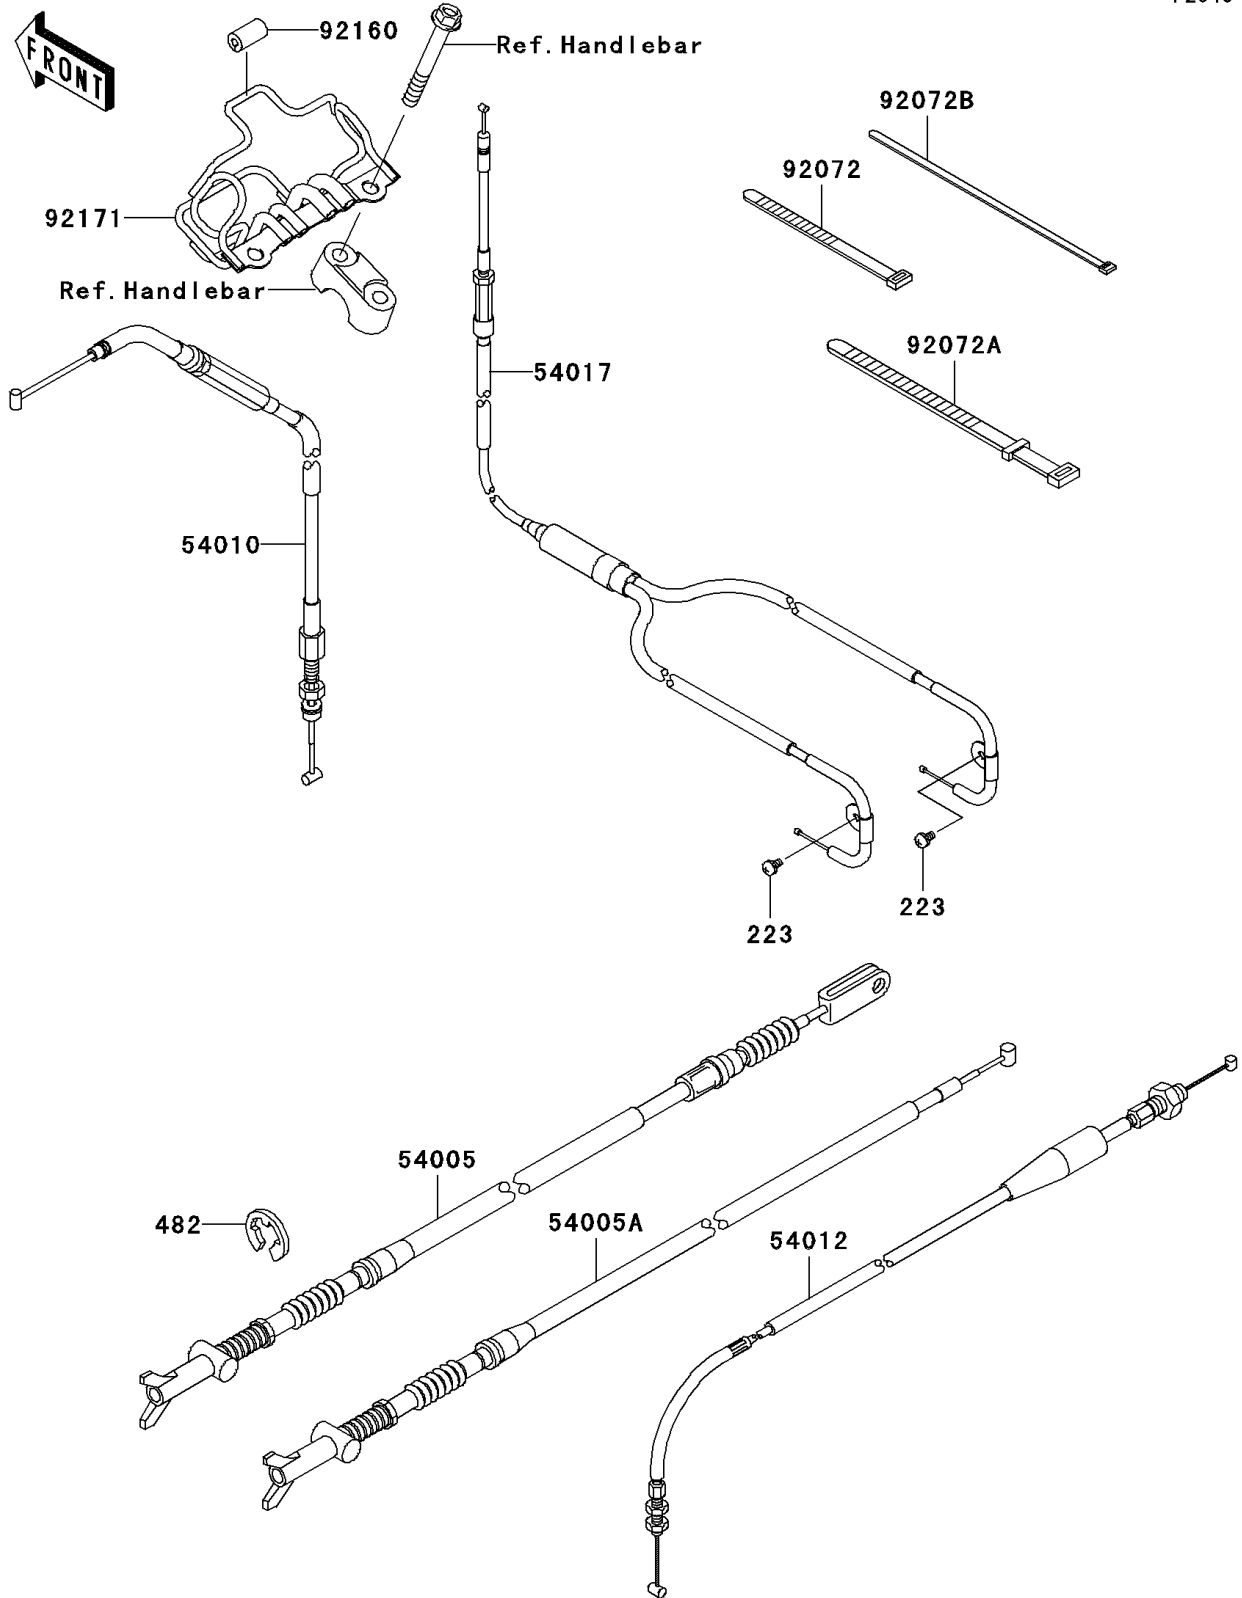

2007 Brute Force 650 4x4 PARTS DIAGRAM

Cables

F2540

2007 Brute Force 650 4x4 PARTS LIST

Cables

ITEM NAME	PART NUMBER	QUANTITY
SCREW-PAN-WS-CROS,4X8 (Ref # 223)	223AA0408	2
CIRCLIP-TYPE-E,8MM (Ref # 482)	482EA8000	1
CABLE-BRAKE,REAR (Ref # 54005)	54005-0019	1
CABLE-BRAKE,PARKING (Ref # 54005A)	54005-0020	1
CABLE,FRONT DIFF LOCK (Ref # 54010)	54010-0027	1
CABLE-THROTTLE (Ref # 54012)	54012-0124	1
CABLE-STARTER (Ref # 54017)	54017-0022	1
BAND,L=123 (Ref # 92072)	92072-030	1
BAND,L=186 (Ref # 92072A)	92072-056	5
BAND,L=188 (Ref # 92072B)	92072-1239	3
DAMPER,4.5X11X20 (Ref # 92160)	92160-1074	1
CLAMP,BREATHER TUBE (Ref # 92171)	92171-0378	1