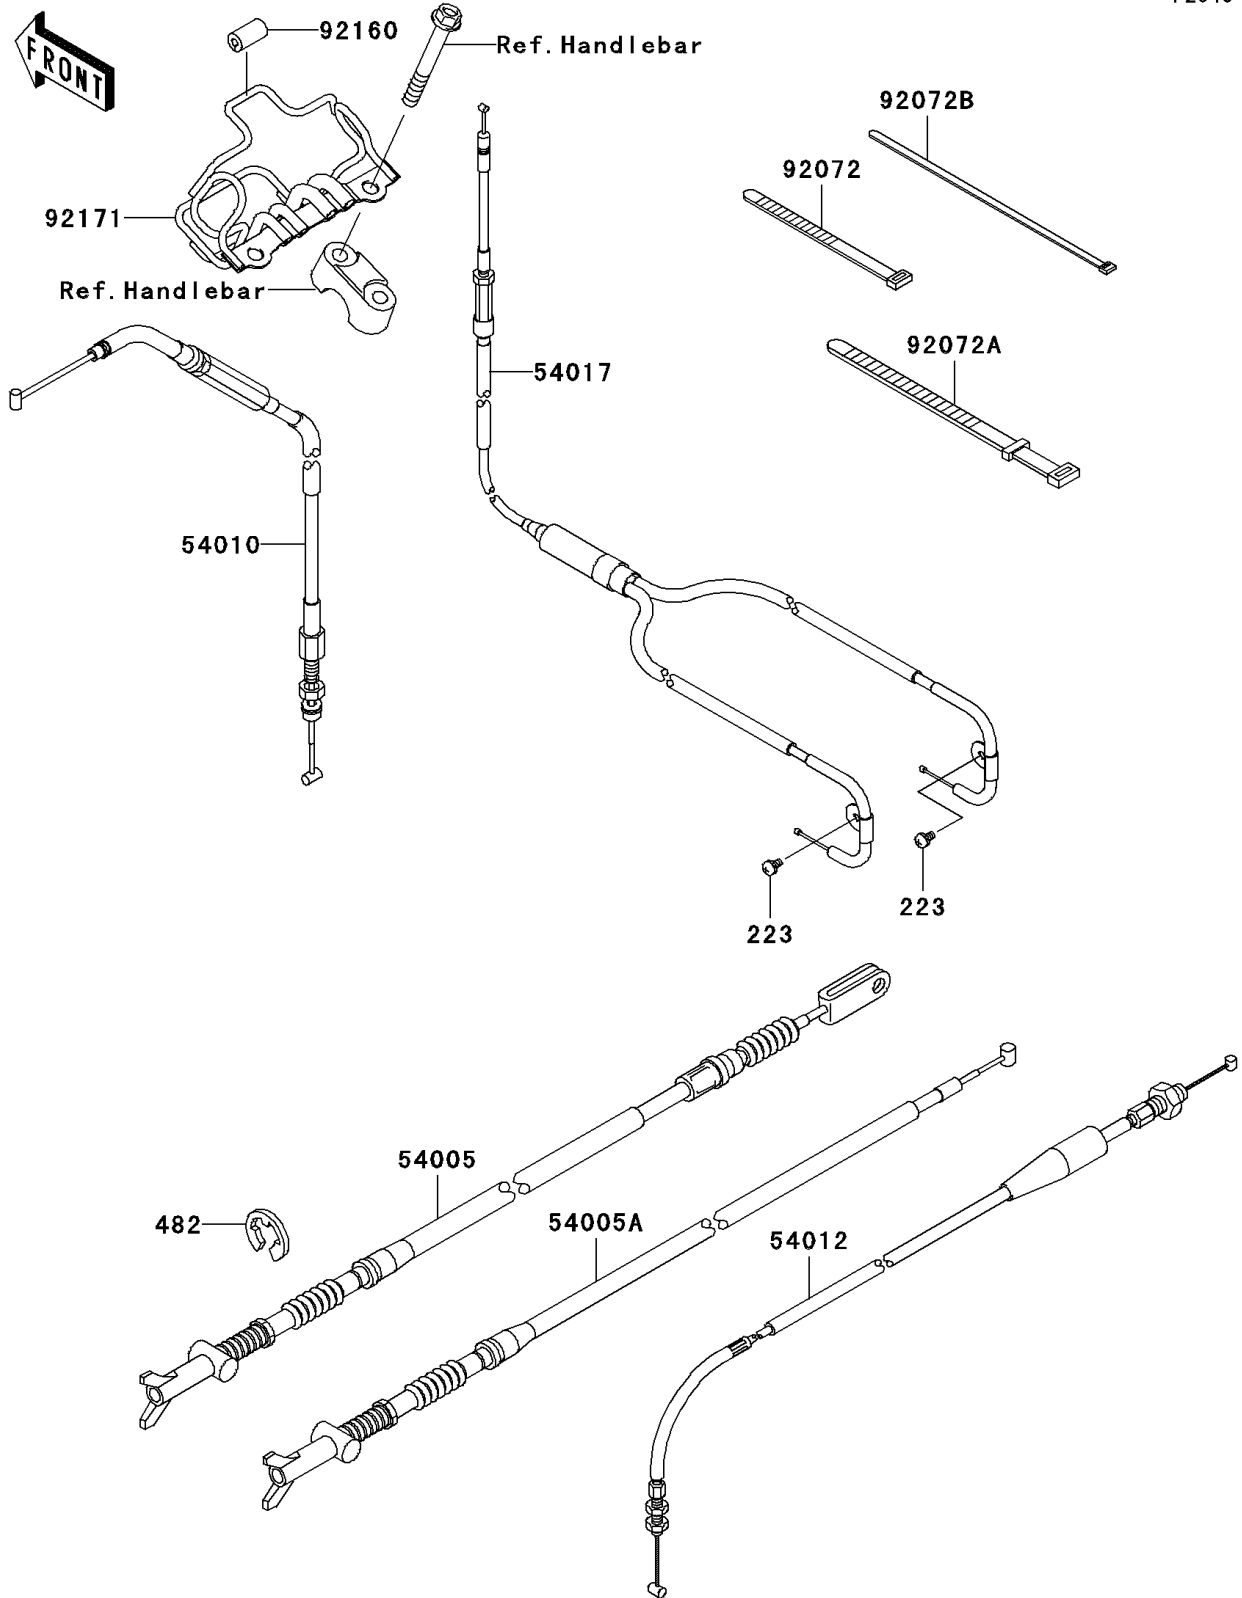

2008 Brute Force® 650 4x4 PARTS DIAGRAM

Cables

F2540

2008 Brute Force® 650 4x4 PARTS LIST

Cables

ITEM NAME	PART NUMBER	QUANTITY
SCREW-PAN-WS-CROS,4X8 (Ref # 223)	223AA0408	2
CIRCLIP-TYPE-E,8MM (Ref # 482)	482EA8000	1
CABLE-BRAKE,REAR (Ref # 54005)	54005-0019	1
CABLE-BRAKE,PARKING (Ref # 54005A)	54005-0020	1
CABLE,FRONT DIFF LOCK (Ref # 54010)	54010-0027	1
CABLE-THROTTLE (Ref # 54012)	54012-0124	1
CABLE-STARTER (Ref # 54017)	54017-0022	1
BAND,L=123 (Ref # 92072)	92072-030	1
BAND,L=186 (Ref # 92072A)	92072-056	5
BAND,L=188 (Ref # 92072B)	92072-1239	3
DAMPER,4.5X11X20 (Ref # 92160)	92160-1074	1
CLAMP,BREATHER TUBE (Ref # 92171)	92171-0378	1