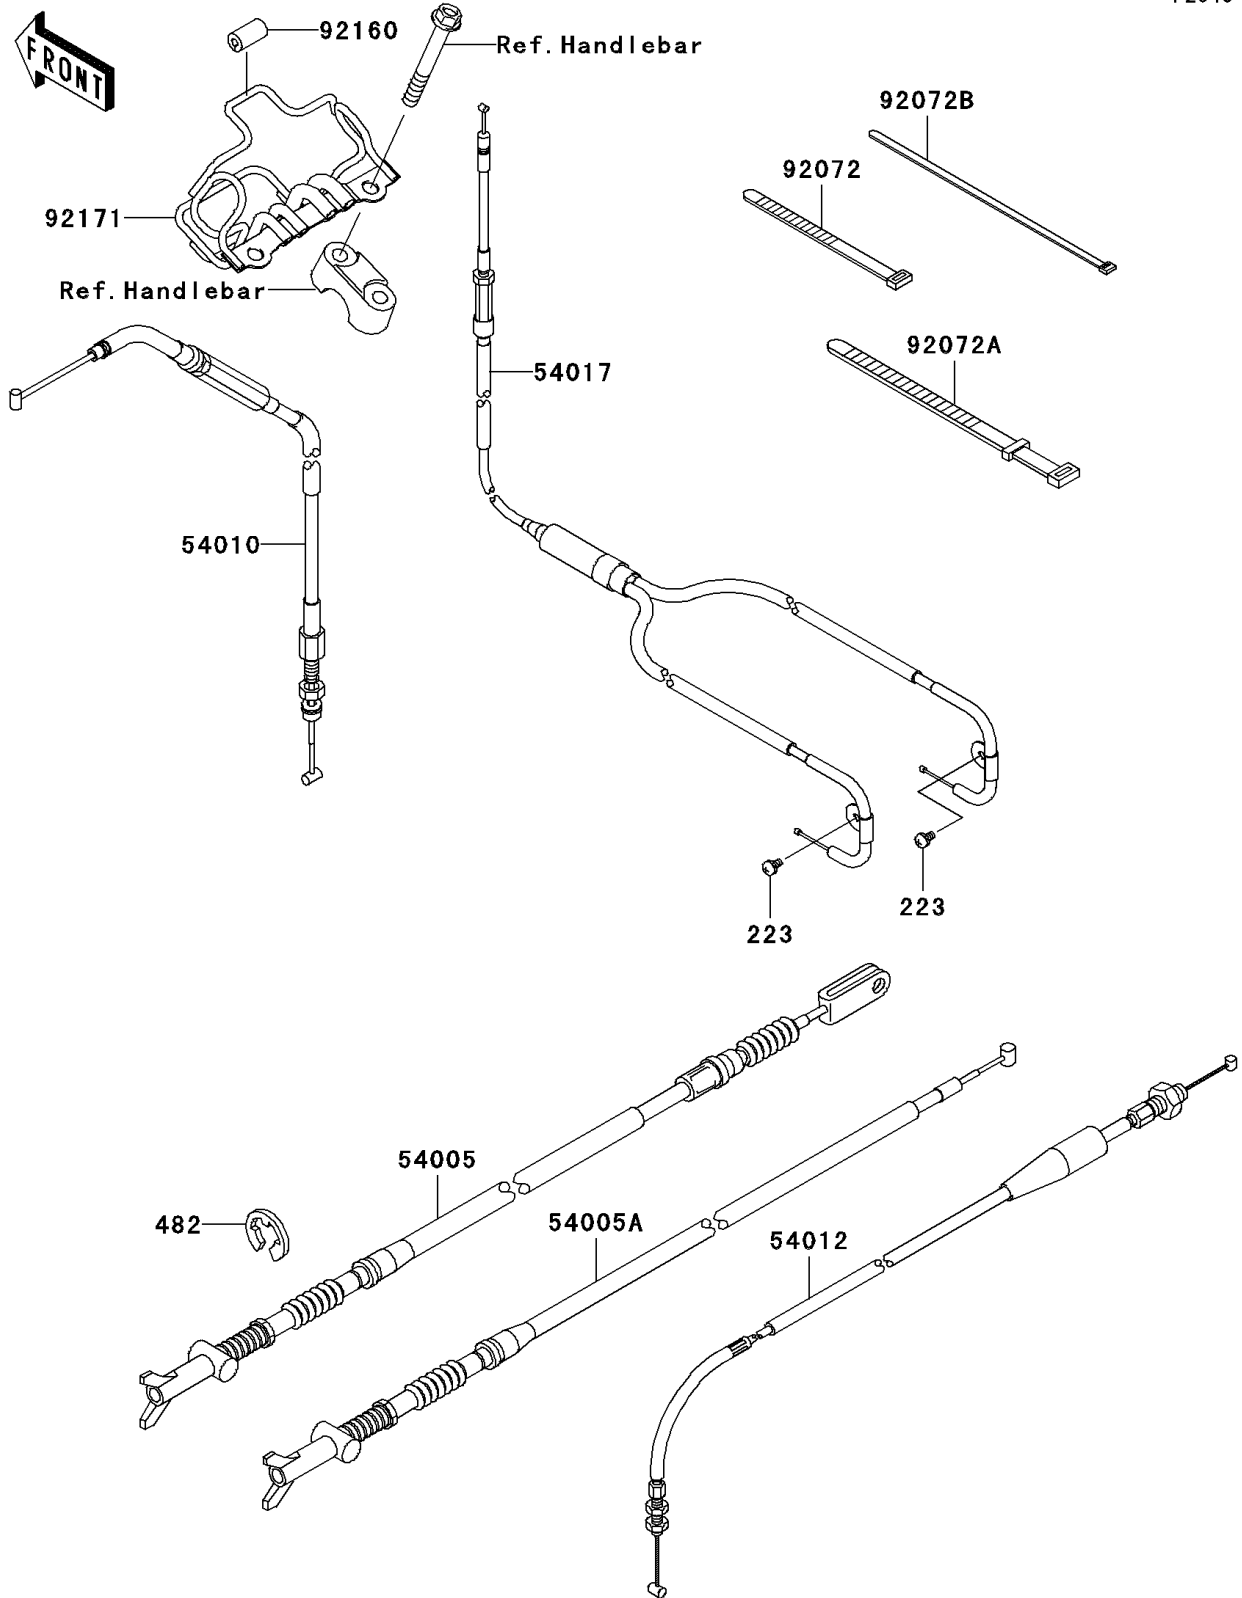

2008 Brute Force® 650 4x4 PARTS DIAGRAM

Cables

F2540

2008 Brute Force® 650 4x4 PARTS LIST

Cables

ITEM NAME	PART NUMBER	QUANTITY
SCREW-PAN-WS-CROS,4X8 (Ref # 223)	223AA0408	2
CIRCLIP-TYPE-E,8MM (Ref # 482)	482EA8000	1
CABLE-BRAKE,REAR (Ref # 54005)	54005-0019	1
CABLE-BRAKE,PARKING (Ref # 54005A)	54005-0020	1
CABLE,FRONT DIFF LOCK (Ref # 54010)	54010-0027	1
CABLE-THROTTLE (Ref # 54012)	54012-0124	1
CABLE-STARTER (Ref # 54017)	54017-0022	1
BAND,L=123 (Ref # 92072)	92072-030	1
BAND,L=186 (Ref # 92072A)	92072-056	5
BAND,L=188 (Ref # 92072B)	92072-1239	3
DAMPER,4.5X11X20 (Ref # 92160)	92160-1074	1
CLAMP,BREATHING TUBE (Ref # 92171)	92171-0378	1