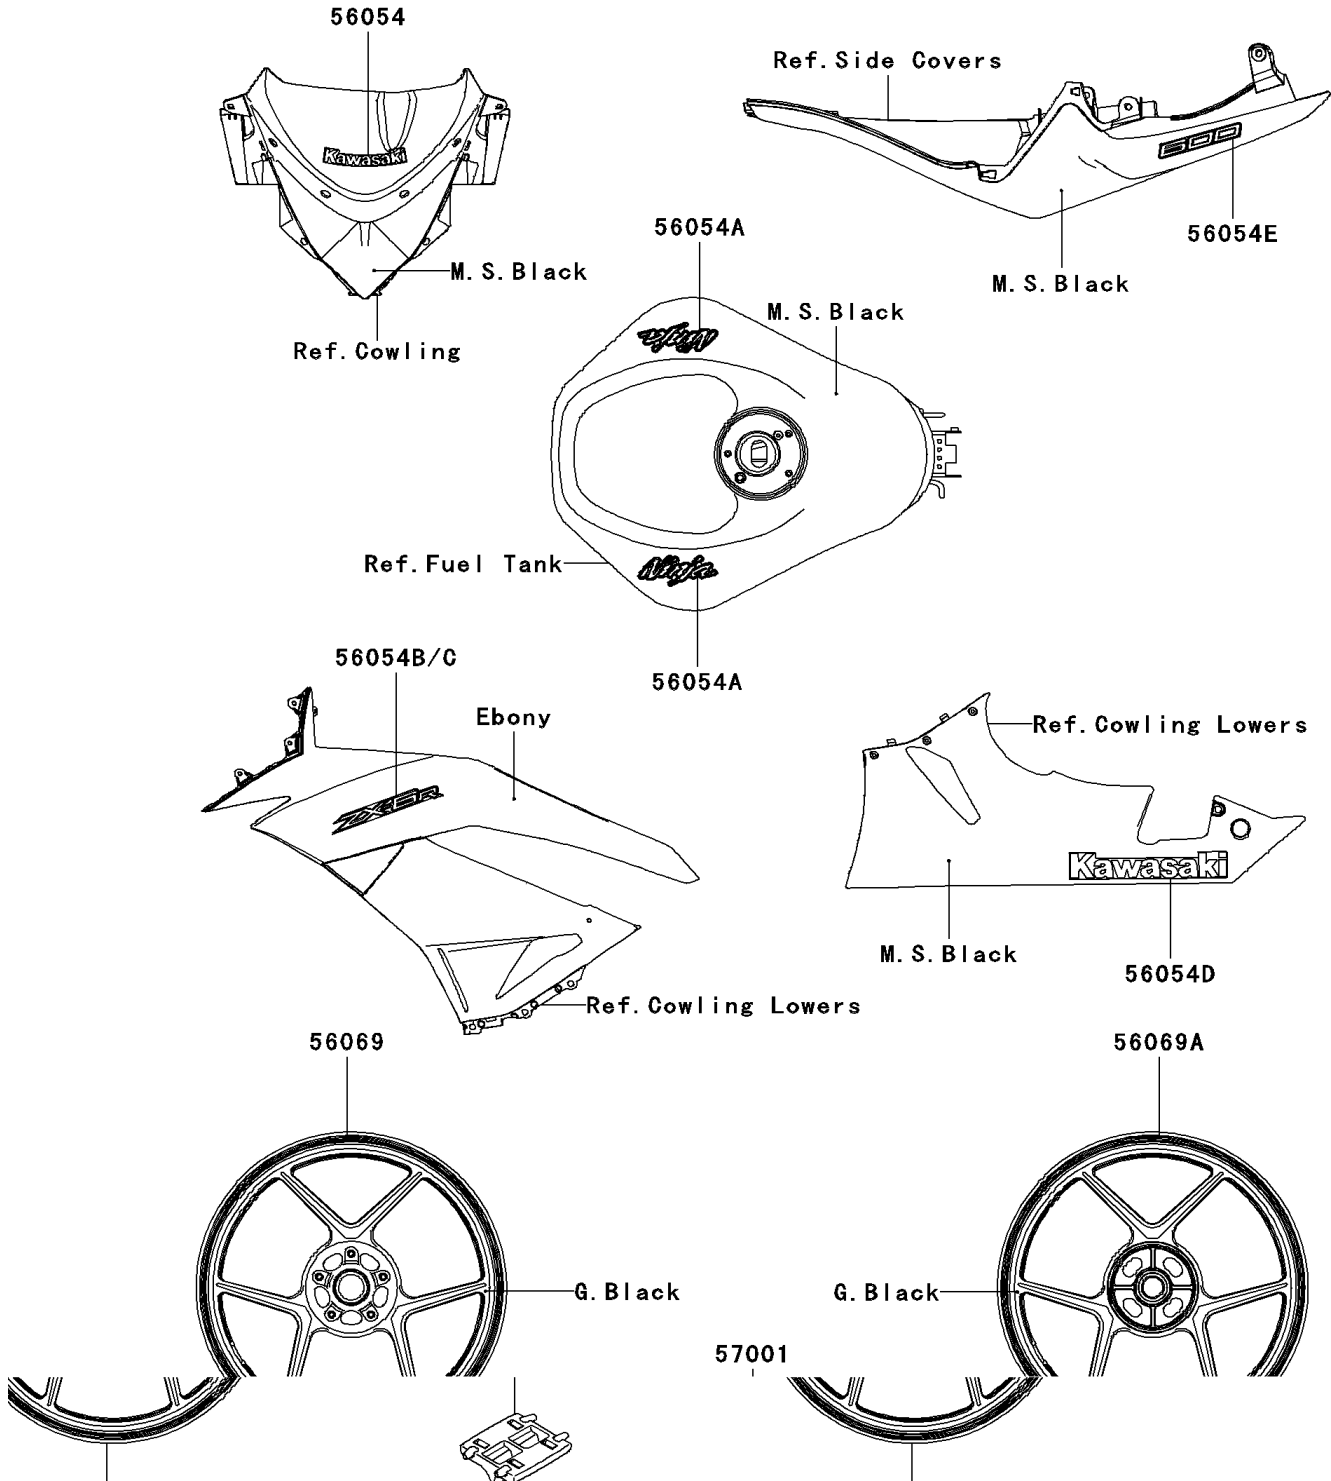

2012 NINJA[®] ZX[™]-6R PARTS DIAGRAM

Decals(Black)

F2861A

2012 NINJA® ZX™ -6R PARTS LIST

Decals(Black)

ITEM NAME	PART NUMBER	QUANTITY
MARK,UPP COWL.,KAWASAKI (Ref # 56054)	56054-0687	1
MARK,FUEL TANK,NINJA (Ref # 56054A)	56054-0963	2
MARK,SIDE COWLING,LH (Ref # 56054B)	56054-0965	1
MARK,SIDE COWLING,RH (Ref # 56054C)	56054-0966	1
MARK,SIDE COWLING,LWR,KAWASAKI (Ref # 56054D)	56054-0967	2
MARK,TAIL COVER,600 (Ref # 56054E)	56054-0968	2
PATTERN,FR WHEEL,RED (Ref # 56069)	56069-1658	2
PATTERN,RR WHEEL,RED (Ref # 56069A)	56069-1659	2
RIM STRIPE APPLICATOR (Ref # 57001)	57001-1752	1