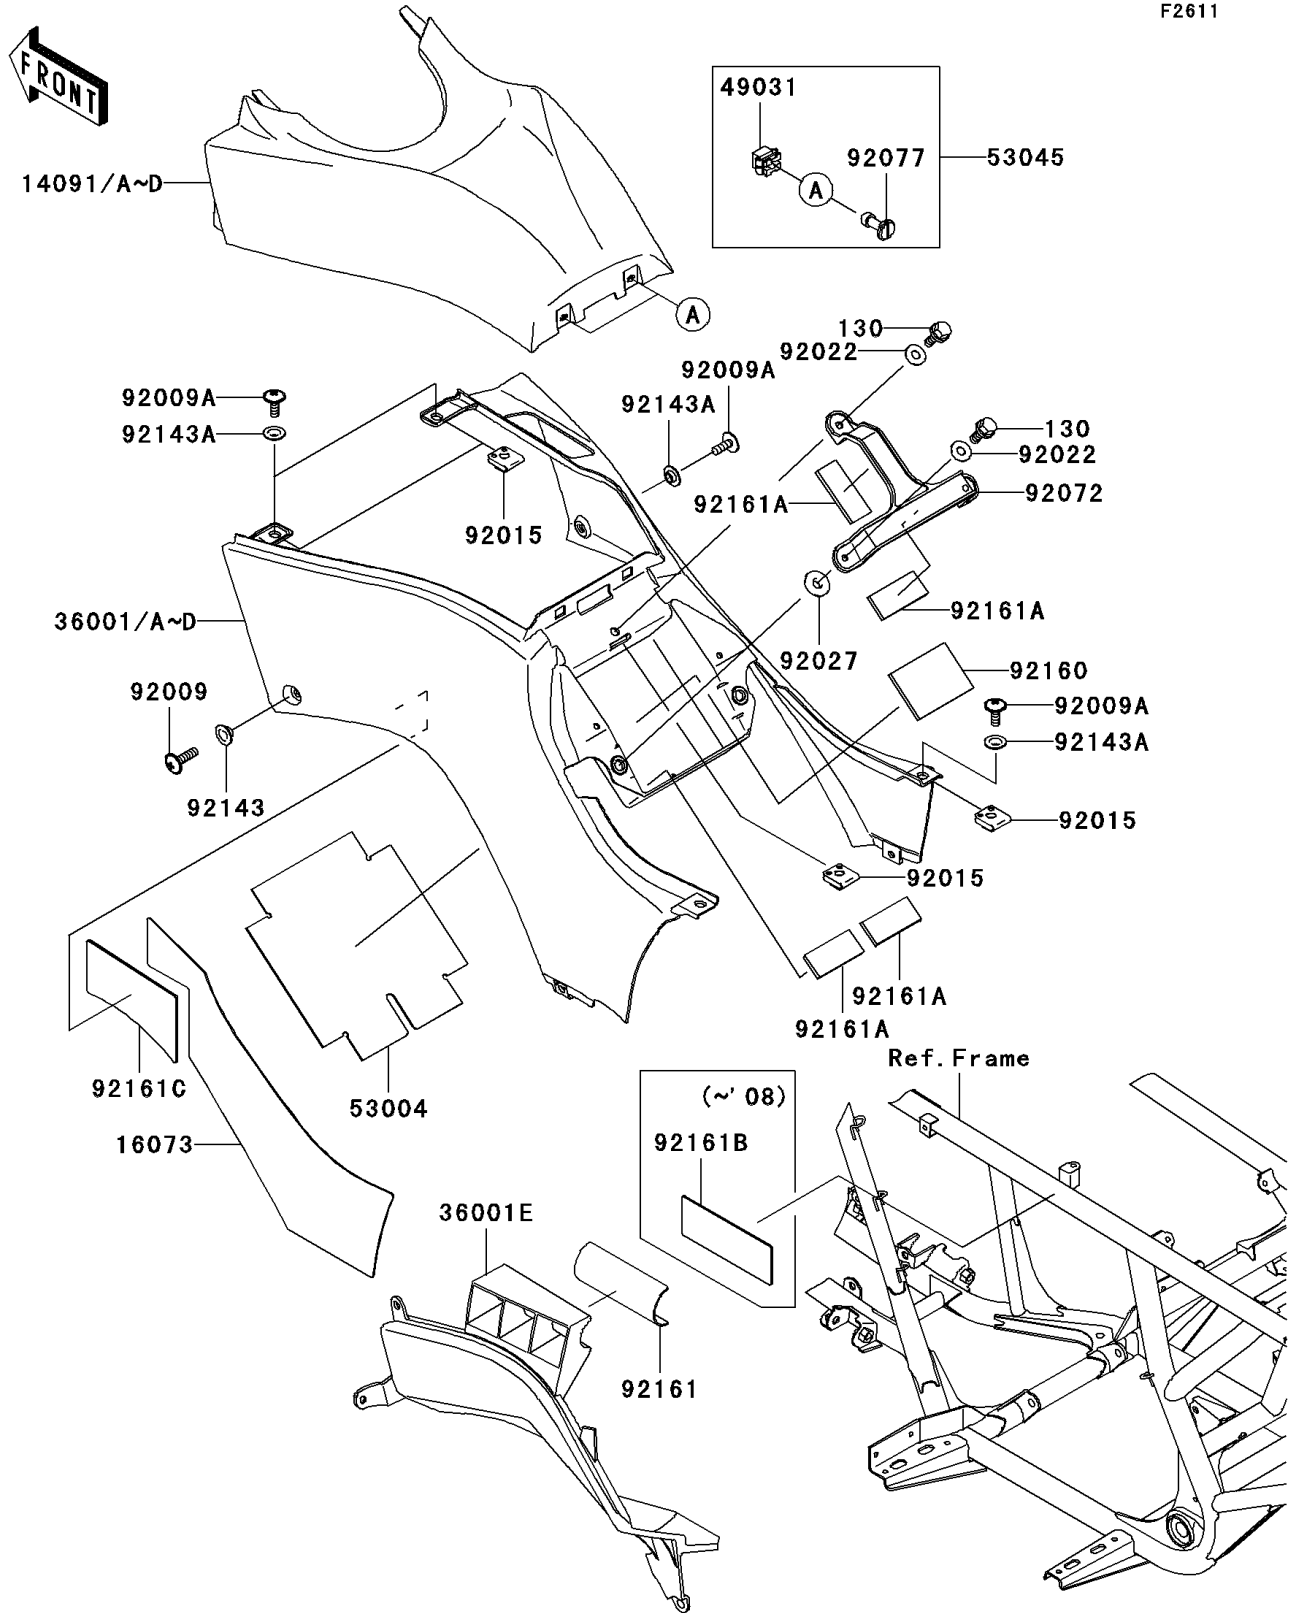

2006 Brute Force 650 4x4 PARTS DIAGRAM

Side Covers

F2611

2006 Brute Force 650 4x4 PARTS LIST

Side Covers

ITEM NAME	PART NUMBER	QUANTITY
BOLT-FLANGED,6X18 (Ref # 130)	130BB0618	3
COVER,AIR CLEANER,A.RED (Ref # 14091)	14091-0430-260	1
COVER,AIR CLEANER,W.GREEN (Ref # 14091A)	14091-0430-286	1
INSULATOR,SIDE COVER (Ref # 16073)	16073-0041	1
COVER-SIDE,A.RED (Ref # 36001)	36001-0065-260	1
COVER-SIDE,W.GREEN (Ref # 36001A)	36001-0065-286	1
COVER-SIDE (Ref # 36001E)	36001-1647	1
LATCH (Ref # 49031)	49031-0001	2
MAT,BATTERY CASE (Ref # 53004)	53004-1172	1
HOOK-ASSY (Ref # 53045)	53045-0007	2
SCREW,6X22,BLACK (Ref # 92009)	92009-1256	1
SCREW,6X16 (Ref # 92009A)	92009-1621	5
NUT,CLAMP,6MM (Ref # 92015)	92015-1678	5
WASHER,6.5X16X1.0 (Ref # 92022)	92022-1093	3
COLLAR,L=4.7 (Ref # 92027)	92027-1964	2
BAND,BATTERY (Ref # 92072)	92072-1406	1
KNOB (Ref # 92077)	92077-0023	2
COLLAR (Ref # 92143)	92143-1057	1
COLLAR (Ref # 92143A)	92143-1087	5
DAMPER,BATTERY (Ref # 92160)	92160-1897	1
DAMPER (Ref # 92161A)	92161-1127	4
DAMPER,SIDE COVER (Ref # 92161B)	92161-1201	1
DAMPER,FUEL TANK COVER (Ref # 92161C)	92161-1202	1