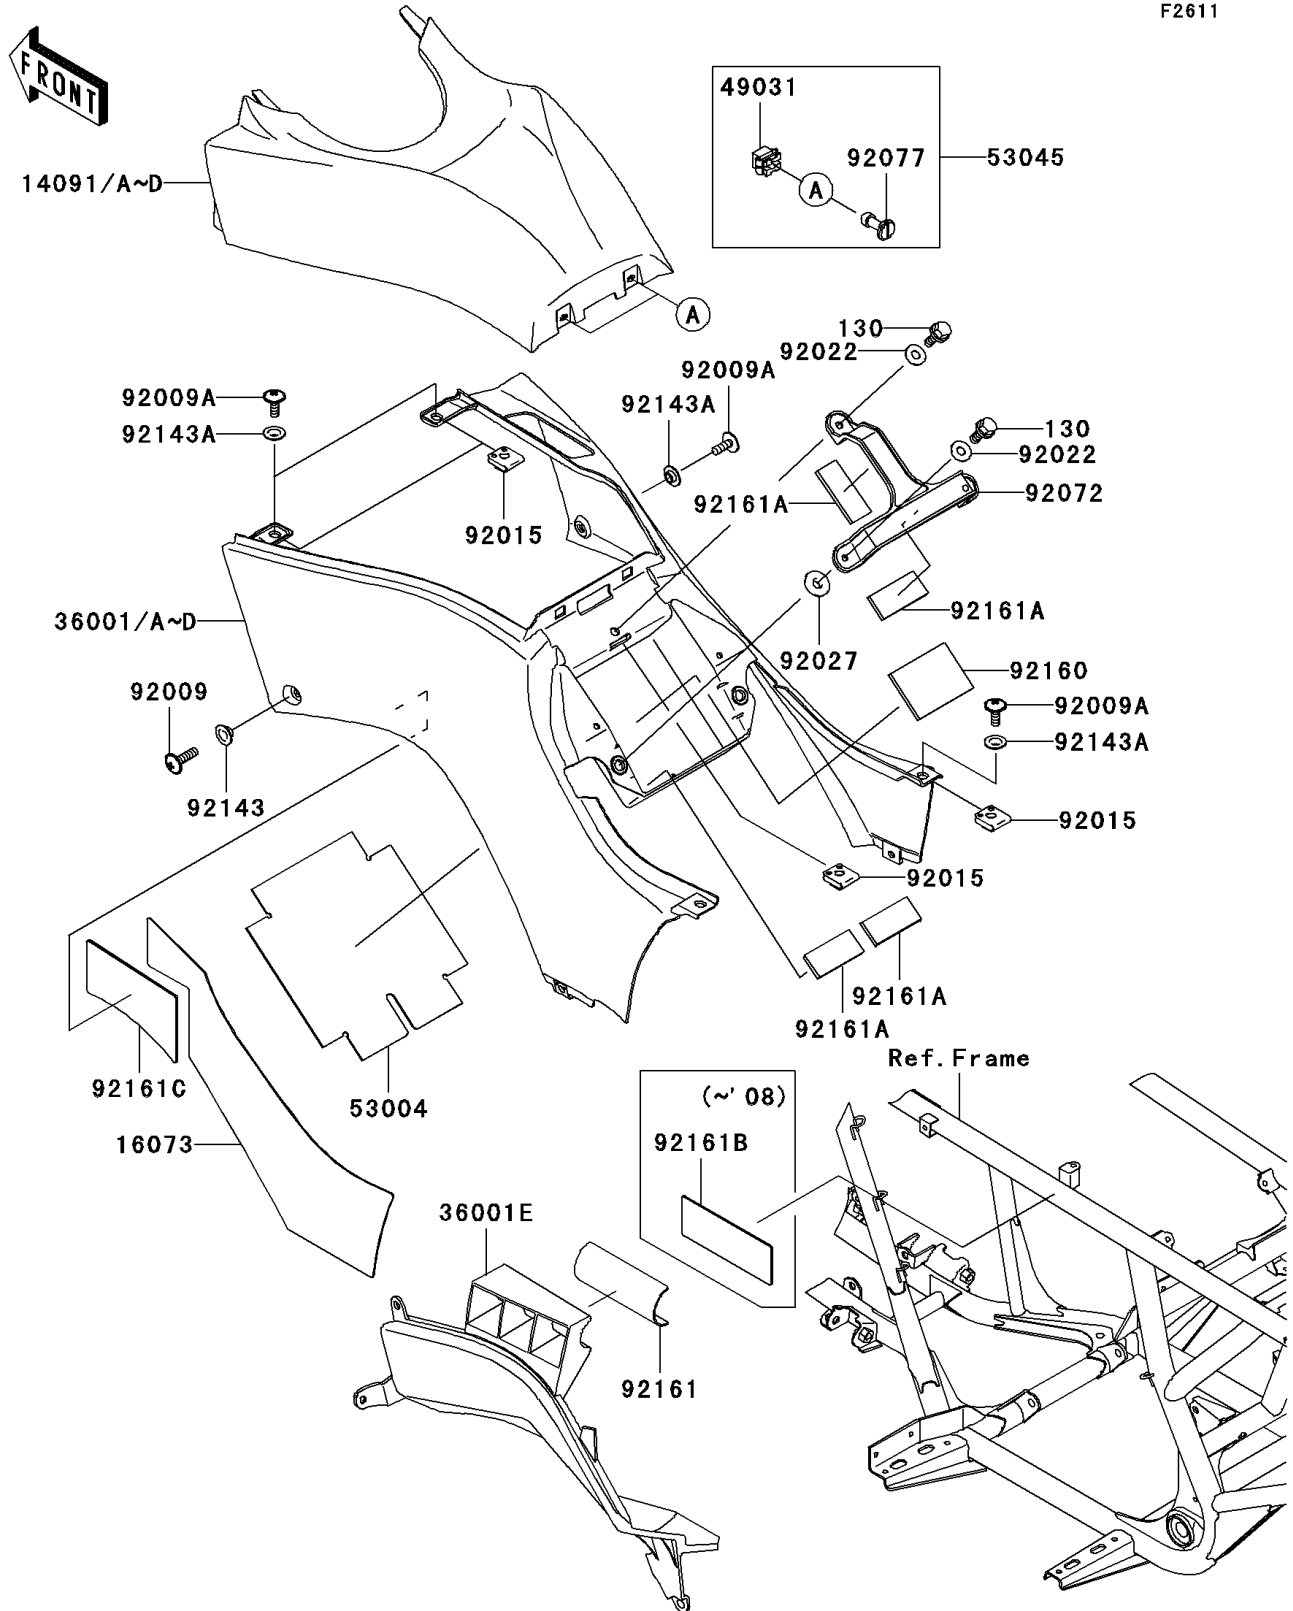

2007 Brute Force 650 4x4 PARTS DIAGRAM

Side Covers

F2611

2007 Brute Force 650 4x4 PARTS LIST

Side Covers

ITEM NAME	PART NUMBER	QUANTITY
BOLT-FLANGED,6X18 (Ref # 130)	130BB0618	3
COVER,AIR CLEANER,A.RED (Ref # 14091)	14091-0430-260	1
COVER,AIR CLEANER,W.GREEN (Ref # 14091A)	14091-0430-286	1
COVER,AIR CLEANER,L.GREEN (Ref # 14091B)	14091-0430-290	1
COVER,AIR CLEANER,BLACK (Ref # 14091D)	14091-0430-839	1
INSULATOR,SIDE COVER (Ref # 16073)	16073-0041	1
COVER-SIDE,A.RED (Ref # 36001)	36001-0065-260	1
COVER-SIDE,W.GREEN (Ref # 36001A)	36001-0065-286	1
COVER-SIDE,L.GREEN (Ref # 36001B)	36001-0065-290	1
COVER-SIDE,BLACK (Ref # 36001D)	36001-0065-839	1
COVER-SIDE (Ref # 36001E)	36001-1647	1
LATCH (Ref # 49031)	49031-0001	2
MAT,BATTERY CASE (Ref # 53004)	53004-1172	1
HOOK-ASSY (Ref # 53045)	53045-0007	2
SCREW,6X22,BLACK (Ref # 92009)	92009-1256	1
SCREW,6X16 (Ref # 92009A)	92009-1621	5
NUT,CLAMP,6MM (Ref # 92015)	92015-1678	5
WASHER,6.5X16X1.0 (Ref # 92022)	92022-1093	3
COLLAR,L=4.7 (Ref # 92027)	92027-1964	2
BAND,BATTERY (Ref # 92072)	92072-1406	1
KNOB (Ref # 92077)	92077-0023	2
COLLAR (Ref # 92143)	92143-1057	1
COLLAR (Ref # 92143A)	92143-1087	5
DAMPER,BATTERY (Ref # 92160)	92160-1897	1
DAMPER (Ref # 92161A)	92161-1127	4
DAMPER,SIDE COVER (Ref # 92161B)	92161-1201	1
DAMPER,FUEL TANK COVER (Ref # 92161C)	92161-1202	1