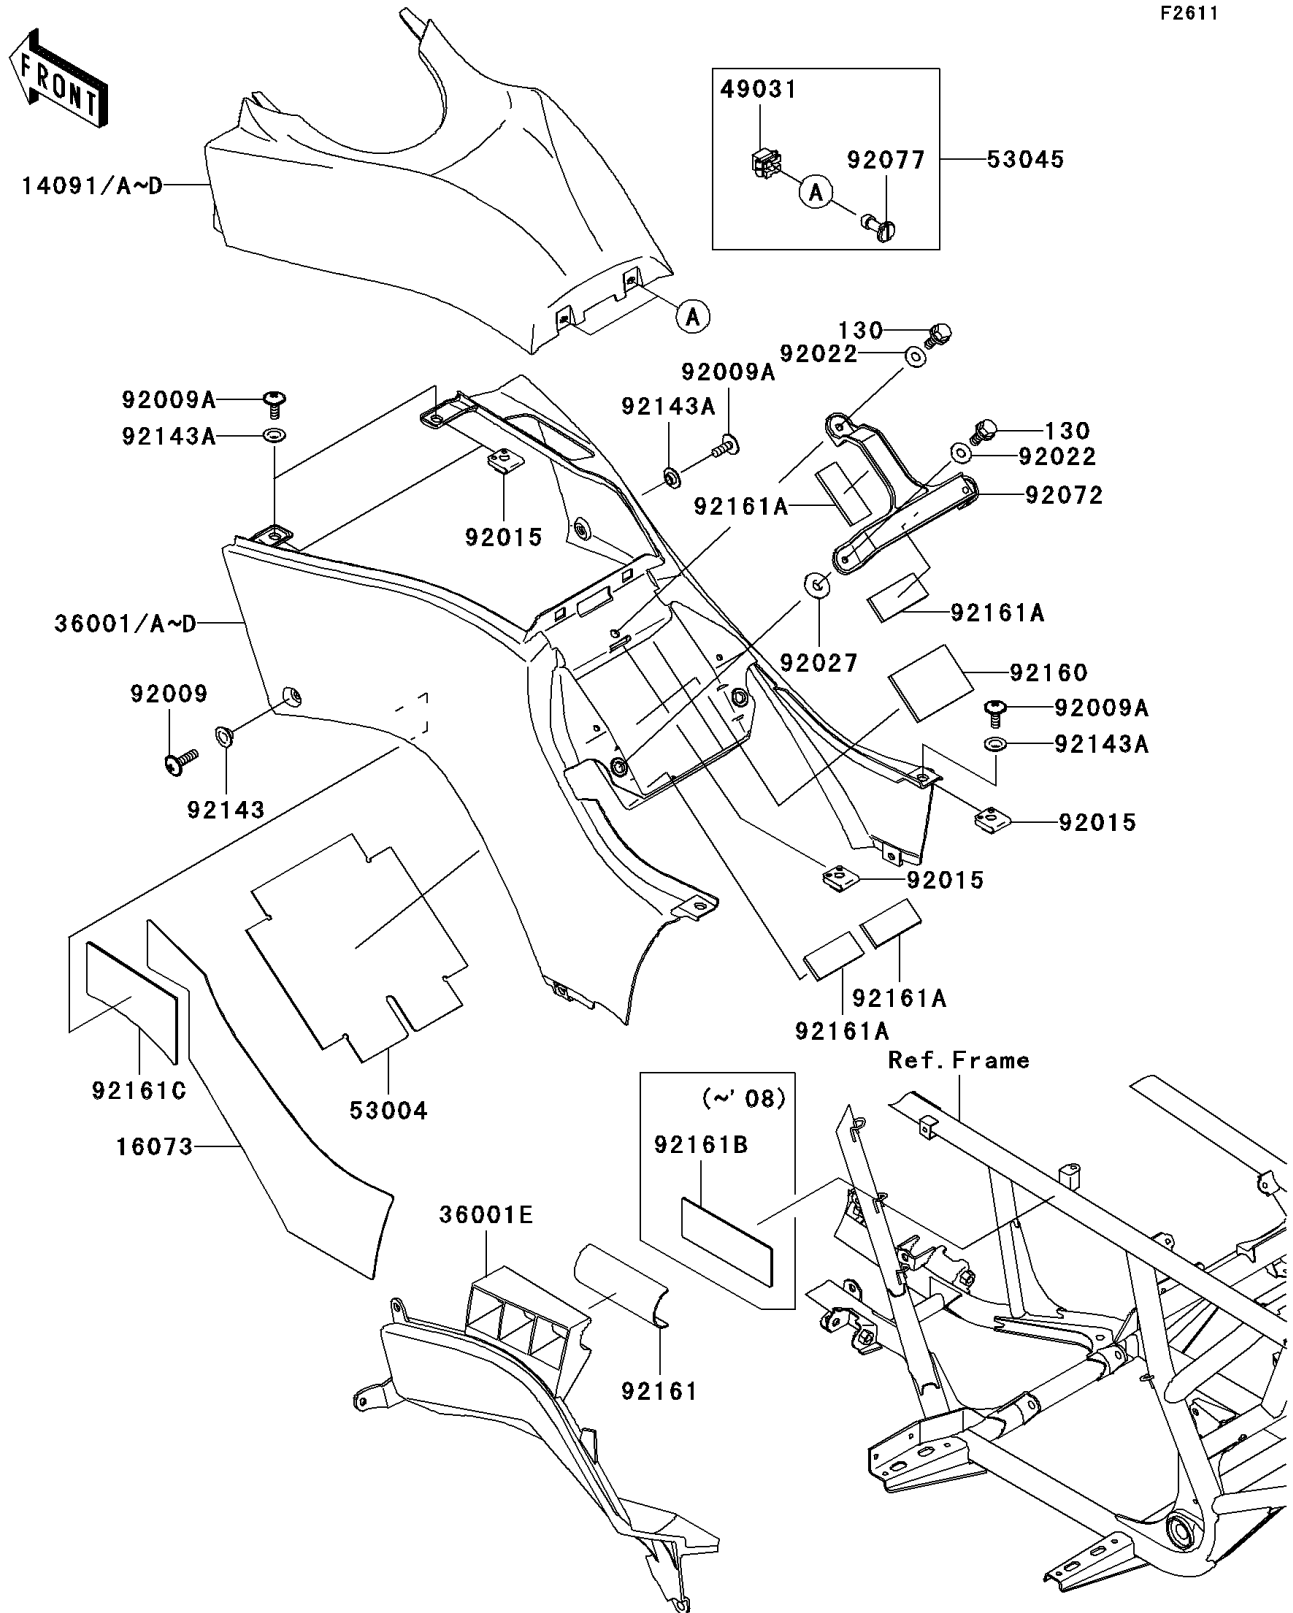

2008 Brute Force® 650 4x4 PARTS DIAGRAM

Side Covers

F2611

2008 Brute Force® 650 4x4 PARTS LIST

Side Covers

ITEM NAME	PART NUMBER	QUANTITY
BOLT-FLANGED,6X18 (Ref # 130)	130BB0618	3
COVER,AIR CLEANER,W.GREEN (Ref # 14091A)	14091-0430-286	1
COVER,AIR CLEANER,L.GREEN (Ref # 14091B)	14091-0430-290	1
COVER,AIR CLEANER,S.RED (Ref # 14091C)	14091-0430-6B	1
COVER,AIR CLEANER,BLACK (Ref # 14091D)	14091-0430-839	1
INSULATOR,SIDE COVER (Ref # 16073)	16073-0041	1
COVER-SIDE,W.GREEN (Ref # 36001A)	36001-0065-286	1
COVER-SIDE,L.GREEN (Ref # 36001B)	36001-0065-290	1
COVER-SIDE,S.RED (Ref # 36001C)	36001-0065-6B	1
COVER-SIDE,BLACK (Ref # 36001D)	36001-0065-839	1
COVER-SIDE (Ref # 36001E)	36001-1647	1
LATCH (Ref # 49031)	49031-0001	2
MAT,BATTERY CASE (Ref # 53004)	53004-1172	1
HOOK-ASSY (Ref # 53045)	53045-0007	2
SCREW,6X22,BLACK (Ref # 92009)	92009-1256	1
SCREW,6X16 (Ref # 92009A)	92009-1621	5
NUT,CLAMP,6MM (Ref # 92015)	92015-1678	5
WASHER,6.5X16X1.0 (Ref # 92022)	92022-1093	3
COLLAR,L=4.7 (Ref # 92027)	92027-1964	2
BAND,BATTERY (Ref # 92072)	92072-1406	1
KNOB (Ref # 92077)	92077-0023	2
COLLAR (Ref # 92143)	92143-1057	1
COLLAR (Ref # 92143A)	92143-1087	5
DAMPER,BATTERY (Ref # 92160)	92160-1897	1
DAMPER (Ref # 92161A)	92161-1127	4
DAMPER,SIDE COVER (Ref # 92161B)	92161-1201	1
DAMPER,FUEL TANK COVER (Ref # 92161C)	92161-1202	1