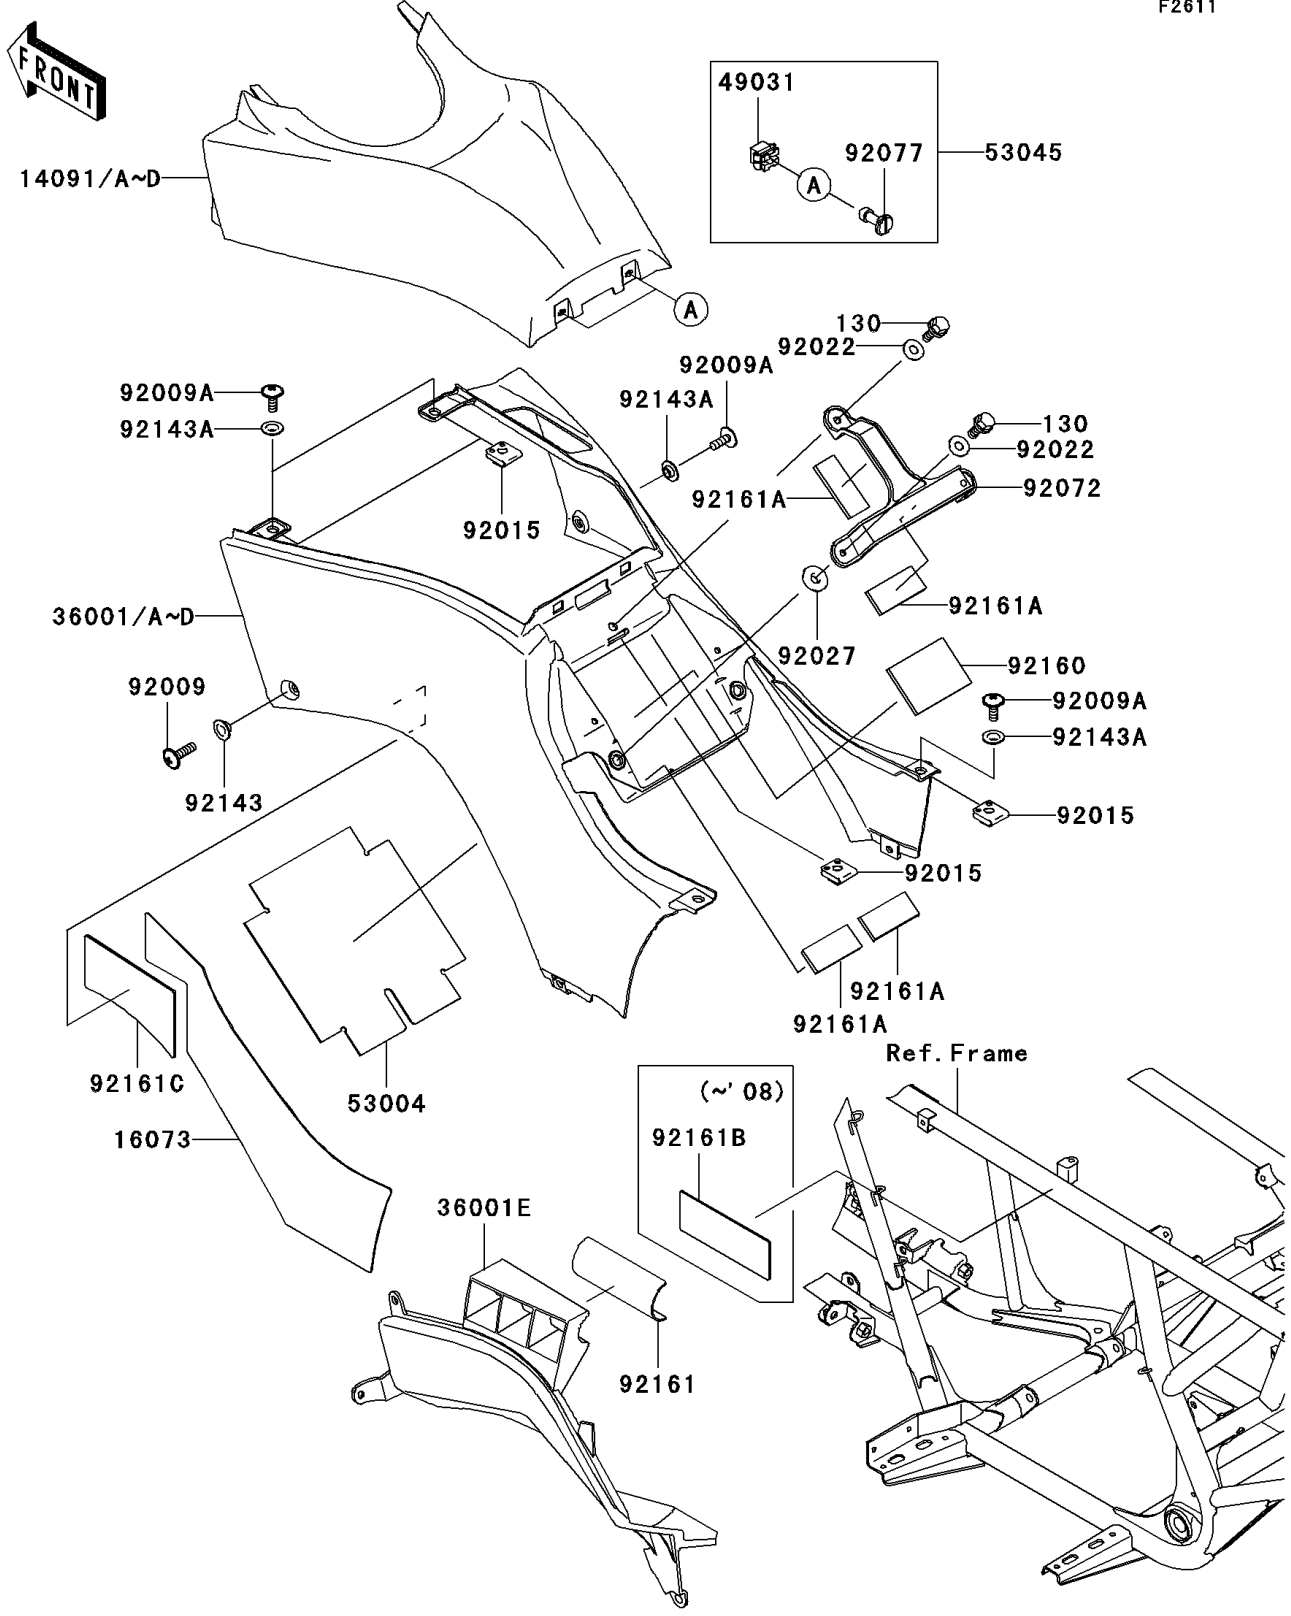

# 2009 Brute Force® 650 4x4 PARTS DIAGRAM

Side Covers

F2611

## 2009 Brute Force® 650 4x4 PARTS LIST

### Side Covers

ITEM NAME	PART NUMBER	QUANTITY
BOLT-FLANGED,6X18 (Ref # 130)	130BB0618	3
COVER,AIR CLEANER,W.GREEN (Ref # 14091A)	14091-0430-286	1
COVER,AIR CLEANER,L.GREEN (Ref # 14091B)	14091-0430-290	1
COVER,AIR CLEANER,S.RED (Ref # 14091C)	14091-0430-6B	1
COVER,AIR CLEANER,BLACK (Ref # 14091D)	14091-0430-839	1
INSULATOR,SIDE COVER (Ref # 16073)	16073-0041	1
COVER-SIDE,W.GREEN (Ref # 36001A)	36001-0065-286	1
COVER-SIDE,L.GREEN (Ref # 36001B)	36001-0065-290	1
COVER-SIDE,S.RED (Ref # 36001C)	36001-0065-6B	1
COVER-SIDE,BLACK (Ref # 36001D)	36001-0065-839	1
COVER-SIDE (Ref # 36001E)	36001-1647	1
LATCH (Ref # 49031)	49031-0001	2
MAT,BATTERY CASE (Ref # 53004)	53004-1172	1
HOOK-ASSY (Ref # 53045)	53045-0007	2
SCREW,6X22,BLACK (Ref # 92009)	92009-1256	1
SCREW,6X16 (Ref # 92009A)	92009-1621	5
NUT,CLAMP,6MM (Ref # 92015)	92015-1678	5
WASHER,6.5X16X1.0 (Ref # 92022)	92022-1093	3
COLLAR,L=4.7 (Ref # 92027)	92027-1964	2
BAND,BATTERY (Ref # 92072)	92072-1406	1
KNOB (Ref # 92077)	92077-0023	2
COLLAR (Ref # 92143)	92143-1057	1
COLLAR (Ref # 92143A)	92143-1087	5
DAMPER,BATTERY (Ref # 92160)	92160-1897	1
DAMPER,SIDE COVER (Ref # 92161)	92161-0699	1
DAMPER (Ref # 92161A)	92161-1127	4
DAMPER,FUEL TANK COVER (Ref # 92161C)	92161-1202	1