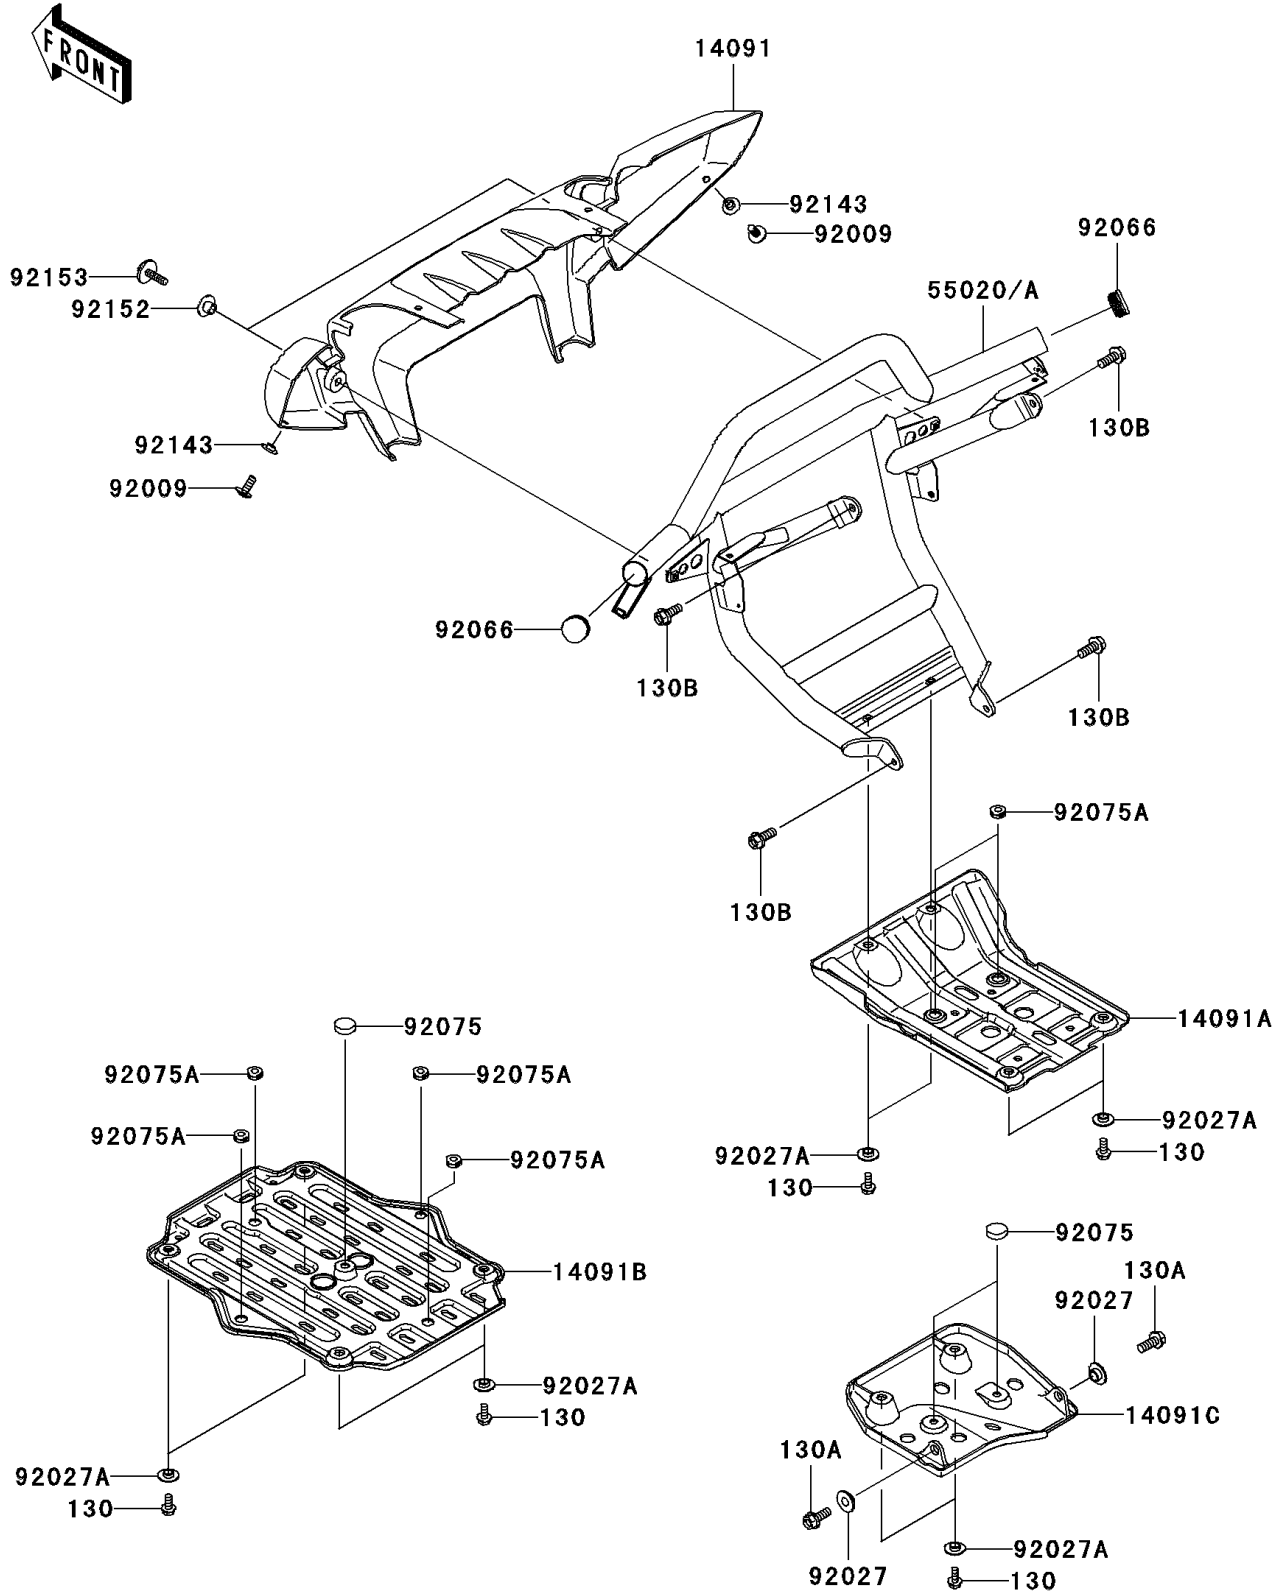

# 2006 Brute Force 650 4x4 PARTS DIAGRAM

Guard(s)

F2680

## 2006 Brute Force 650 4x4 PARTS LIST

Guard(s)

ITEM NAME	PART NUMBER	QUANTITY
BOLT-FLANGED,6X14 (Ref # 130)	130BB0614	10
BOLT-FLANGED,8X20 (Ref # 130A)	130BB0820	2
BOLT-FLANGED,8X20 (Ref # 130B)	130CA0820	4
COVER,FRONT BUMPER,F.BLACK (Ref # 14091)	14091-0291-6Z	1
COVER,FRONT DIFF,UNDER,F.BLACK (Ref # 14091A)	14091-0373-6Z	1
COVER,ENGINE,UNDER (Ref # 14091B)	14091-0374	1
COVER,REAR DIFF,UNDER (Ref # 14091C)	14091-0389	1
GUARD,FRONT,F.BLACK (Ref # 55020)	55020-0131-21	1
SCREW,6X16 (Ref # 92009)	92009-1621	2
COLLAR (Ref # 92027)	92027-1908	2
COLLAR,L=4.7 (Ref # 92027A)	92027-1964	10
PLUG (Ref # 92066)	92066-0035	2
DAMPER,DUAL SEAT (Ref # 92075)	92075-023	3
DAMPER (Ref # 92075A)	92075-051	6
COLLAR (Ref # 92143)	92143-1087	2
COLLAR (Ref # 92152)	92152-0181	2
BOLT,SOCKET,6X22 (Ref # 92153)	92153-0665	2